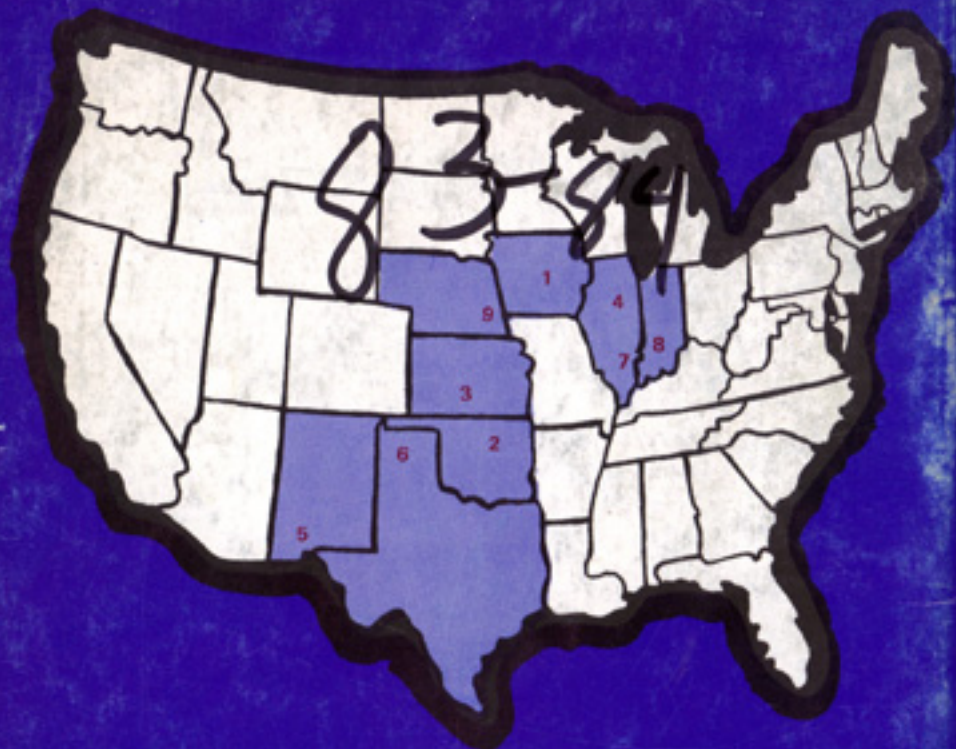

MISSOURI VALLEY CONFERENCE MEMBERS:

1. 1 — Drake University "Bulldogs" (1908)
   Des Moines, Iowa
2. 2 — University of Tulsa "Golden Hurricane" (1934)
   Tulsa, Oklahoma
3. 3 — Wichita State University "Shockers" (1945)
   Wichita, Kansas
4. 4 — Bradley University "Braves" (1948)
   Peoria, Illinois
5. 5 — New Mexico State University "Aggies" (1970)
   Las Cruces, New Mexico
6. 6 — West Texas State University "Buffaloes" (1970)
   Canyon, Texas
7. 7 — Southern Illinois University "Salukis" (1974)
   Carbondale, Illinois
8. 8 — Indiana State University "Sycamores" (1976)
   Terre Haute, Indiana
9. 9 — Creighton University "Bluejays" (1976)
   Omaha, Nebraska