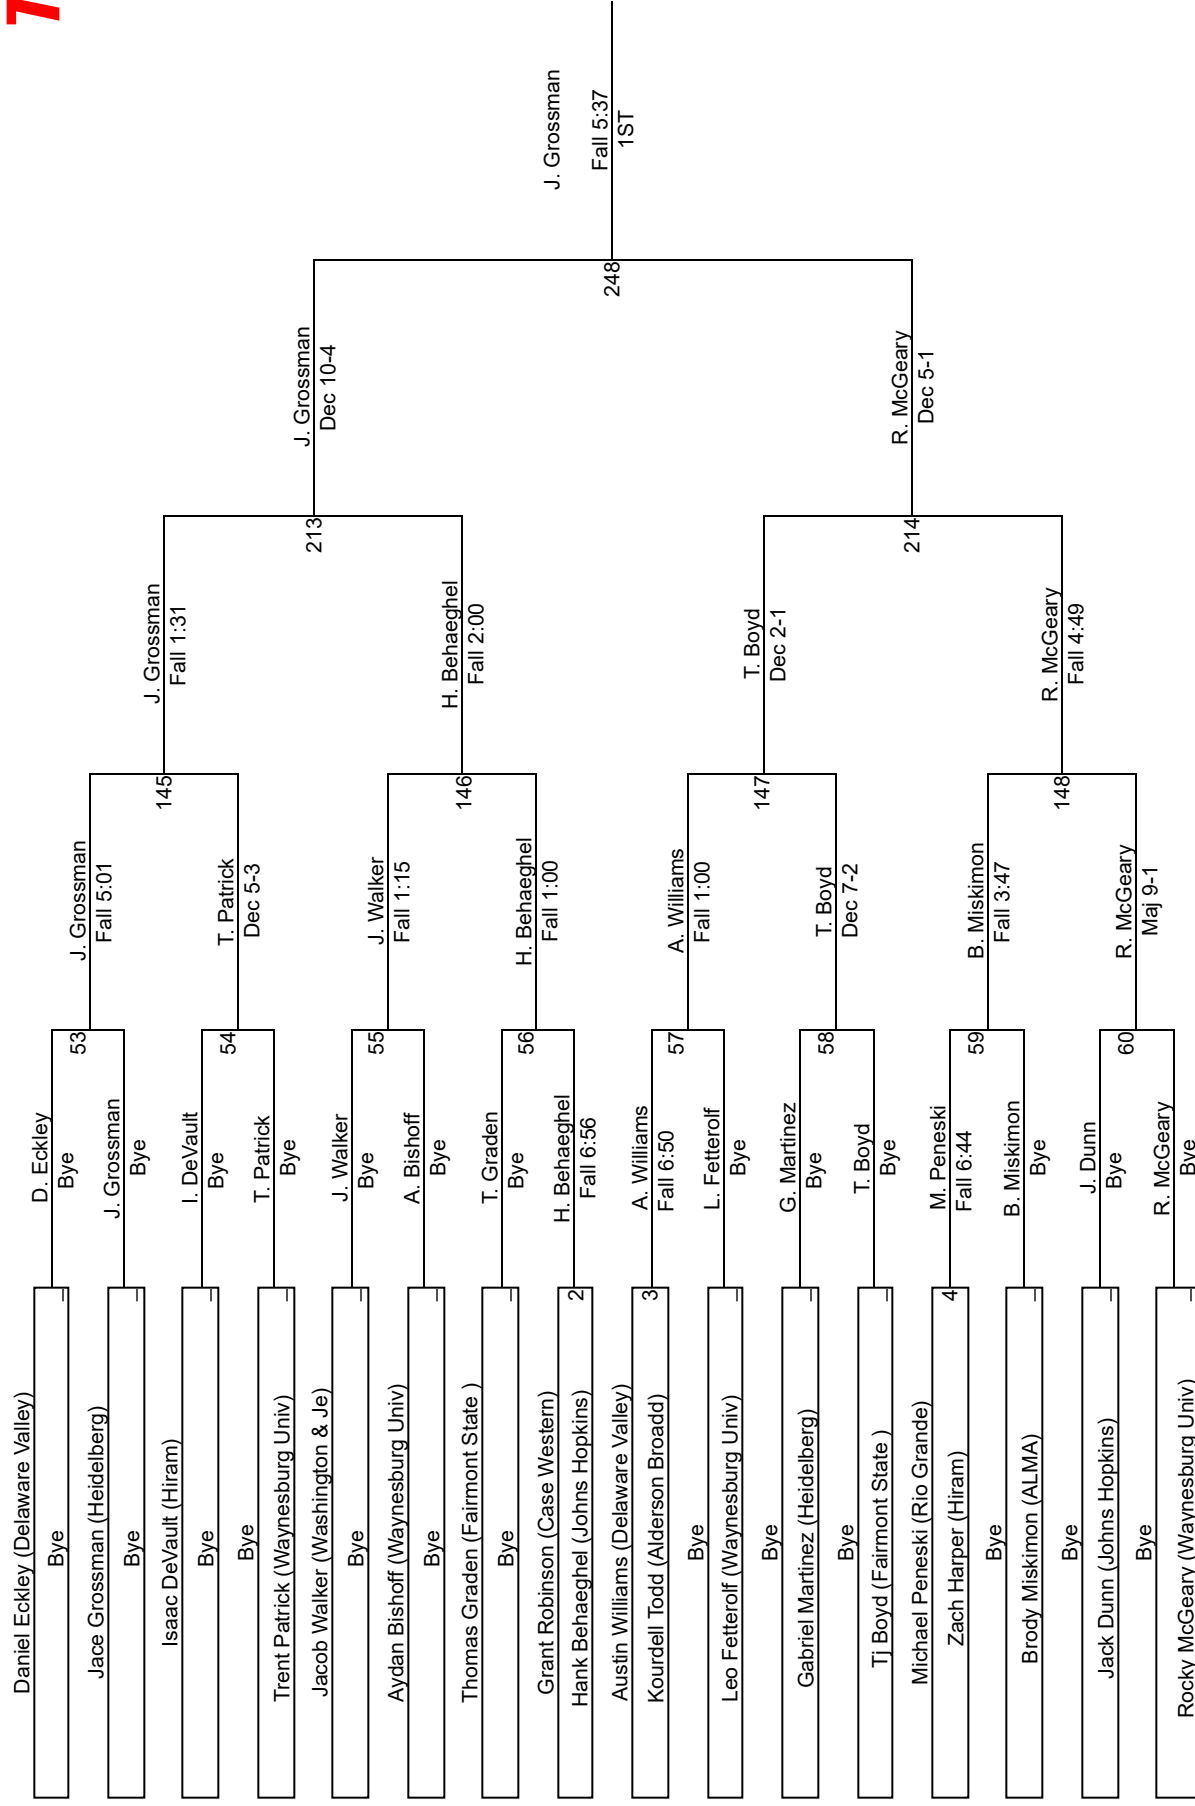

Waynesburg Invitational

January 8, 2022

Waynesburg College • Waynesburg, PA

1. Delaware Valley – 153 points
2. Heidelberg – 120
3. Washington & Jefferson – 108.5
4. **Johns Hopkins – 79.5**
5. Alderson Broaddus – 70.5
6. Alma – 62.5
7. Rio Grande – 60
8. Case Western – 50.5
9. Waynesburg – 40.5
10. Fairmont St. – 40
11. Hiram – 22.5
12. Cleary - 16

Waynesburg Invitational 2022 Weight Classes 149

Waynesburg Invitational 2022 Weight Classes 197 6

Waynesburg Invitational 2022 Weight Classes 285 7

Waynesburg Invitational 2022 Weight Classes 285