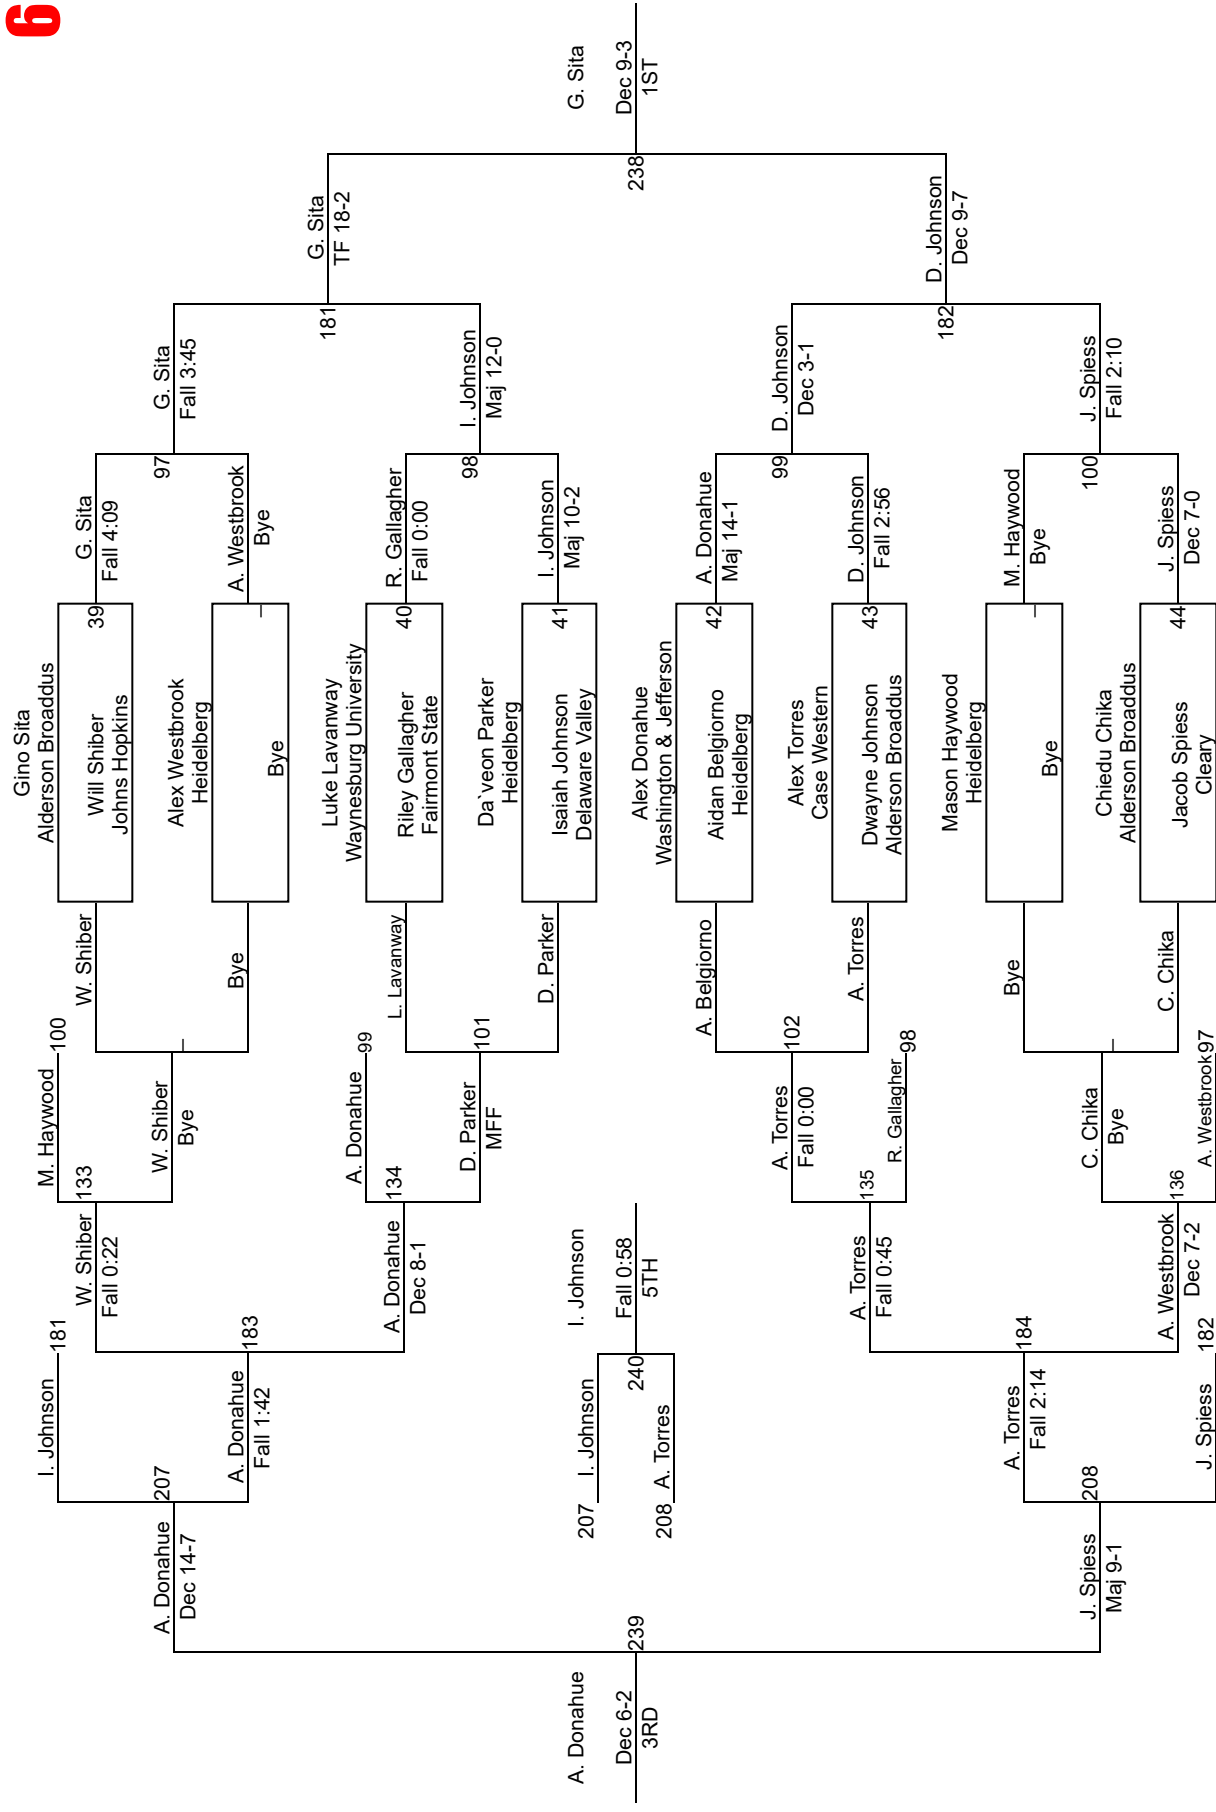

Waynesburg Invitational

January 8, 2022

Waynesburg College • Waynesburg, PA

1. Delaware Valley – 153 points
2. Heidelberg – 120
3. Washington & Jefferson – 108.5
4. **Johns Hopkins – 79.5**
5. Alderson Broaddus – 70.5
6. Alma – 62.5
7. Rio Grande – 60
8. Case Western – 50.5
9. Waynesburg – 40.5
10. Fairmont St. – 40
11. Hiram – 22.5
12. Cleary - 16

Waynesburg Invitational 2022 Weight Classes 149

Waynesburg Invitational 2022 Weight Classes 197 6

Waynesburg Invitational 2022 Weight Classes 285 7

Waynesburg Invitational 2022 Weight Classes 285