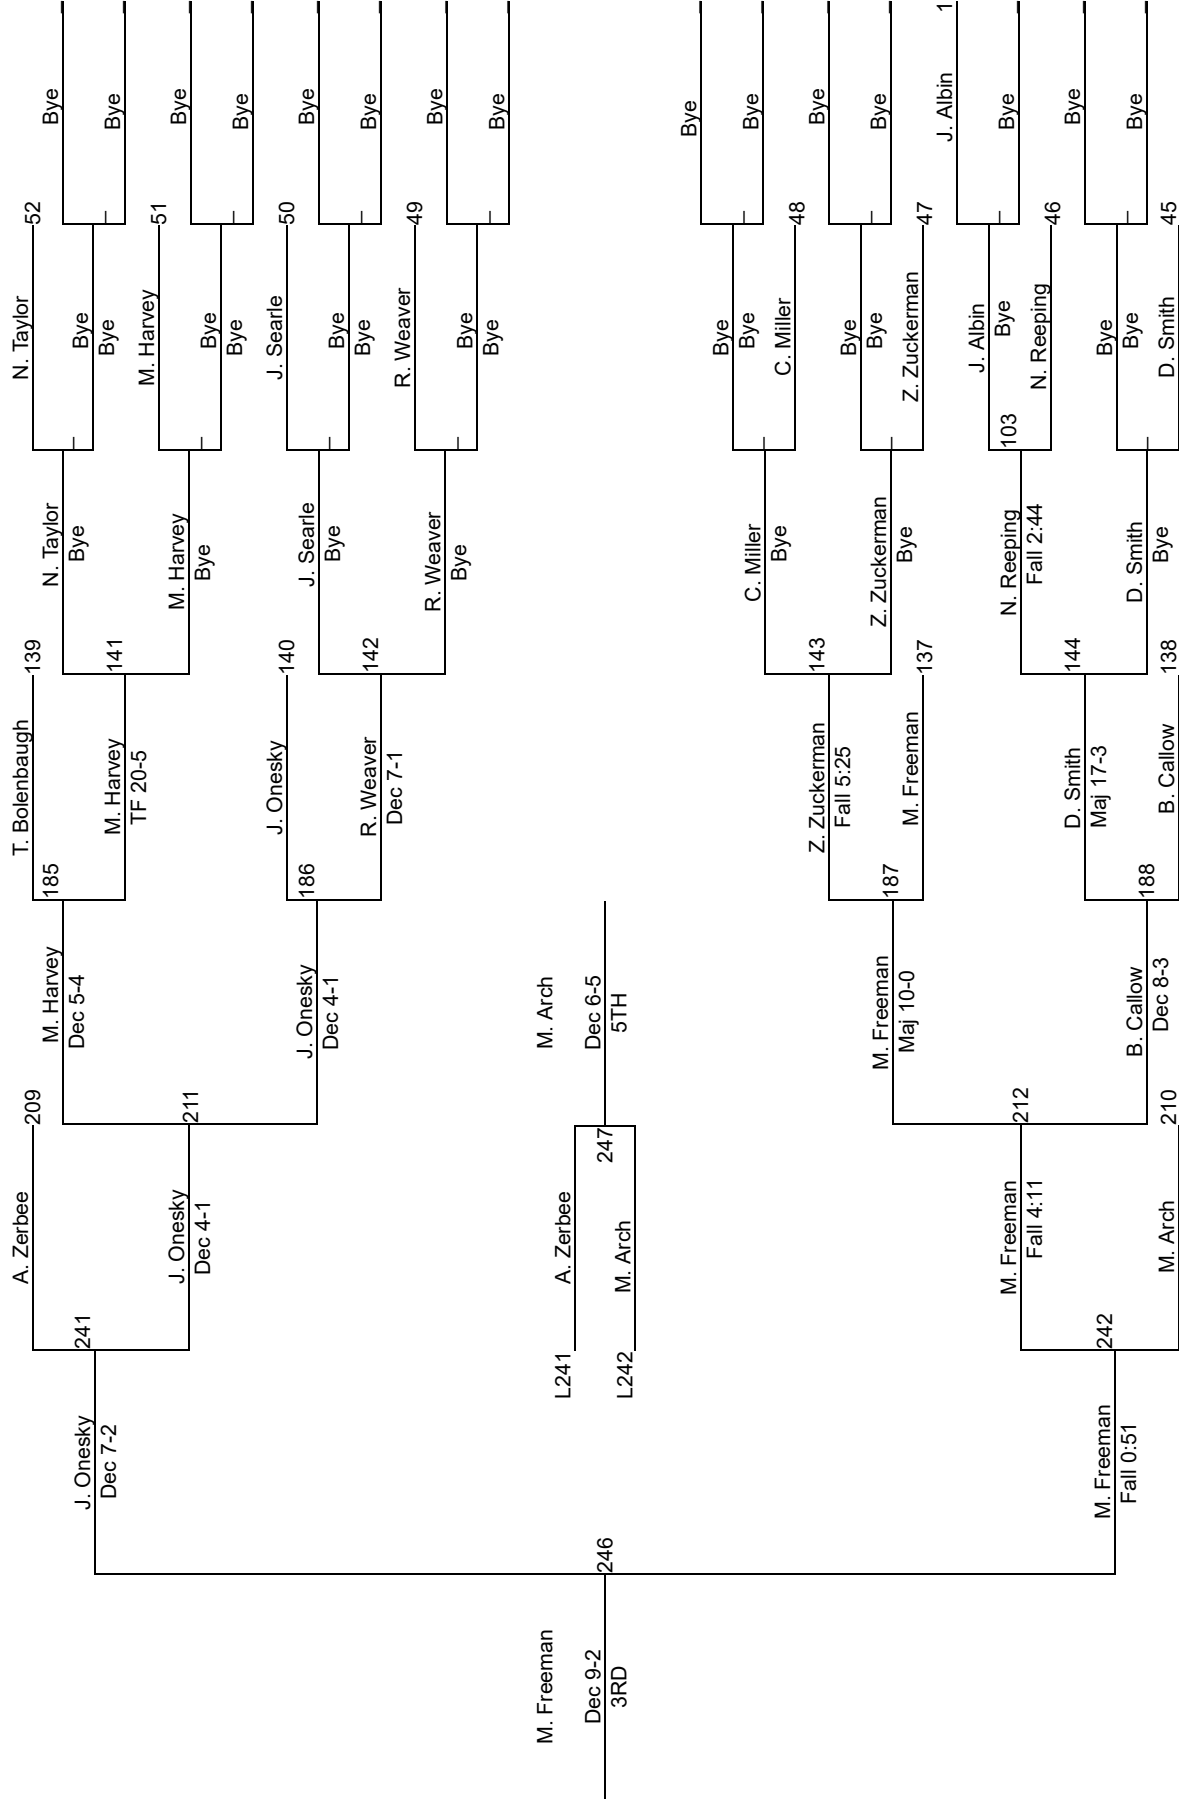

Waynesburg Invitational

January 8, 2022

Waynesburg College • Waynesburg, PA

1. Delaware Valley – 153 points
2. Heidelberg – 120
3. Washington & Jefferson – 108.5
4. **Johns Hopkins – 79.5**
5. Alderson Broaddus – 70.5
6. Alma – 62.5
7. Rio Grande – 60
8. Case Western – 50.5
9. Waynesburg – 40.5
10. Fairmont St. – 40
11. Hiram – 22.5
12. Cleary - 16

Waynesburg Invitational 2022 Weight Classes 149

Waynesburg Invitational 2022 Weight Classes 197 6

Waynesburg Invitational 2022 Weight Classes 285 7

Waynesburg Invitational 2022 Weight Classes 285