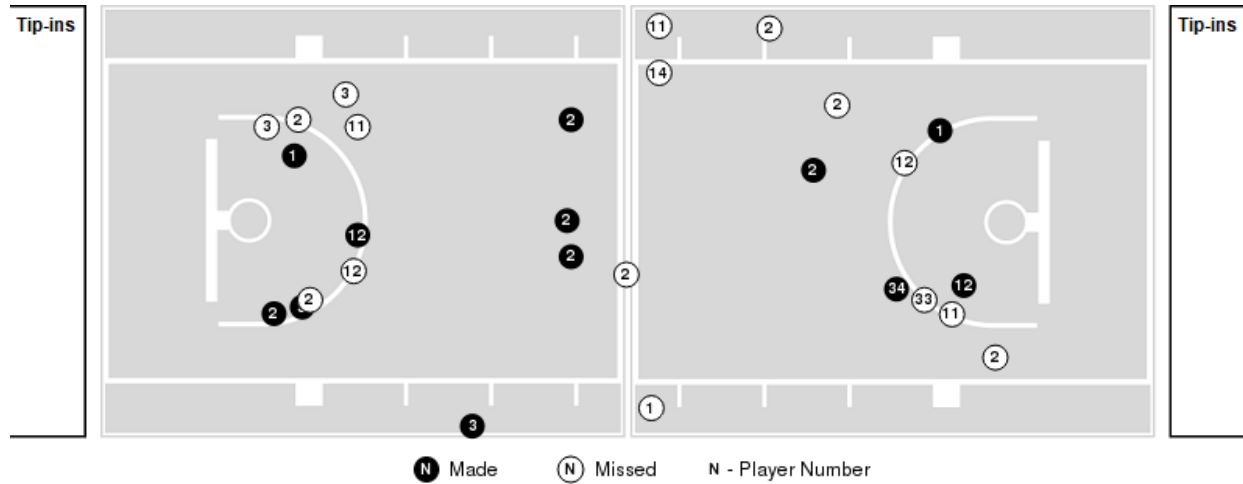

Blow Up Chart

St. Bonaventure	M/A	%
Field Goals	18/57	32
2 Points	16/43	37
3 Points	2/14	14
Free Throws	12/14	86

St. Bonaventure	M/A	%
Points in the Paint	22 (11 / 24)	46
Fast Break Points	2 (2/2)	100
Second Chance Points	9 (5/11)	45
Effective FG%	33