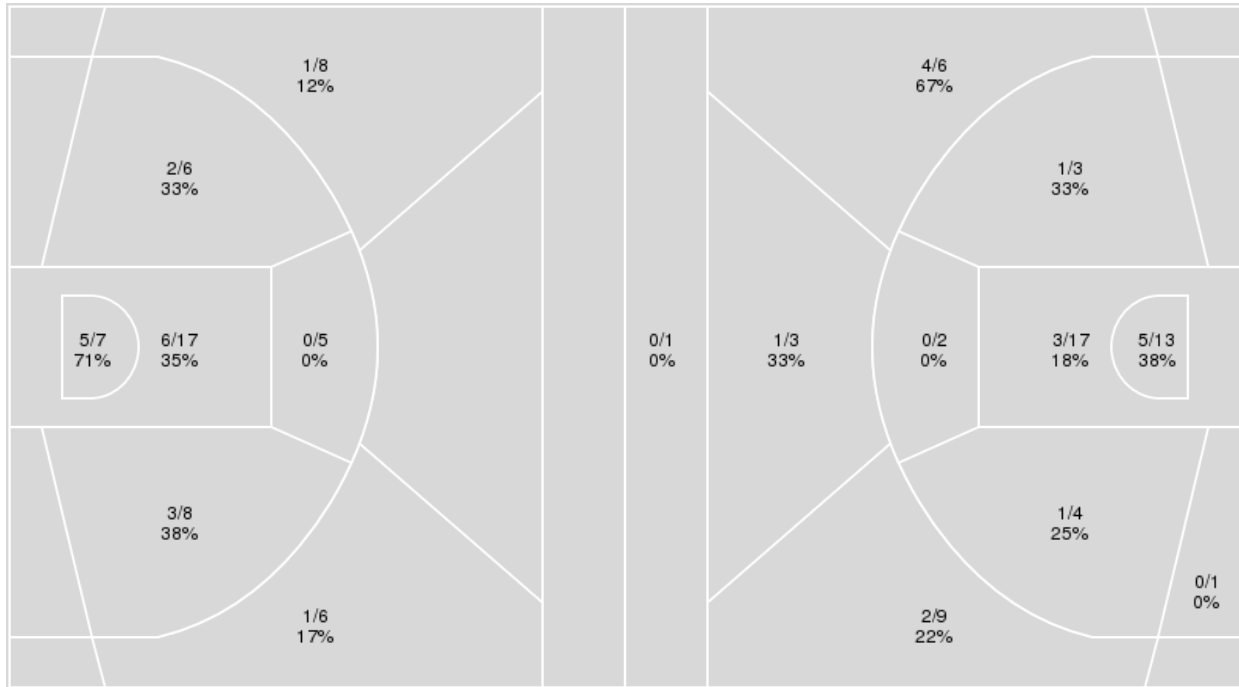

Officials: Rob McDow, Anthony Reddin, Bobby Ray

{ Players => 1, 2, 3, 10, 11, 12, 13, 14, 15, 21, 22, 24, 33, 34, 35; } FG
Types => All; Results => All;

{ Players => 0, 1, 2, 3, 4, 5, 10, 11, 21, 23, 24, 25, 30, 33, 34; } FG
Types => All; Results => All;

St. Bonaventure

Marshall

St. Bonaventure	M/A	%
Field Goals	18/57	32
2 Points	16/43	37
3 Points	2/14	14
Free Throws	12/14	86

Marshall	M/A	%
Field Goals	17/59	29
2 Points	10/40	25
3 Points	7/19	37
Free Throws	6/9	67