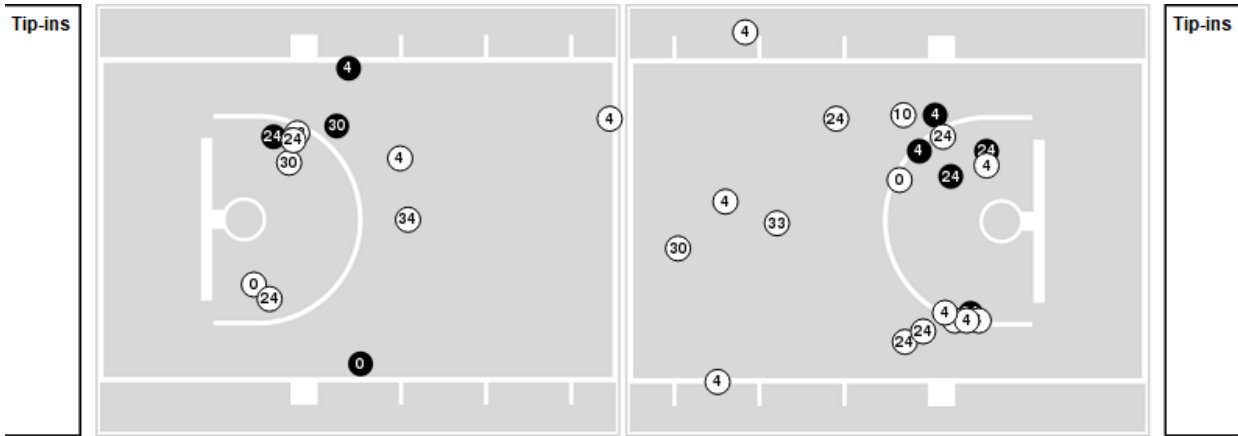

Blow Up Chart

● Made ○ Missed N - Player Number

Marshall	M/A	%
Field Goals	17/59	29
2 Points	10/40	25
3 Points	7/19	37
Free Throws	6/9	67

Marshall	M/A	%
Points in the Paint	16 (8 / 30)	27
Fast Break Points	6 (4/4)	100
Second Chance Points	6 (2/12)	17
Effective FG%	35