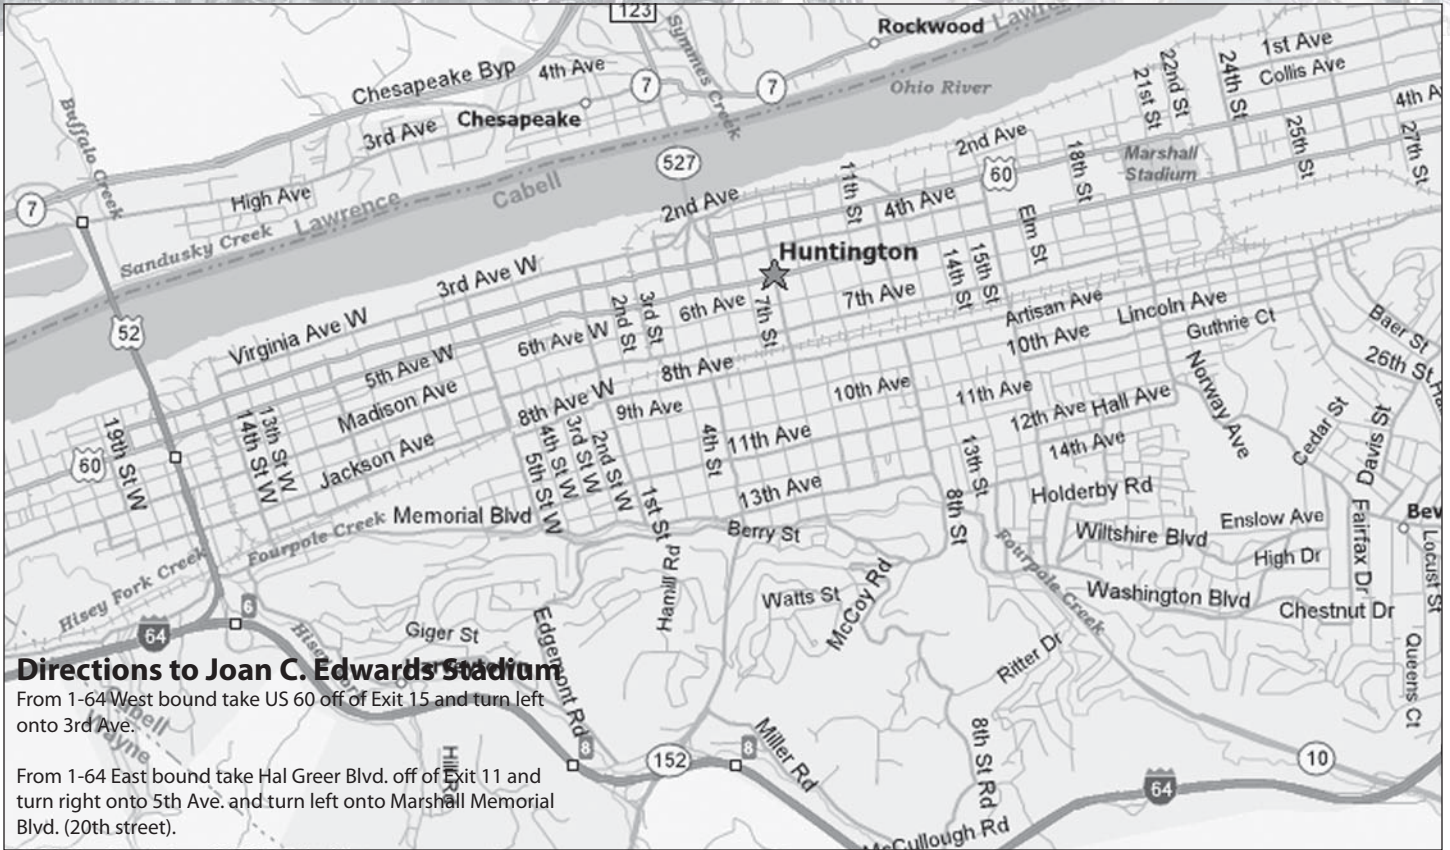

FOX SPORTS PITTSBURGH

(Ohio, Maryland, New York, Pennsylvania, Virginia, West Virginia)

America's Home
for College Sports

Directions to Joan C. Edwards Stadium

From 1-64 West bound take US 60 off of Exit 15 and turn left onto 3rd Ave.