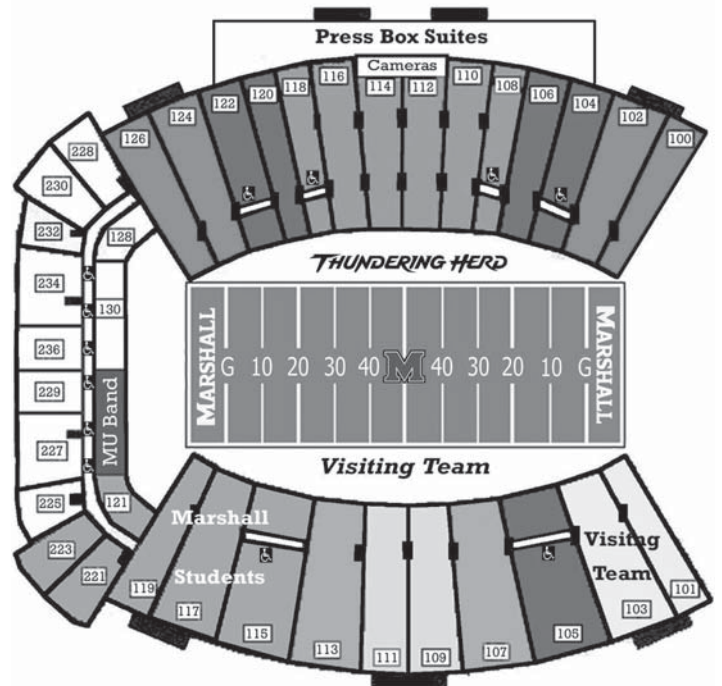

Directions to Joan C. Edwards Stadium

From 1-64 West bound take US 60 off of Exit 15 and turn left onto 3rd Ave.

From 1-64 East bound take Hal Greer Blvd. off of Exit 11 and turn right onto 5th Ave. and turn left onto Marshall Memorial Blvd. (20th street).

LODGING

- **Ashland Plaza Hotel**
  One Ashland Plaza 606.329.0055
  Ashland, Ky.
- **Hampton Inn**
  1 Cracker Barrell Dr.....304.733.5300
  Barboursville, W.Va.
- **Holiday Inn Hotel & Suites**
  800 3rd Avenue 800.345.8082
- **Radisson Hotel**
  101 3rd Avenue 304.525.1001
- **Ramada Inn**
  3441 US Route 60 E.....304.736.9772
  Barboursville, W.Va.

TRANSPORTATION

- **Avis Rent-A-Car**
  1463 Airport Road 800.831-2847
- **Hertz Rent-A-Car**
  1463 Airport Road 800.654-6131
- **Enterprise Rent-A-Car**
  1463 Airport Road 800.325.8007

RESTAURANTS

- **Applebee's**
  1135 3rd Ave 304.525.4321
- **Benjy's Harley-Davidson**
  408 4th Street 304.523.1340
- **Bob Evans**
  606 3rd Avenue 304.525.6610
- **Bobby Pruett's Steakhouse**
  1001 3rd Avenue.....304.697.1004
- **Boston Beanery**
  11th and Veterans M 304.523.6373
- **Buddy's All-American Bar-B-Que**
  1537 3rd Avenue.....304.522.9879
- **Buffalo Wild Wings**
  746 4th Avenue 304.525.2999