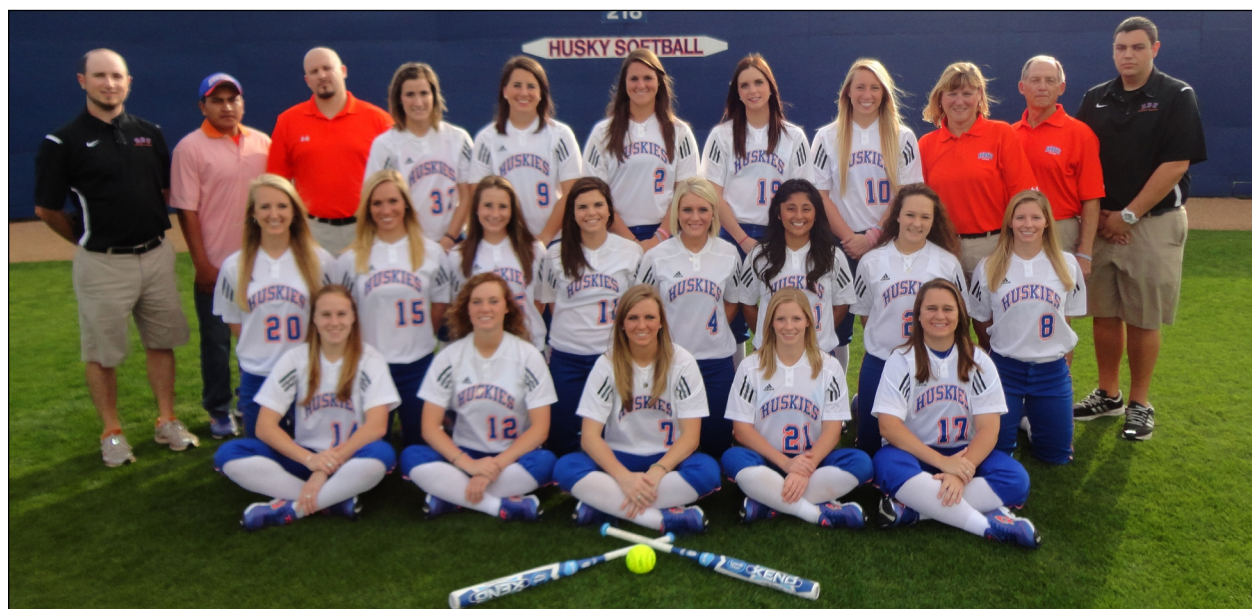

LOB - Team (270), Opp (267). DPs Turned - Team (4), Opp (6). IBB - Team (3), K. Schwirtlich (3), Opp (1).

|--Pitching--|

No.	Player	ERA	W-L	APP	GS	CG	SHO/CBO	SV	IP	H	R	ER	BB	SO	2B	3B	HR	AB	B/Avg	WP	HBP	BK	SFA	SHA
33	Sarah Shotton	2.90	5-8	18	11	8	2/0	0	82.0	86	47	34	22	78	14	2	10	324	.265	5	13	1	1	6
9	Keely Shuler	3.27	5-6	18	14	7	1/0	0	81.1	103	51	38	10	27	16	1	8	338	.305	2	9	1	3	11
11	Kendall Stiefel	3.61	5-6	18	9	5	0/0	0	73.2	88	52	38	25	41	16	1	8	305	.289	3	11	2	4	7
19	Lori Earl	3.11	2-5	11	8	3	1/0	0	36.0	43	39	16	20	23	5	0	3	155	.277	9	4	0	2	5
Totals		3.23	17-25	42	42	23	4/0	0	273.0	320	189	126	77	169	51	4	29	1122	.285	19	37	4	10	29
Opponents		4.12	25-17	42	42	23	5/1	4	273.1	321	220	161	102	159	44	18	21	1105	.290	18	32	4	12	59

PB - Team (6), Webb 3, Maddock 3, Opp (6). SBA/ATT - Maddock (20-23), Webb (19-20), Shotton (15-17), Shuler (13-16), Stiefel (15-15), Herman (8-9), Earl (4-4).

2013 HBU Softball