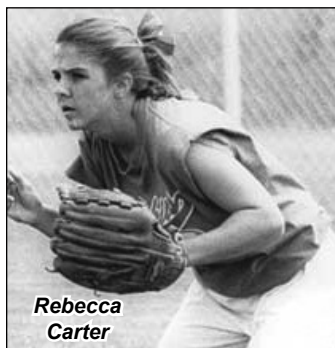

◆ G ◆

Candace Garcia	1998
Hannah Garza	2006, 07
Ginny Gayle	1999, 00, 01, 02
Kelli Gayle	2005
Kristin Godfrey	2002, 03, 04, 05
Michaela Granchelli	2012, 13
Victoria Granchelli	2012, 13
Katelyn Griffin	2002, 03, 05
Tammy Guthrie	1991

*Rebecca
Carter*