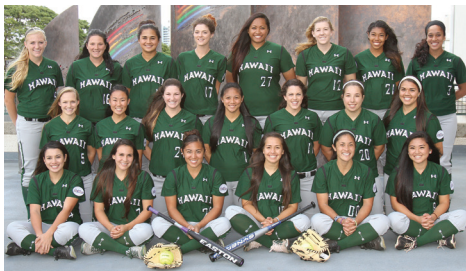

2013

Record: 45-13 BWC: 20-4
NCAA Regional: 2-2;
Seattle, Wash.

GAME 1, May 17, 2013

	R	H	E
Minnesota	0	0	0
Hawai'i	0	0	0

W - Parnaby (38-5), L - Moulton (31-11)
LOB - Minn 4; UH 5.
2B - Minn: Meyer; UH: Kliebenstein
SH - Minn: Palkovich; CS - Minn: Meyer

GAME 2, May 18, 2013

	R	H	E
Hawai'i	0	0	0
Washington	0	0	0

W - Inglesby (22-7), L - Parnaby (38-6)
LOB - UH 2; Wash 7.
2B - Wash: Lahners; SH - Wash: Hayward, Souza
CS - UH: Kliebenstein