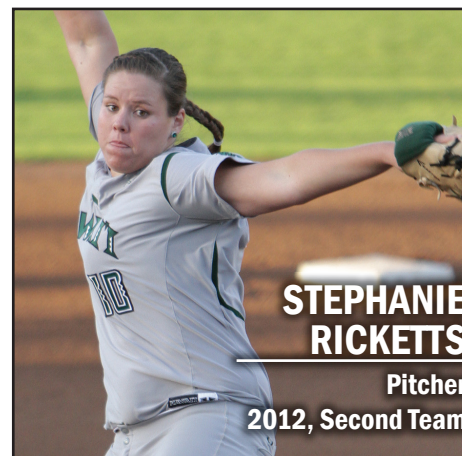

TYLEEN TAUSAGA
Designated Player/
First Base
2007, Third Team

KAIA PARNABY
Pitcher
2013, Third Team

STEPHANIE RICKETTS
Pitcher
2012, Second Team