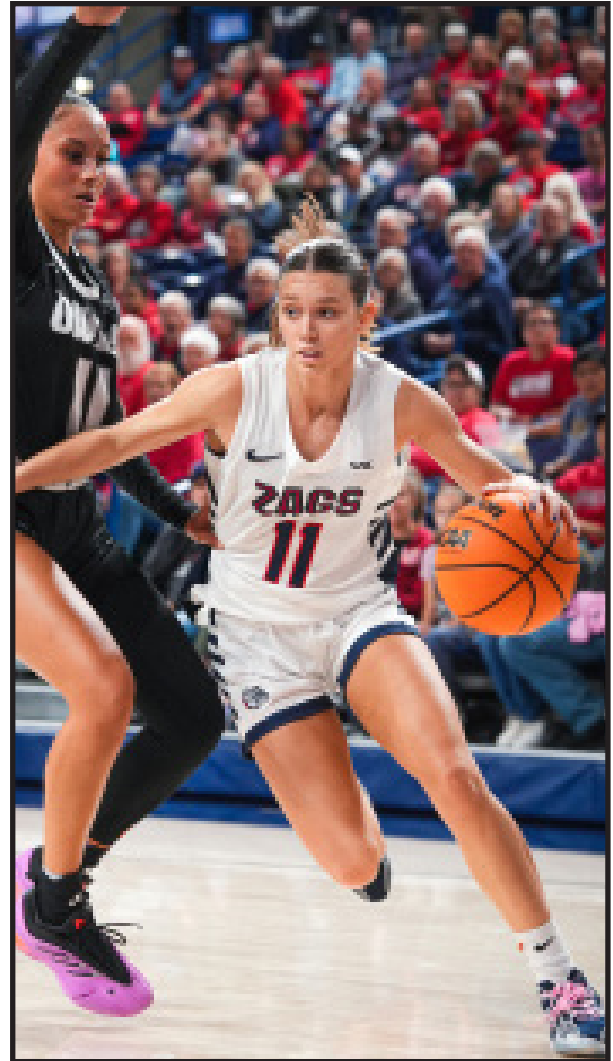

Fortier on Turner: Allie is a great shooter! She is a very heady guard who has the ability to both stretch the floor and run the team. Her motor will allow her to play heavy minutes and her steady demeanor is one of the things we really value in our handling guards. Welcome to the family, Allie!