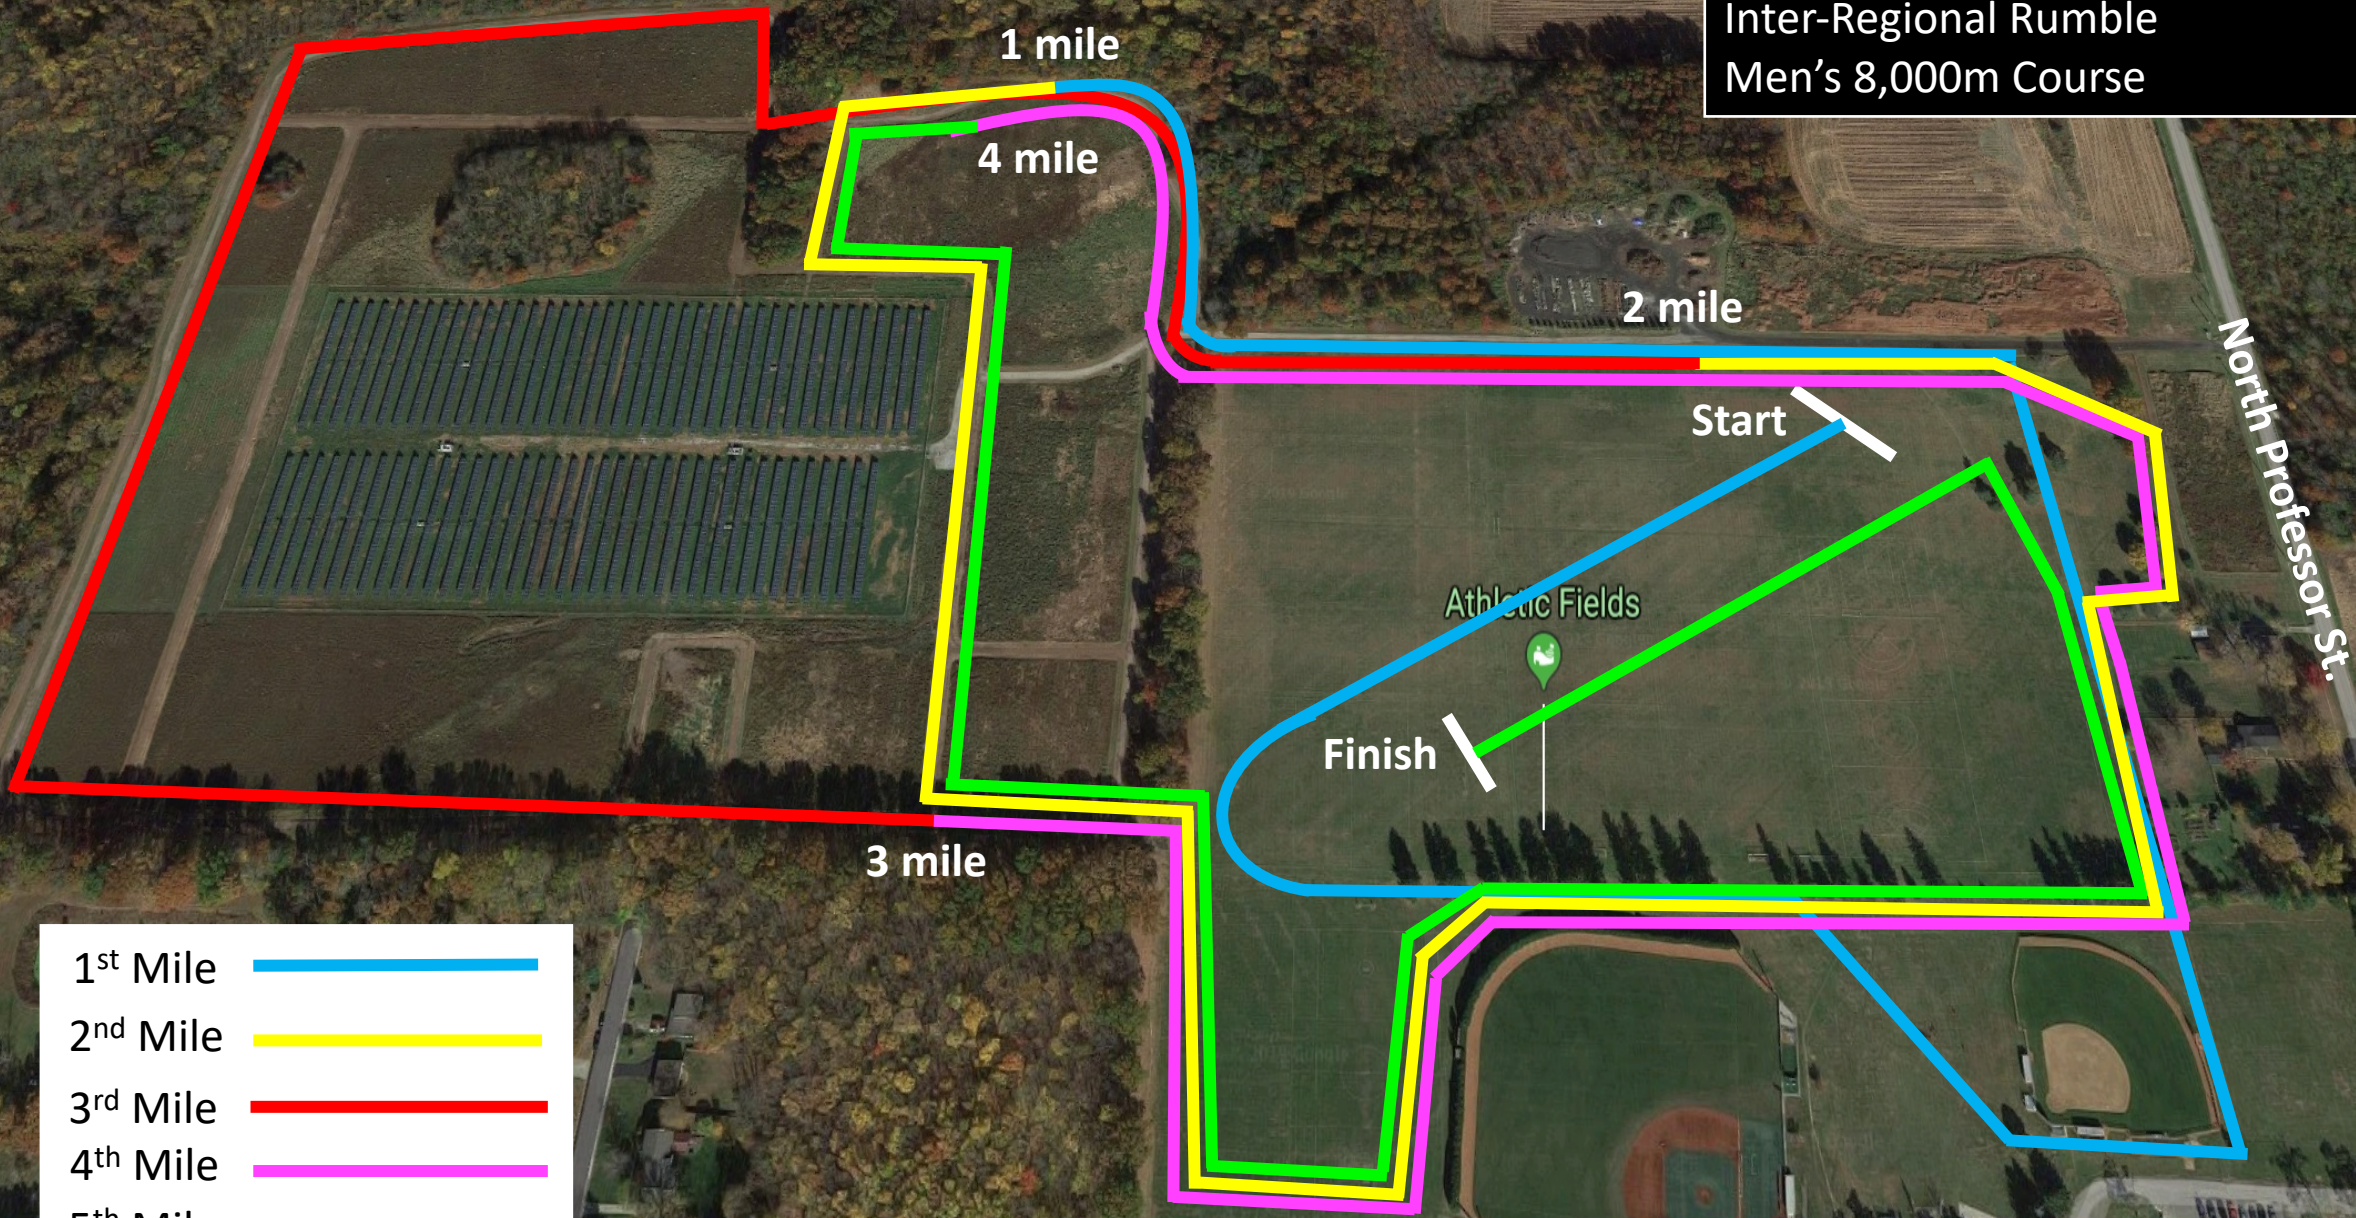

Oberlin College Cross Country  
Inter-Regional Rumble  
Men's 8,000m Course

1 mile

4 mile

2 mile

Start

Finish

3 mile

North Professor St.

- 1<sup>st</sup> Mile 
- 2<sup>nd</sup> Mile 
- 3<sup>rd</sup> Mile 
- 4<sup>th</sup> Mile 
- 5<sup>th</sup> Mile 

Athletic Fields