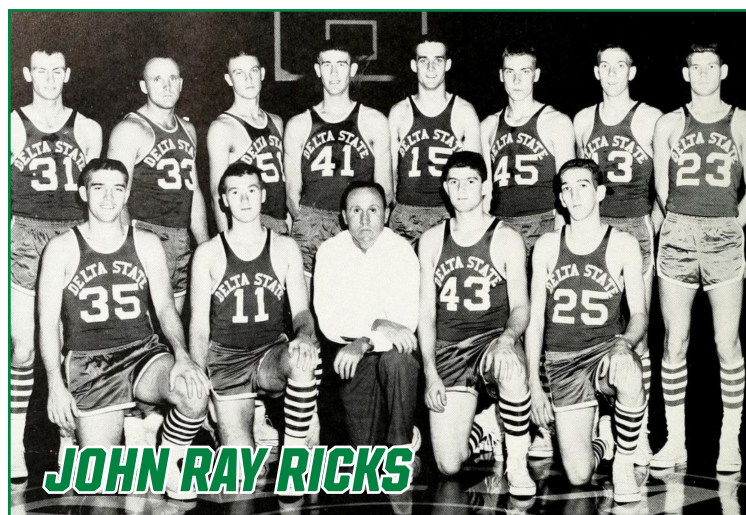

JOHN RAY RIGKS

ALL-TIME DELTA STATE COACHES RECORDS

HEAD COACH	YEARS AT DSU	ALL-TIME RECORD
1. Steve Rives	(1986-2006)	386-188
2. John Ray Ricks	(1947-62)	216-126-1
3. Jim Boone	(2012-2019)	118-85
4. Jim Murrell	(1962-1970)	102-83
5. Jason Connor	(2006-2012)	93-73
6. A.D. Dickinson	(1936-1942)	90-45
7. Mel Hankinson	(1977-1982)	90-70
8. Ed Murphy	(1983-1986)	58-32
9. A.C. Williams	(1973-1977)	36-37
10. Jack Waters	(1970-1973)	33-17
11. Herman Zimonski	(1928-1932)	27-44
12. Luther Marter	(1946-1947)	23-5-1
13. Bob Vanatta	(1972-1973)	11-14
14. Henry Allen	(1932-1934)	9-16
15. Paul West	(1927-1928)	8-8

@DELTASTATEMBB FAST FACTS

1343

Delta State University boasts one of the richest basketball traditions in the Gulf South Conference and NCAA Division II. The Statesmen are **1,343-882-1** on the hardwood since the program began in 1927-28.

813

A founding member of the Gulf South Conference, Delta State University boasts the most **victories** in league history with **813**. Valdosta State is second with 613 followed by West Alabama (597), West Georgia (570) & UA-Huntsville (463).

COACHING RECORDS