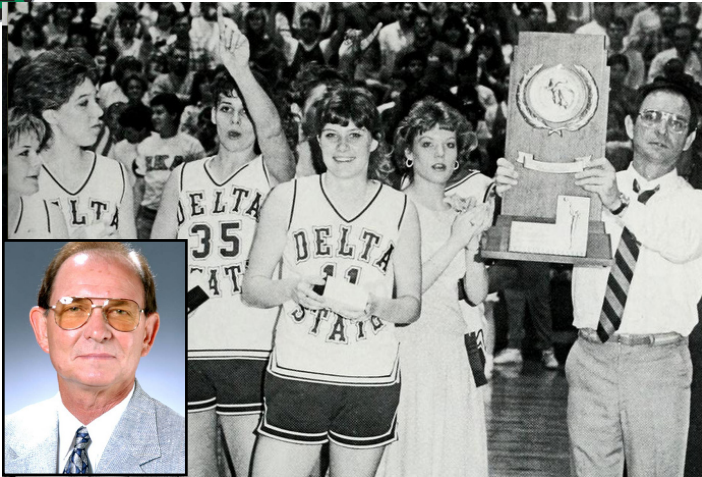

Lloyd Clark was no stranger to Delta State when he took the reigns of the Lady Statesmen program in 1983. Clark received his bachelor's degree in Social Science in 1970 and later earned his Master's in Education in 1977.

The storied program in 1982-83 (13-16) had suffered its first losing season since reinstatement. The administration knew exactly where to turn to and that was Vicksburg and Warren Central High School. Coach Clark had made quite a name for himself at the school, compiling an overall record of 245-42 in eight seasons.

The team that went 13-16 the year before, quickly rebounded and ended the 1983-84 season with a 20-8 record at the Division I level. Clark's mark was easily seen on the team. Defense, tenacious ball-control offense, and smart play highlighted the team. These would become traits his teams were known for.

Over the next 19 seasons, his teams would compile one of the best records in women's basketball history (494-98) and solidify his name as one of the all-time greats in college basketball coaching. He currently is the Lady Statesmen's all-time winningest coach, having put together five 30-win seasons, and 11 20-win seasons.

Clark became the sixth coach in the program's history on July 1, 1983. The program played in NCAA Division I but was beginning to transition to the Gulf South Conference and NCAA Division II. In his two years against Division I competition, the Delta State posted an impressive 39-15 record. After the move to Division II, the Lady Statesmen claimed five straight GSC titles and amassed a record of 70-4 during the first four years.

His 1988-89, 1989-90, and 1991-92 teams claimed the NCAA Division II National Championship. The Lady Statesmen came very close to repeating the feat Margaret Wade's clubs had done during the 1970's, but fell a little short in the 1990-91 season.

During his 19 years at the helm, Clark guided teams to the NCAA tournament 16 times. Eleven of those years DSU advanced to the NCAA Division II Elite Eight. In those 16 appearances, the Lady Statesmen compiled a 39-14 (.736) record.

Clark's record in the Gulf South Conference is just as impressive. Over his career, DSU amassed a record of 206-38 (.845) in Gulf South Conference play. The GSC recognized his excellence as a coach, awarding him the Coach of the Year honor five times. He has also won numerous NCAA Region Coach of the Year honors as well.

Walter Sillers Coliseum was one of the most feared venues in America under his watch. In 19 seasons, the Lady Statesmen dominated play in Sillers going an amazing 264-22 (.923). DSU also became the first school in NCAA history to win a National title on its home floor.

In 2006, Clark was inducted into the Mississippi Sports Hall of Fame, an honor most deserving for the winningest coach in Lady Statesmen basketball history. Clark joins Margaret Wade and Lusia Harris-Stewart in the Hall.