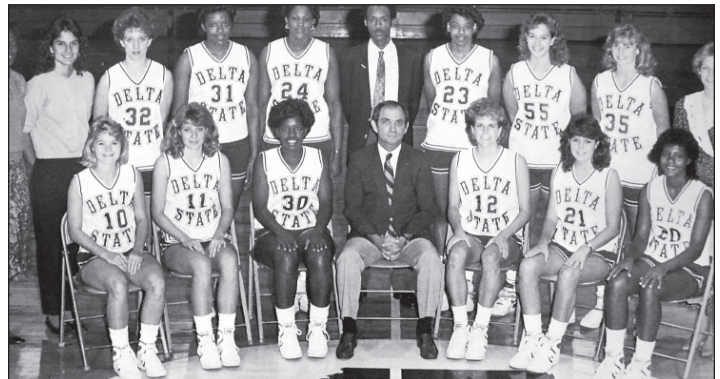

1988-89 LADY STATESMEN
HEAD COACH: LLOYD CLARK