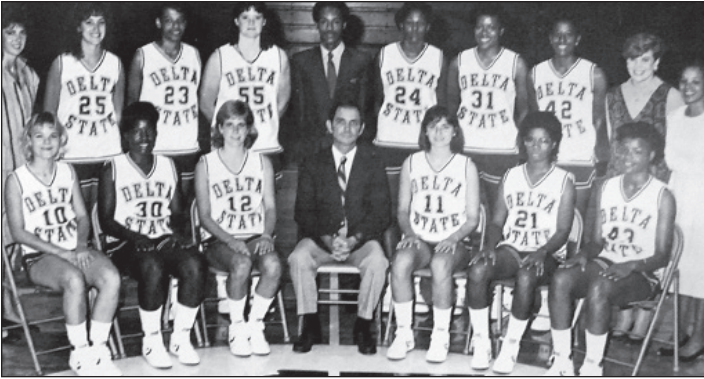

1986-87 GSC CHAMPIONS (28-2)
HEAD COACH: LLOYD CLARK