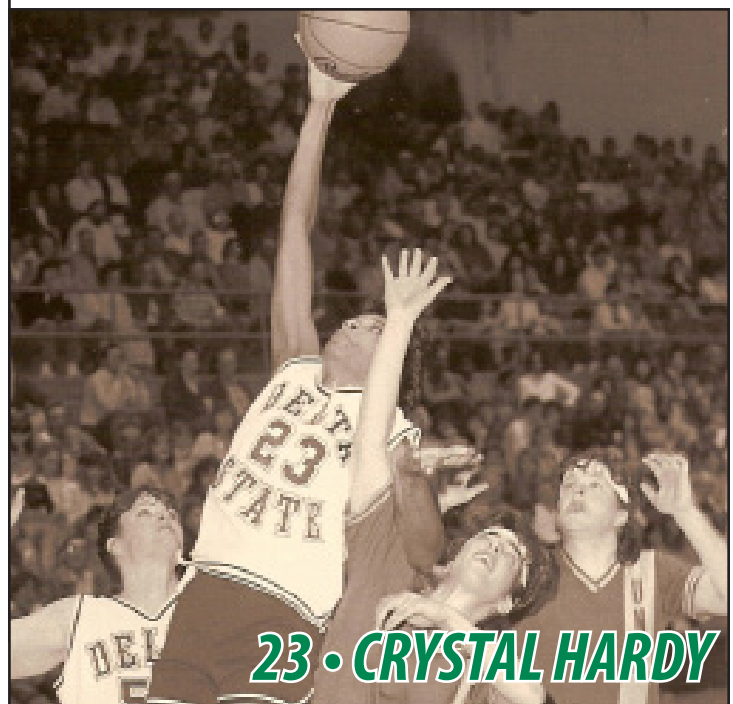

Career	135, Carla Holder, 1981-84

Free Throws

Game	20, D. Temple (1/7/83) vs. McNeese St.
Season	189, Deborah Temple, 1982-83
Career	447, Lusia Harris, 1974-77

Free Throws Attempted

Game	25, D. Temple (1/7/83) vs. McNeese St.
Season	294, Deborah Temple, 1982-83
Career	665, Lusia Harris, 1974-77

Free Throw Percentage

Season	.933, Moe Bell, 2010-01
	28 made, 30 attempts
Career	.870, Moe Bell, 2007-2011
	107 made, 123 attempts

Three-Point Field Goals

Game	10, Moe Bell (3/4/10) vs. UWA
Season	99, Moe Bell, 2008-2009
Career	286, Moe Bell, 2007-2011

Three-Point Field Goal Attempts

Game	14, Moe Bell (3/4/10) vs. West Alabama
Season	208, Moe Bell, 2008-09/2009-10
Career	681, Moe Bell, 2007-2011

Rebounds

Game	40, Deborah Temple (2/14/83) vs. UAB
Season	514, Lusia Harris, 1975-76
Career	1,662, Lusia Harris, 1974-77

Rebounding Average

Season	15.6, Deborah Temple, 1982-83;
	451 rebounds, 29 games
Career	14.5, Lusia Harris, 1974-77

Assists

Game	20, Melissa Ward (1/31/79) vs. MSU
Season	335, R. Von Boeckman, 1975-76
Career	1,005, R. Von Boeckman, 1975-78
Career (NCAA Era)	963, Sarita "Bug" Cooper, 2007-2011

Blocked Shots

Game	9, Veronica Walker vs. Southern Arkansas (1/8/11)
	9, Vickie Jackson (2/10/86) vs. Troy State
Season	83, Pam Lockett, 1989-90
Career	232, Pam Lockett, 1987-90

Steals

Game	11, Shorlone Crockam, 1/9/93 vs. VSU
Season	112, Deborah Temple, 1983-84
Career	358, Vickie Jackson, 1983-86

23 • CRYSTAL HARDY