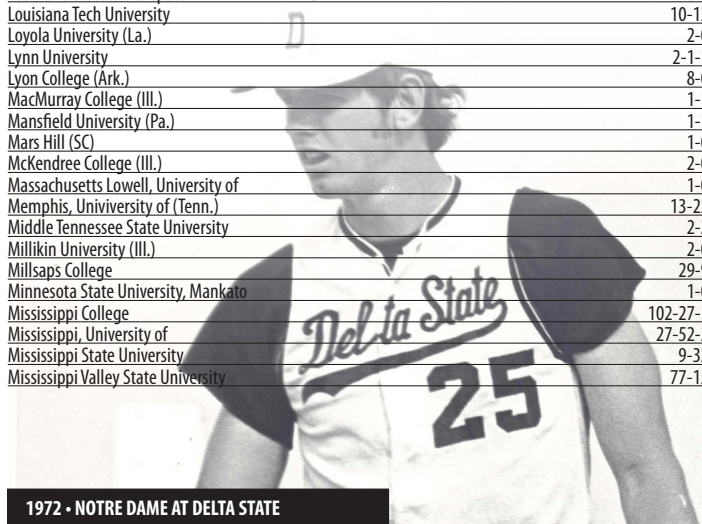

• Please note that all School names have been changed to their current (or modern) names in order to clarify record keeping • **BOLD** Indicates current GSC Members

1972 - NOTRE DAME AT DELTA STATE

RECORD VERSUS ALL OPPONENTS