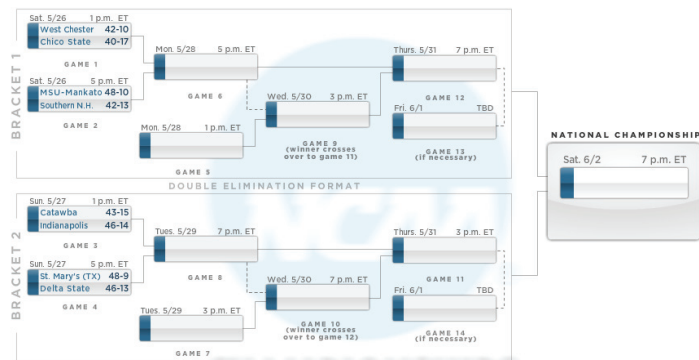

RECEIVING VOTES: Lynn 30; Missouri S&T 23; LeMoyne 22; UC San Diego 20; Chico State 10; Texas A&M Kingsville 10; USC Aiken 10; West Florida 10; New Mexico Highlands 4; Wayne State (Mich.) 2.

RECEIVING VOTES: Colorado Mesa (12), Dixie St. (6), Texas A&M-Kingsville (6), Georgia College (6), N.C. Pembroke (6), U.C. San Diego (6), Florida Southern (4), St. Edwards (1), S.E. Oklahoma (1), Missouri Western (1), Stillman (1), Valdosta (1), Shippensburg (1), N. Kentucky (1), Wayne St., MI (1), Missouri-St. Louis (1), Missouri S&T (1), Wayne St., NE (1).

NCAA SOUTH REGION POLL (May 7, 2012)

RANKING/TEAM	DII RECORD	IN-REGION
1 Tampa	32-8	20-7
2 Delta State	30-11	27-10
3 Lynn	30-11	23-7
T-4 North Alabama	34-12	23-10
T-4 West Florida	31-13	26-13
6 Nova Southeastern	28-8	21-7
7 Alabama-Huntsville	26-19	25-18
8 Florida Tech	26-19	23-17
9 Valdosta State	23-16	21-15
10 West Alabama	23-20	20-18