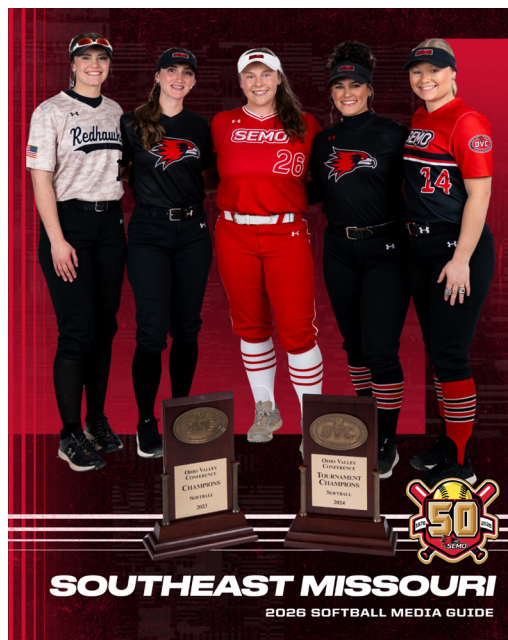

HONORS & AWARDS

OVC Player of the Week

-

OVC Pitcher of the Week

-

OVC Players to Watch

Maddie Carney, P
Aubrie Shore, 1B

SOUTHEAST MISSOURI
2026 SOFTBALL MEDIA GUIDE