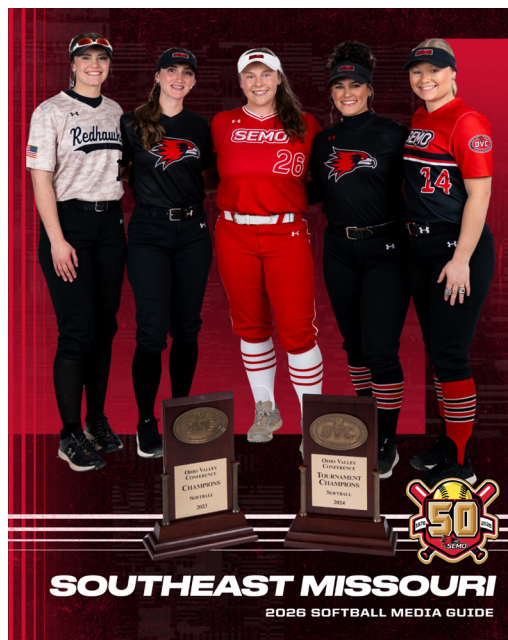

**HONORS & AWARDS**

**OVC Player of the Week**

-

**OVC Pitcher of the Week**

-

**OVC Players to Watch**

Maddie Carney, P  
Aubrie Shore, 1B

**GAME 34**  
**APR. 8**