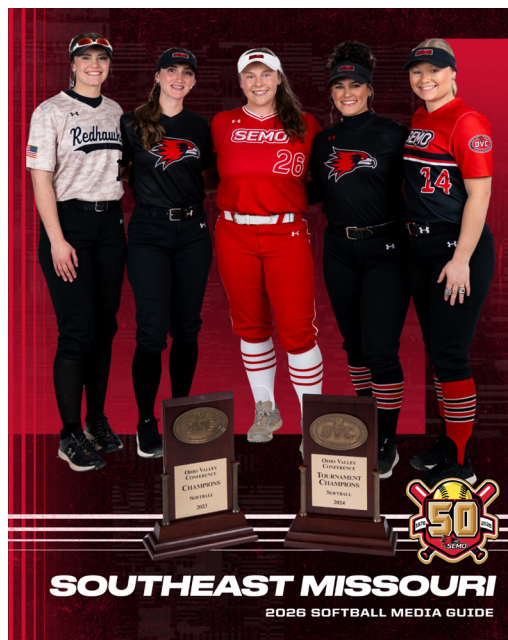

GAMES 40-42
APR. 18-19

HONORS & AWARDS

OVC Player of the Week

Aubrie Shore, 1B, Apr. 13

OVC Pitcher of the Week

-

OVC Players to Watch

Maddie Carney, P
Aubrie Shore, 1B