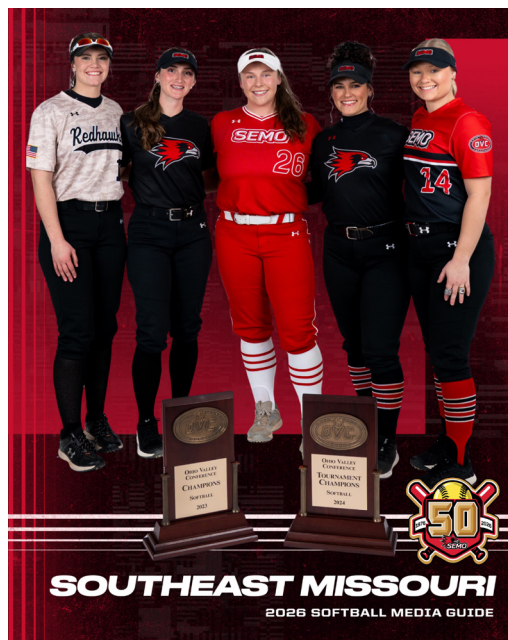

**GAMES 38 & 39**  
**APR. 14 / APR. 15**

**HONORS & AWARDS**

**OVC Player of the Week**

Aubrie Shore, 1B, Apr. 13

**OVC Pitcher of the Week**

-

**OVC Players to Watch**

Maddie Carney, P  
Aubrie Shore, 1B