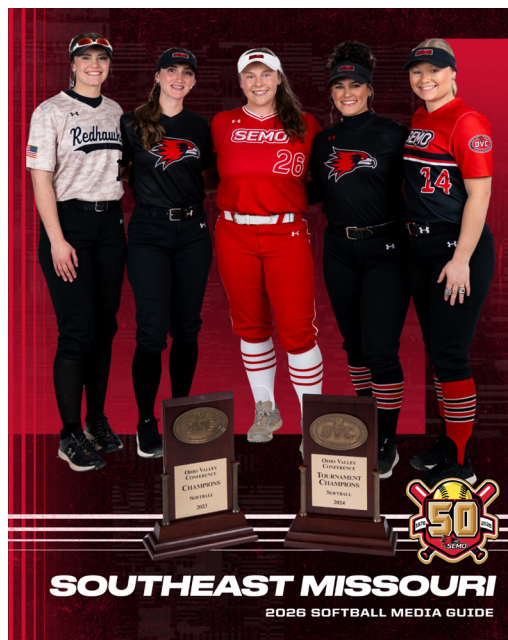

**HONORS & AWARDS**

**OVC Player of the Week**

Sydney Dennis, SS, Mar. 3  
Booklyn Saysoff, INF, Apr. 7

**OVC Pitcher of the Week**

Tegan Livesay, RHP, Apr. 7

**OVC Player to Watch**

Aubrie Shore, 1B

**SOUTHEAST MISSOURI**  
2026 SOFTBALL MEDIA GUIDE