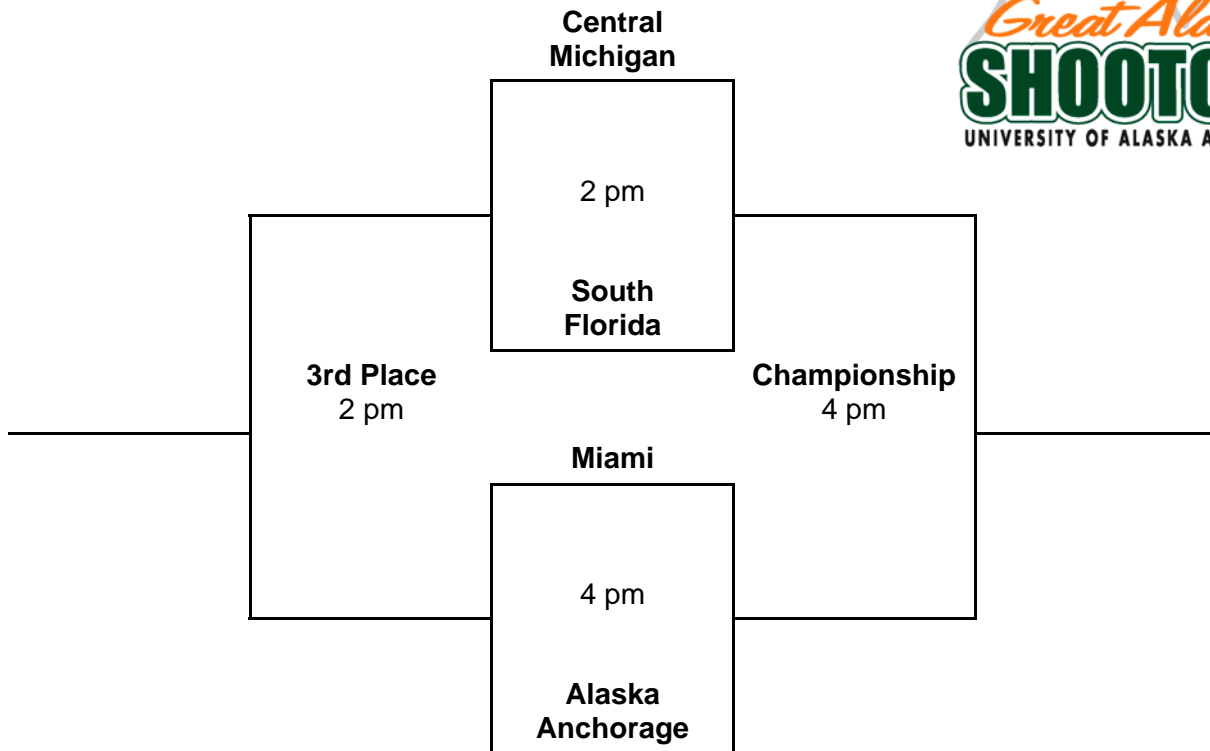

Women's Tournament Bracket

2011 Carrs/Safeway Great Alaska Shootout
November 23-24
Sullivan Arena - Anchorage, Alaska
Hosted by the University of Alaska Anchorage

NOVEMBER
24
THURSDAY

NOVEMBER
23
WEDNESDAY

NOVEMBER
24
THURSDAY

All times AST

Time Zone Comparison Chart

Alaska	Pacific	Mountain	Central	Eastern
1:00 p.m.	2:00 p.m.	3:00 p.m.	4:00 p.m.	5:00 p.m.