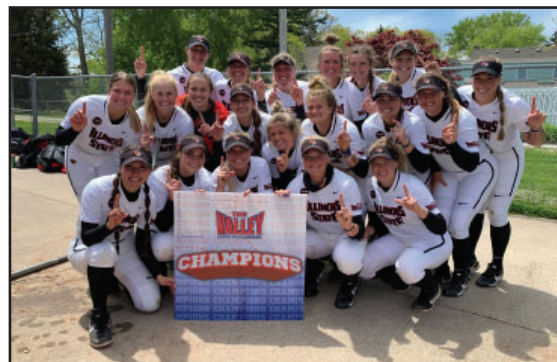

## 585-297-2

Gateway & MVC Record (1984-present)  
(.661 win %)

2021 MVC REGULAR SEASON CHAMPIONS (MOST RECENT)

\* - Gateway/MVC Regular Season Title (14 all-time)

! - Gateway/MVC Tournament Title (6 all-time)