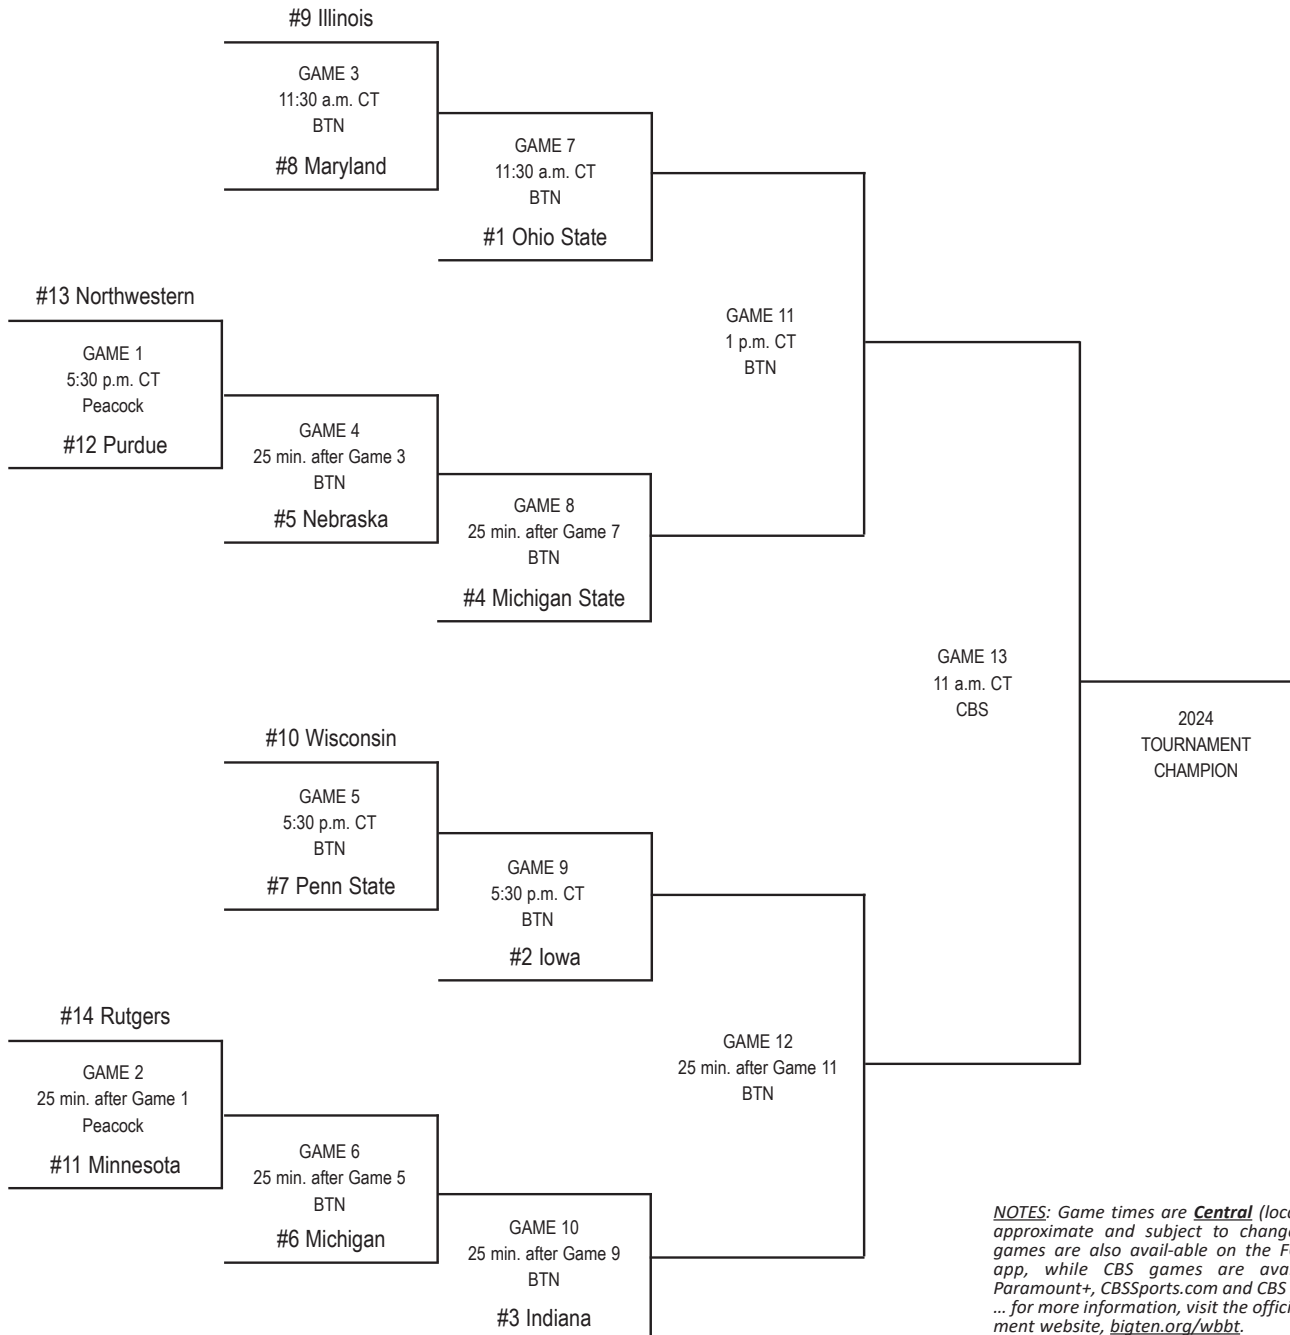

2024 BIG TEN TOURNAMENT BRACKET

2024 TIAA BIG TEN WOMEN'S BASKETBALL TOURNAMENT

MARCH 6-10 • TARGET CENTER • MINNEAPOLIS, MINN.

MARCH 6

MARCH 7

MARCH 8

MARCH 9

MARCH 10