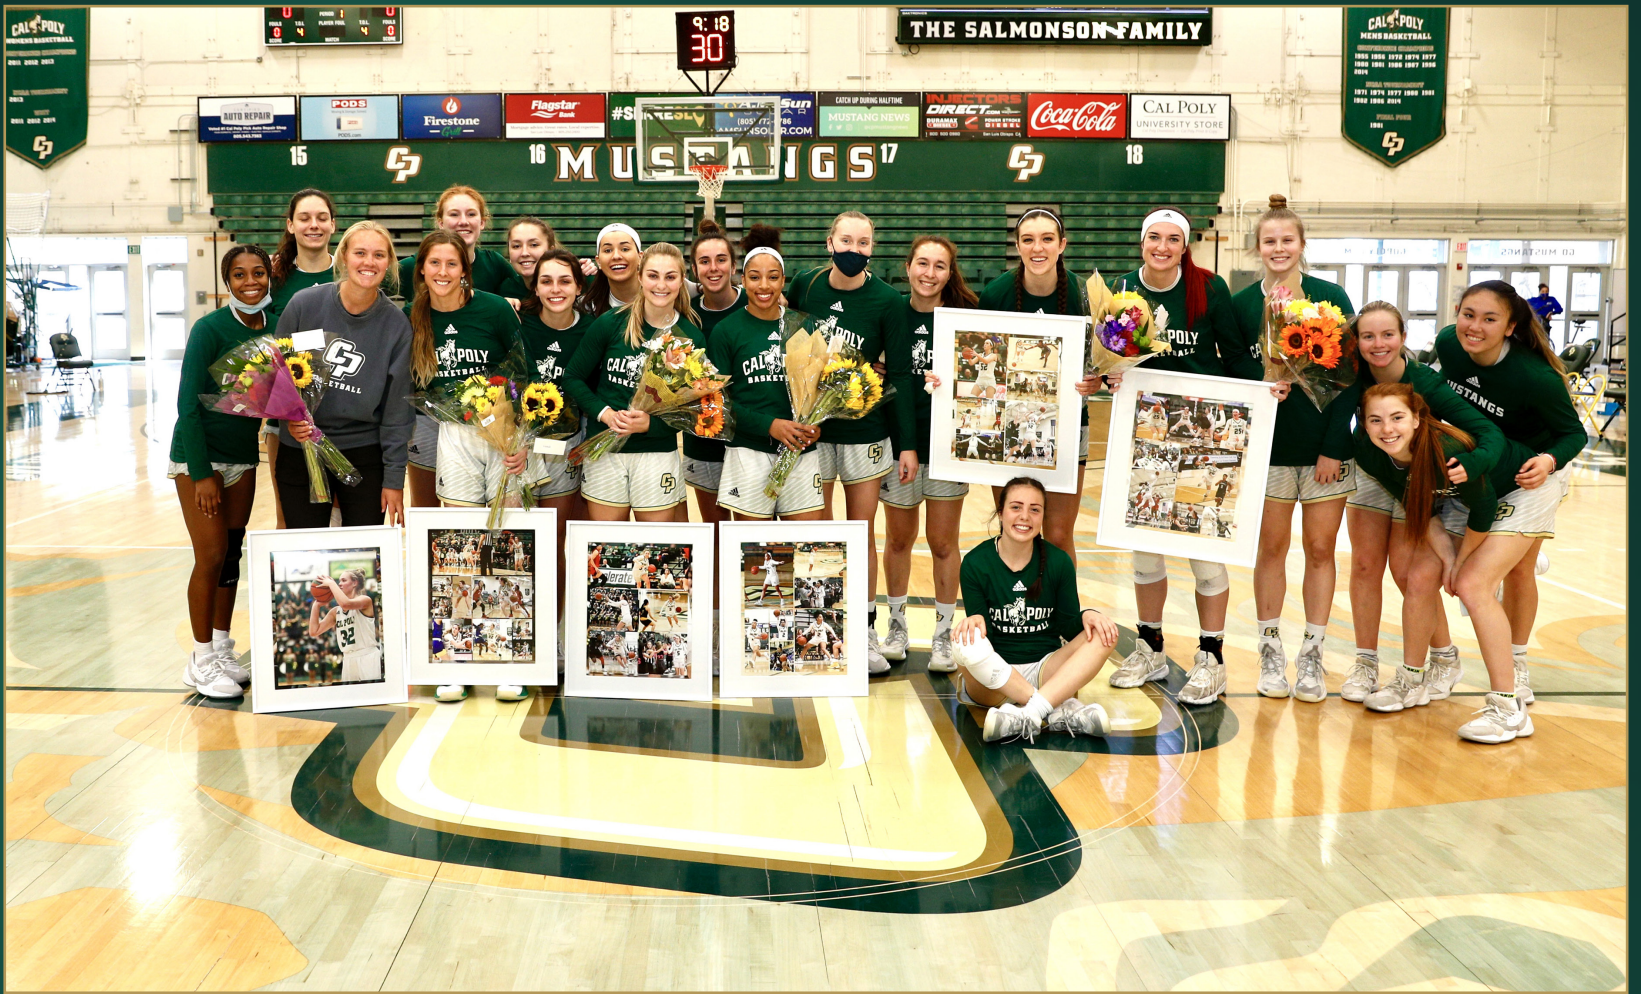

MUSTANGS

HOOPS GAMEDAY

**2021 AIR FORCE RESERVE
BIG WEST BASKETBALL CHAMPIONSHIPS**

**Conference Tournament
@ Michelob Ultra Arena • Mandalay Bay Resort
Las Vegas, NV**

**WatchESPN (ESPN3) app /
1280 AM / 101.7 FM The Ticket & TuneIn app**