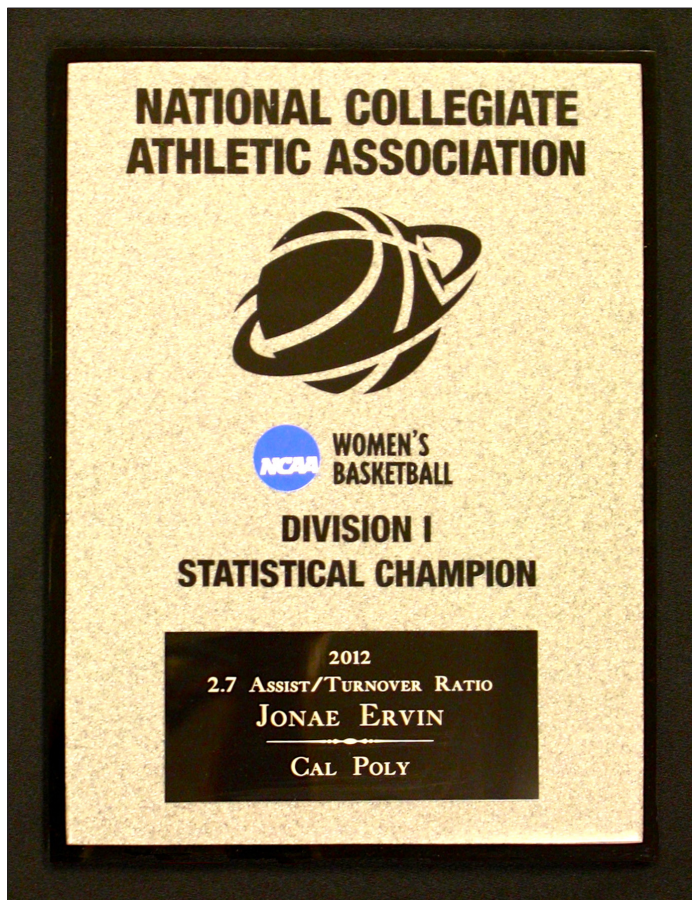

YEAR-BY-YEAR RESULTS (CONTINUED)

Mustang point guard Jonae Ervin led the nation in assist-to-turnover ratio in 2011-12, at 2.7. A four-year starter, Ervin helped lead Cal Poly to Big West regular-season championships as a freshman and sophomore, as well as the conference tournament title as a junior, culminating in a trip to the NCAA Tournament.