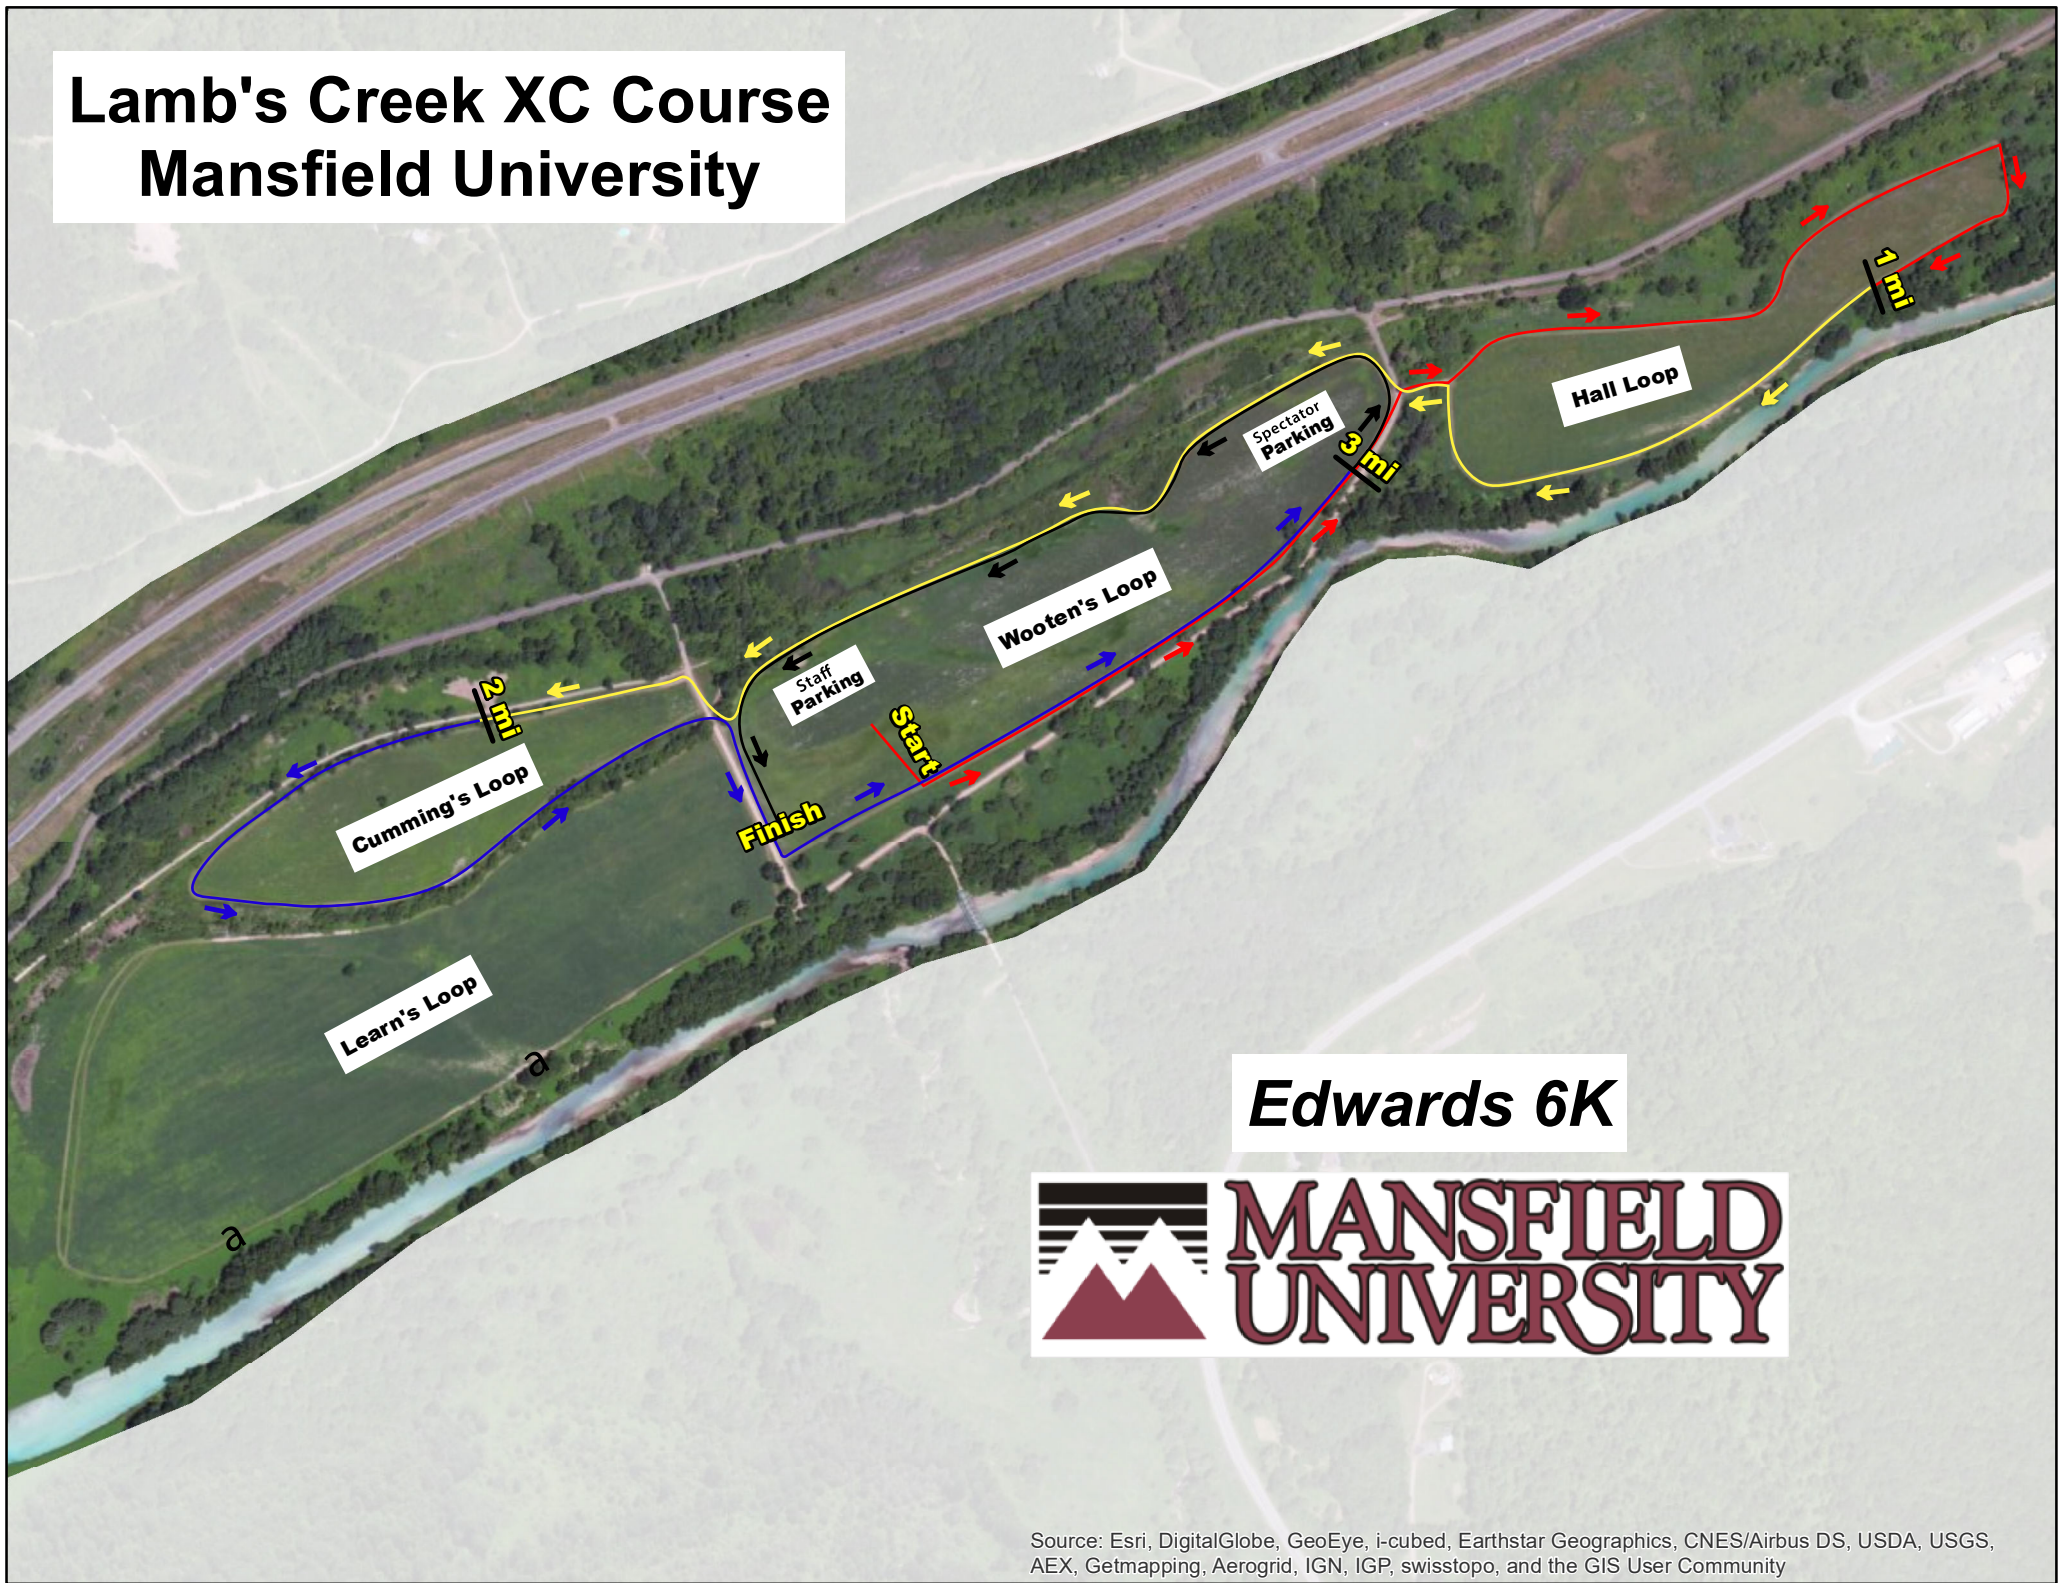

Lamb's Creek XC Course Mansfield University

Edwards 6K

Source: Esri, DigitalGlobe, GeoEye, i-cubed, Earthstar Geographics, CNES/Airbus DS, USDA, USGS, AEX, Getmapping, Aerogrid, IGN, IGP, swisstopo, and the GIS User Community