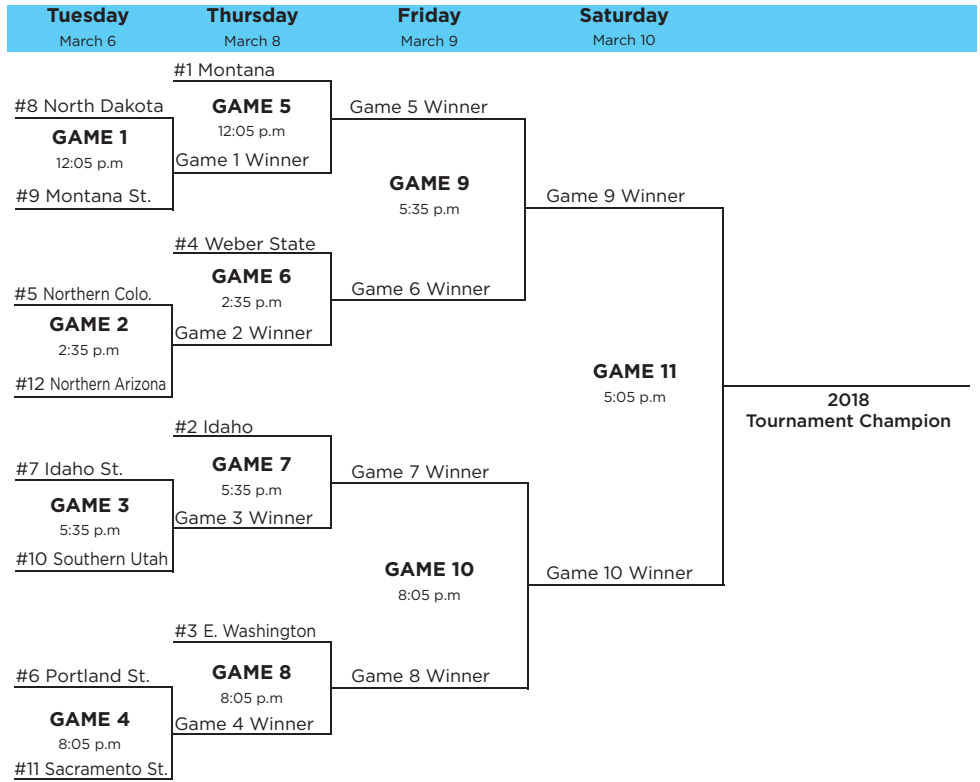

2018 Big Sky Conference Men's Basketball Championship

March 6, 8-10

Reno Events Center - Reno, Nevada

GRIZ HOOPS ROSTER

No.	Name	Year	Pos.	Ht.	Wt.	Hometown (Previous School)	GP-GS	PPG	RPG	AST	BLK	STL
0	Michael Oguine	Jr.	G	6-2	171	Los Angeles, Calif. (Chaminade Prep H.S.)	30-30	15.3	5.5	61	16	42
1	Timmy Falls	Fr.	G	6-2	171	Dublin, Calif. (Dublin H.S.)	29-0	4.5	0.9	48	1	21
2	Donaven Dorsey	R-Jr.	G	6-7	214	Lacey, Wash. (Washington/Timberline H.S.)	-	-	-	-	-	-
3	Niko Bevens	So.	G	6-6	214	Beaverton, Ore. (North Idaho/Beaverton H.S.)	14-0	0.2	0.1	1	0	1
4	Sayeed Pridgett	So.	G	6-5	195	Oakland, Calif. (El Cerrito H.S.)	30-0	8.2	4.2	39	13	35
5	Karl Nicholas	Fr.	F	6-8	212	Pearland, Texas (Glenda Dawson H.S.)	28-0	3.7	2.4	5	12	6
10	Lars Espe	Fr.	G	6-1	165	Bergen, Norway (Gimle BBK/Metis Videregaaende)	16-0	0.4	0.2	5	1	0
13	Trever Spoja	R-So.	G	6-3	164	Billings, Mont. (Billings West H.S.)	19-0	0.5	0.2	3	1	0
14	Ahmaad Rorie	R-Jr.	G	6-1	175	Tacoma, Wash. (Oregon/Lincoln H.S.)	30-30	16.9	3.8	110	5	39
15	Jamar Akoh	R-Jr.	F	6-8	253	Rancho Cucamonga, Calif. (Cal State Fullerton/Los Osos H.S.)	30-30	13.6	6.8	33	22	27
20	Fabijan Krslovic	Sr.	F	6-8	239	Sydney, Australia (St. Aloysius College)	30-30	6.9	4.8	46	16	28
24	Bobby Moorehead	Jr.	G	6-7	182	Tacoma, Wash. (Stadium H.S.)	30-30	7.6	5.1	38	15	40
32	Peter Jones	Fr.	F	6-8	225	Seattle, Wash. (O'Dea H.S.)	-	-	-	-	-	-
33	Kelby Kramer	Fr.	C	6-10	220	Rock Springs, Wyo. (Rock Springs H.S.)	-	-	-	-	-	-
40	Admir Besovic	Fr.	C	7-0	240	Sarajevo, Bosnia and Herzegovina (Virginia Episcopal School)	17-0	0.8	0.3	1	1	0

Head Coach: Travis DeCuire (Montana, '94), Fourth Season
Associate Head Coach: Chris Cobb (Menlo College, '09), Fourth Season
Assistant Coach: Jay Flores (Chico State, '12), Second Season
Assistant Coach: Rachi Wortham (Eastern Washington, '06), Second Season