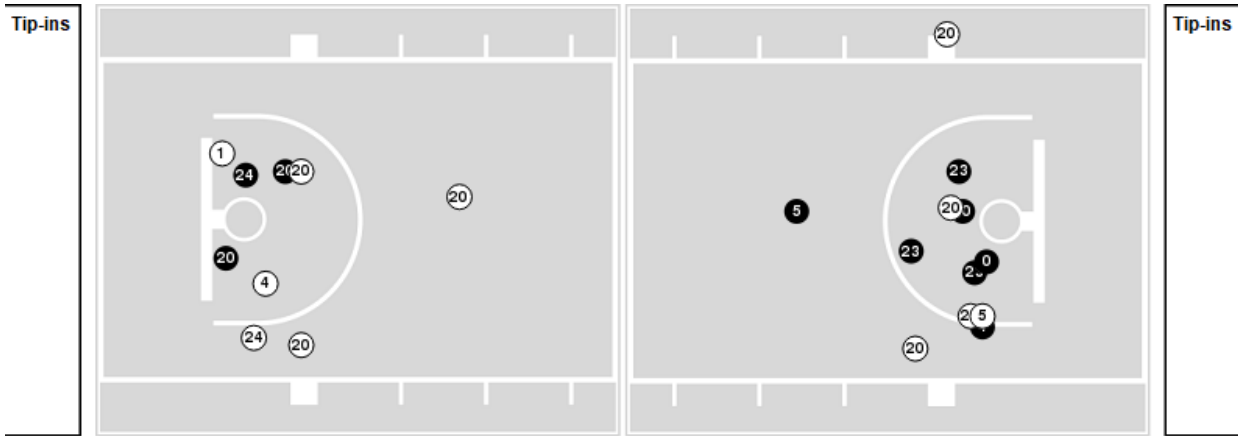

Blow Up Chart

● Made   ○ Missed   N - Player Number

TCU	M/A	%
Field Goals	22/49	45
2 Points	13/31	42
3 Points	9/18	50
Free Throws	26/30	87

TCU	M/A	%
Points in the Paint	20 (10 / 20)	50
Fast Break Points	14 (8/9)	89
Second Chance Points	6 (4/4)	100
Effective FG%	54