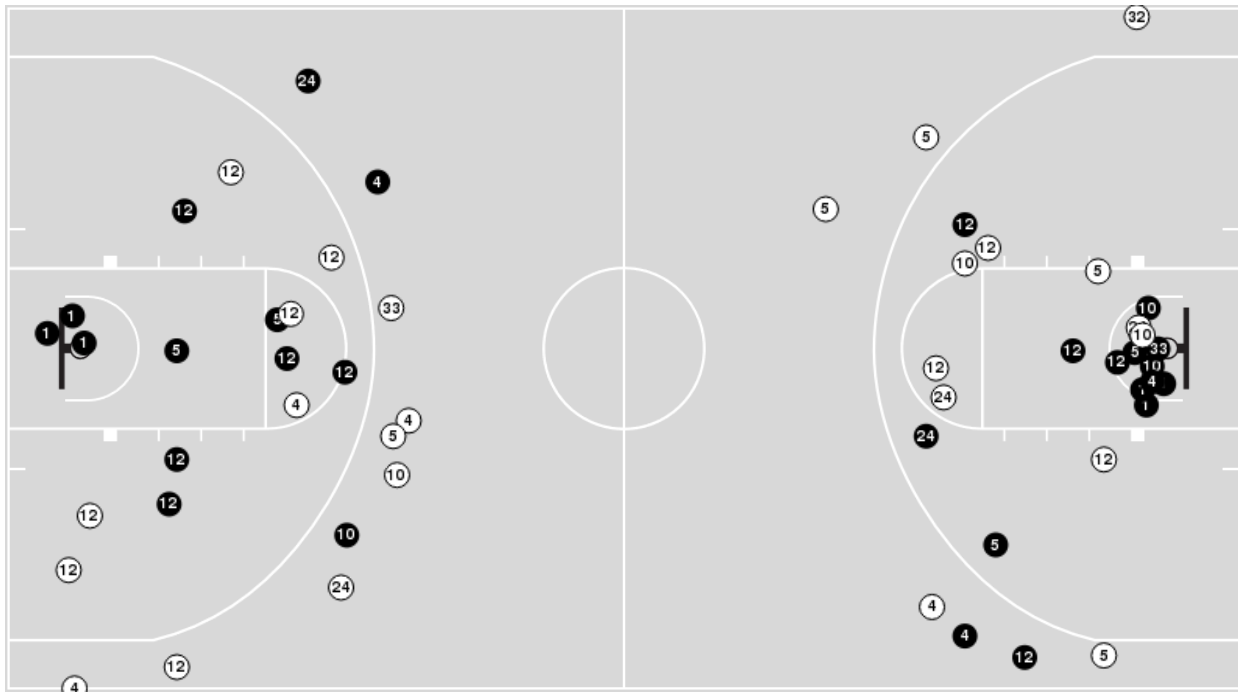

Officials: Chaney Muench, Chris Saucedo, Demoya Williams

Players => 0, 1, 4, 5, 10, 11, 12, 14, 23, 24, 32, 33FG Types=>AllResults=>All

Texas Tech

All Field Goals