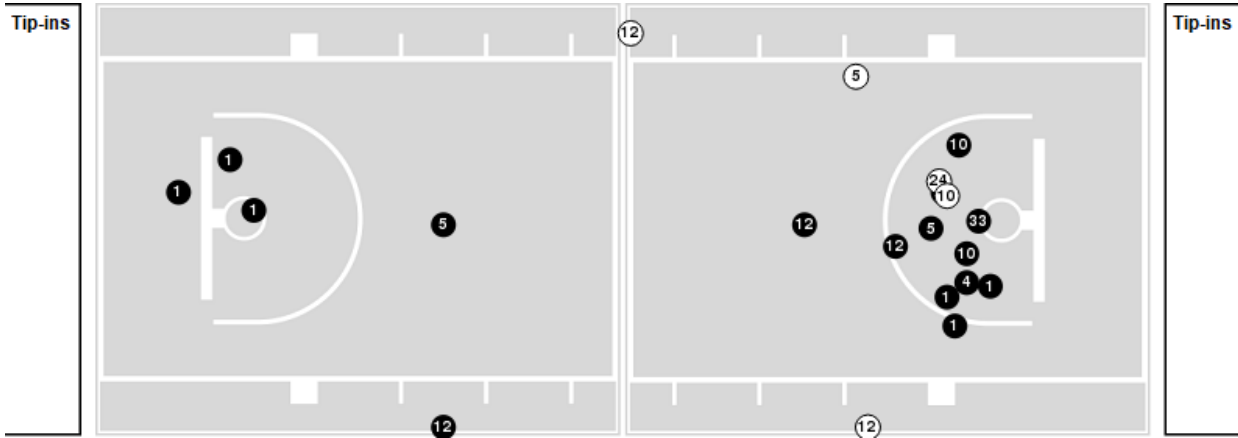

Blow Up Chart

● Made ○ Missed N - Player Number

Texas Tech	M/A	%
Field Goals	29/55	53
2 Points	24/38	63
3 Points	5/17	29
Free Throws	20/26	77

Texas Tech	M/A	%
Points in the Paint	30 (15 / 18)	83
Fast Break Points	4 (2/2)	100
Second Chance Points	15 (9/10)	90
Effective FG%	57