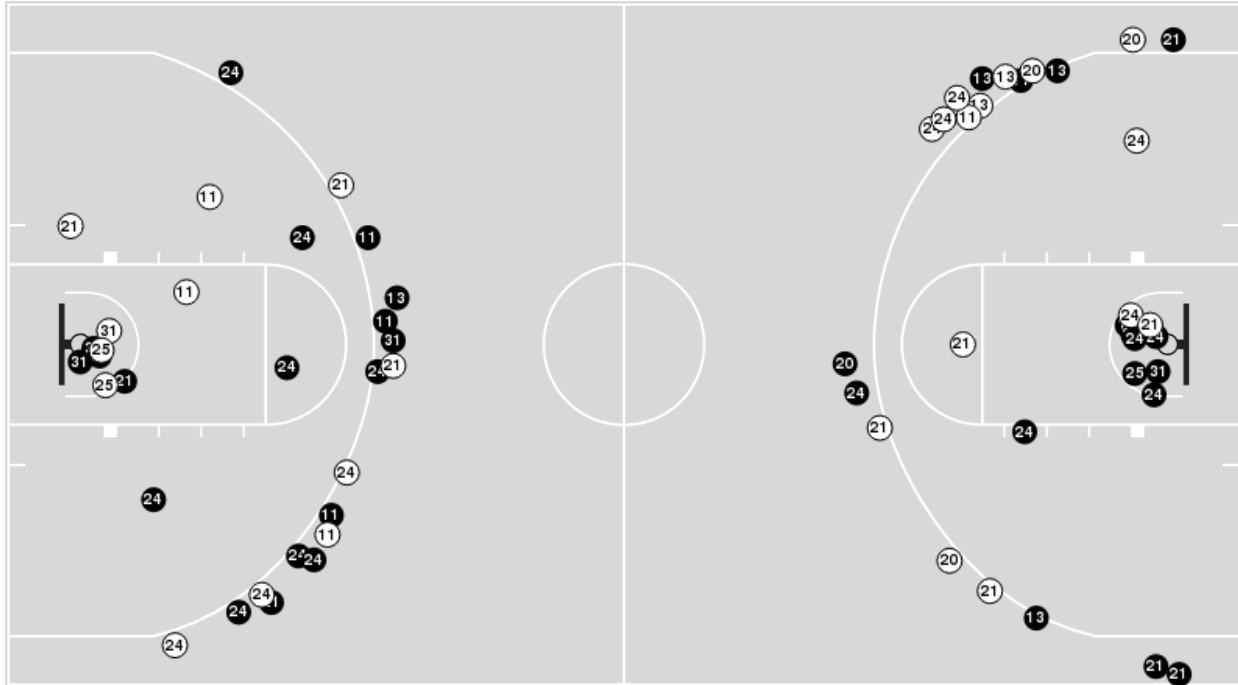

Players => AllFG Types=>AllResults=>All

Iowa St.

All Field Goals