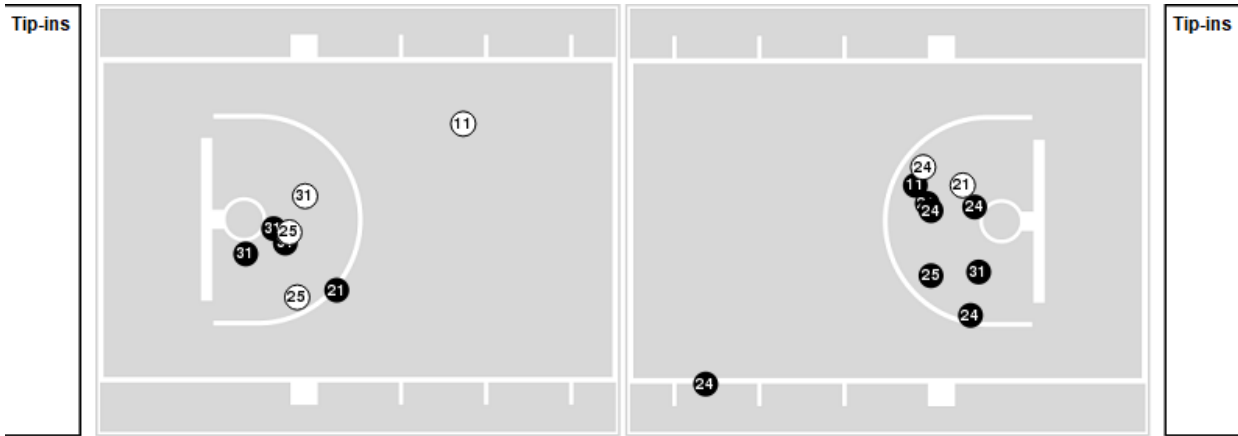

Blow Up Chart

● Made   ○ Missed   N - Player Number

Iowa St.	M/A	%
Field Goals	35/62	56
2 Points	16/26	62
3 Points	19/36	53
Free Throws	4/4	100

Iowa St.	M/A	%
Points in the Paint	22 (11 / 17)	65
Fast Break Points	0 (0/0)	0
Second Chance Points	9 (4/8)	50
Effective FG%	72