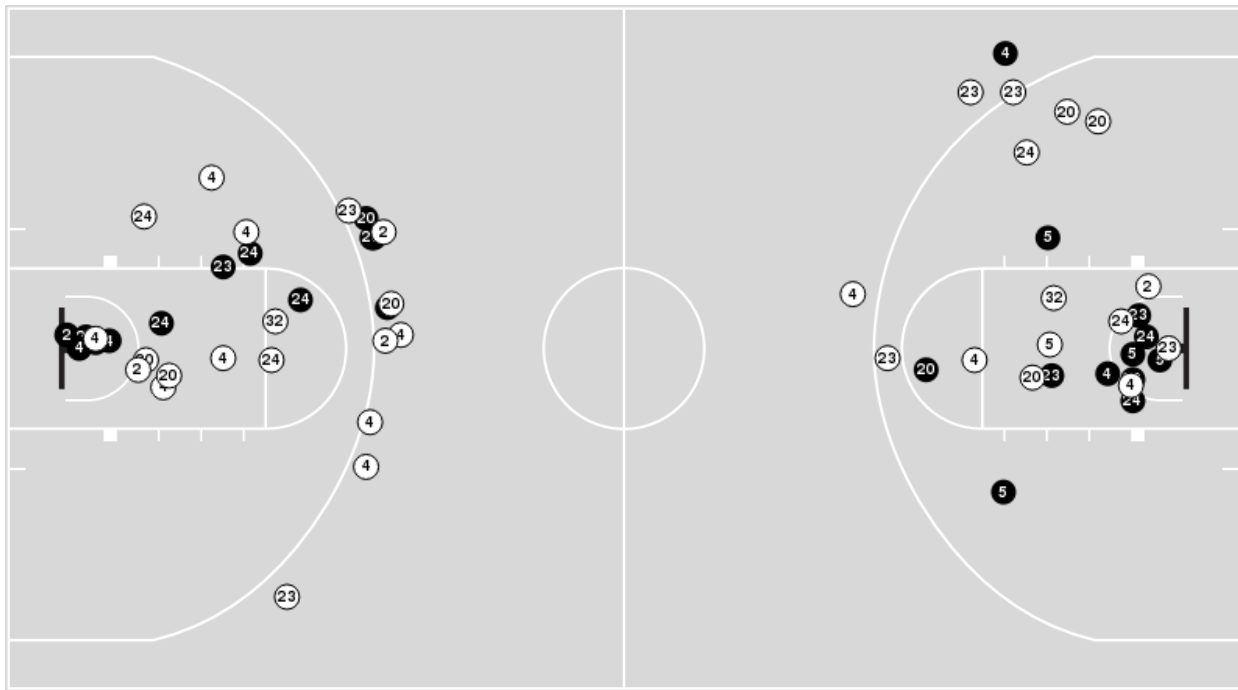

Players => 0, 1, 2, 3, 4, 5, 10, 11, 13, 14, 15, 20, 21, 23, 24, 32 FG Types=>All Results=>All

TCU

All Field Goals