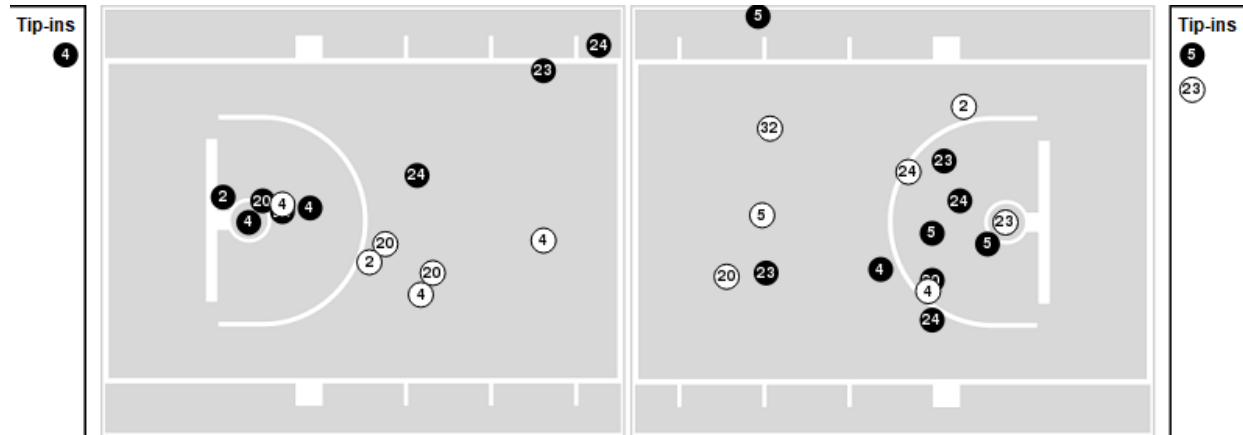

Blow Up Chart

● Made ○ Missed N - Player Number

TCU	M/A	%
Field Goals	26/60	43
2 Points	21/45	47
3 Points	5/15	33
Free Throws	13/16	81

TCU	M/A	%
Points in the Paint	30 (15 / 28)	54
Fast Break Points	0 (0/0)	0
Second Chance Points	8 (5/6)	83
Effective FG%	48