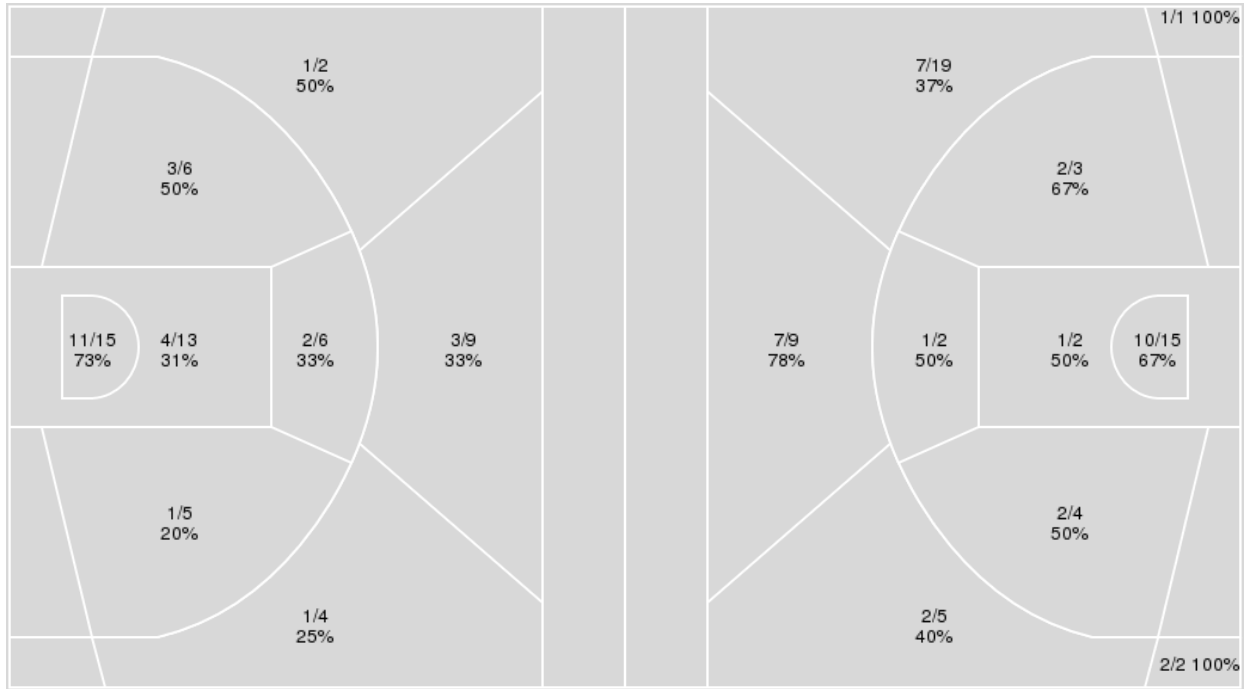

Iowa St. at TCU

02/12/22 Ed and Rae Schollmaier Arena, Fort Worth
2021-22 Women's Basketball

Game Time: 1:00 PM
Game Duration: 1:37
Attendance: 1,811

Officials: Dee Kanter, Brian Garland, Saif Esho

{ Players => 0, 1, 2, 3, 4, 5, 10, 11, 13, 14, 15, 20, 21, 23, 24, 32; } FG { Players => All; } FG Types => All; Results => All;
Types => All; Results => All;

TCU

Iowa St.

TCU	M/A	%
Field Goals	26/60	43
2 Points	21/45	47
3 Points	5/15	33
Free Throws	13/16	81

Iowa St.	M/A	%
Field Goals	35/62	56
2 Points	16/26	62
3 Points	19/36	53
Free Throws	4/4	100