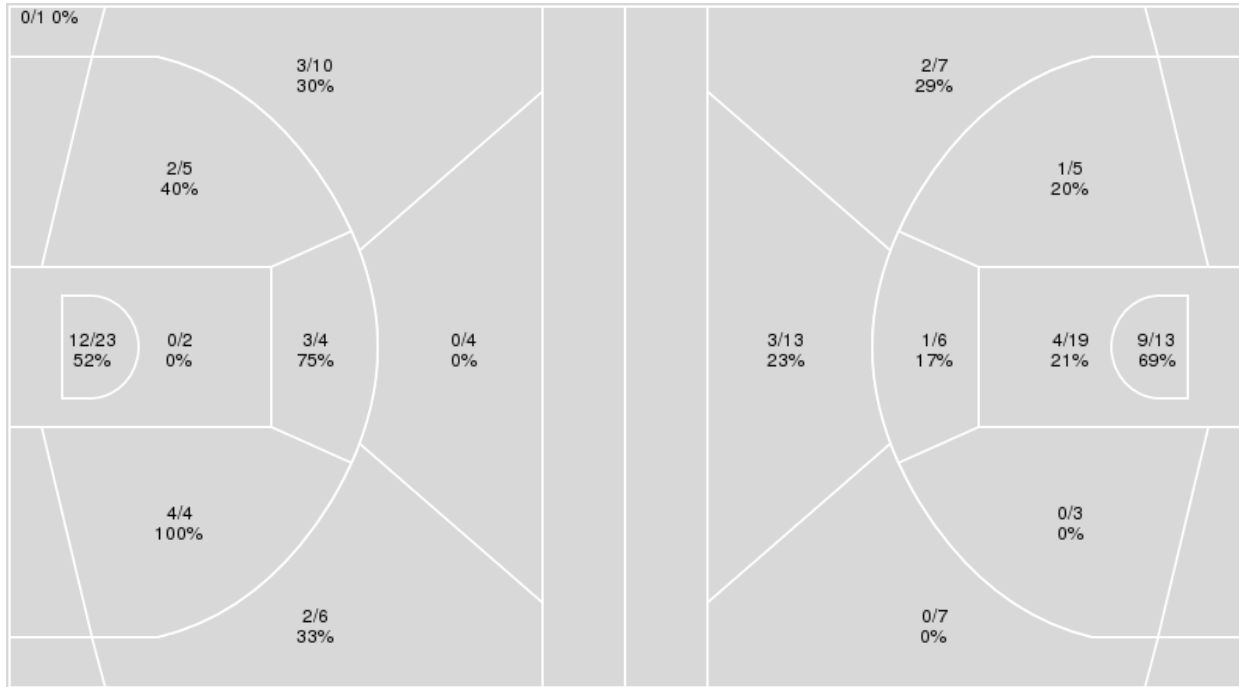

Officials: Gina Cross, Michael McConnell, Jesse Dickerson

{ Players => 1, 3, 11, 12, 13, 15, 20, 21, 23, 24, 25, 31, 32; } FG Types => All; Results => All;

{ Players => 0, 1, 2, 3, 4, 5, 10, 11, 13, 14, 15, 20, 21, 23, 24, 32; } FG Types => All; Results => All;

#12 Iowa State

TCU

#12 Iowa State	M/A	%
Field Goals	26/59	44
2 Points	21/38	55
3 Points	5/21	24
Free Throws	21/24	88

TCU	M/A	%
Field Goals	20/73	27
2 Points	15/46	33
3 Points	5/27	19
Free Throws	2/9	22