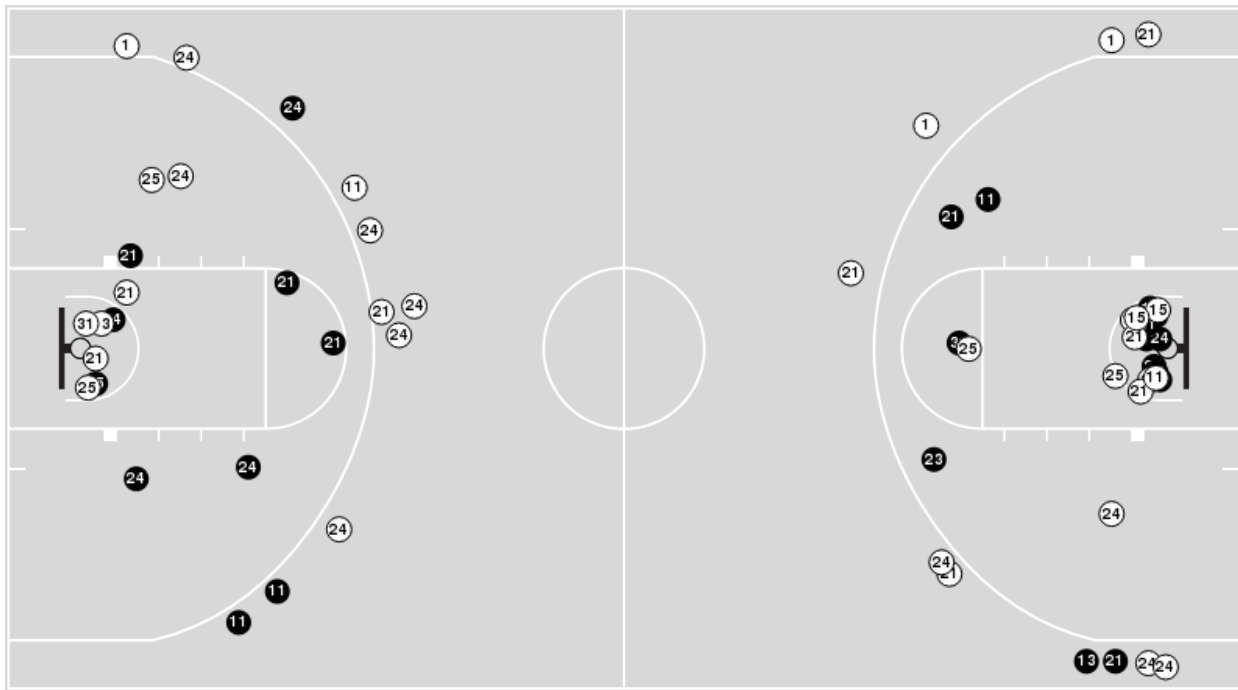

Officials: Gina Cross, Michael McConnell, Jesse Dickerson

Players => 1, 3, 11, 12, 13, 15, 20, 21, 23, 24, 25, 31, 32FG Types=>AllResults=>All

#12 Iowa State

All Field Goals

Blow Up Chart

● Made ○ Missed N - Player Number