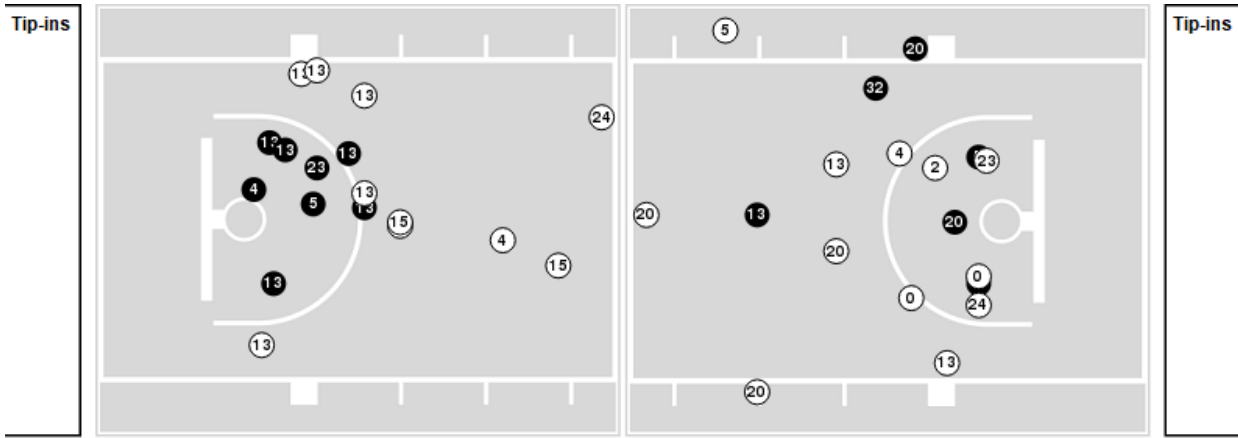

Blow Up Chart

● Made ○ Missed N - Player Number

TCU	M/A	%
Field Goals	20/73	27
2 Points	15/46	33
3 Points	5/27	19
Free Throws	2/9	22

TCU	M/A	%
Points in the Paint	26 (13 / 32)	41
Fast Break Points	2 (1/2)	50
Second Chance Points	9 (4/11)	36
Effective FG%	31