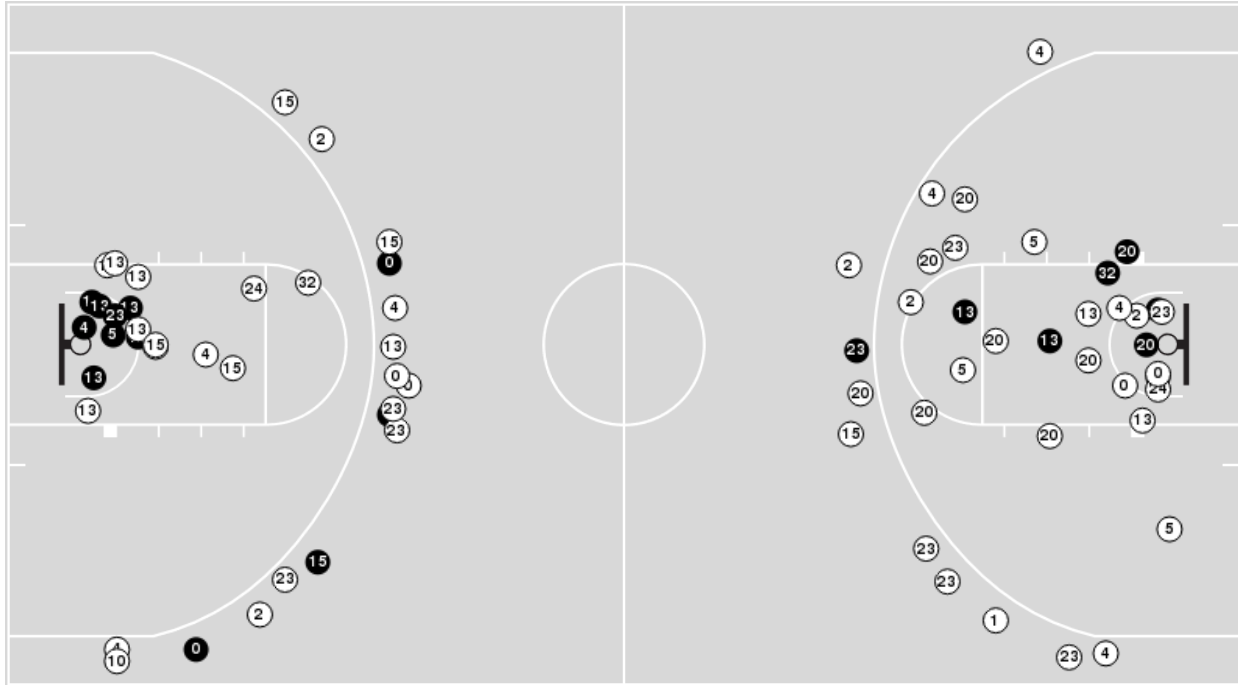

Officials: Gina Cross, Michael McConnell, Jesse Dickerson

Players => 0, 1, 2, 3, 4, 5, 10, 11, 13, 14, 15, 20, 21, 23, 24, 32 FG Types=>AllResults=>All

TCU

All Field Goals