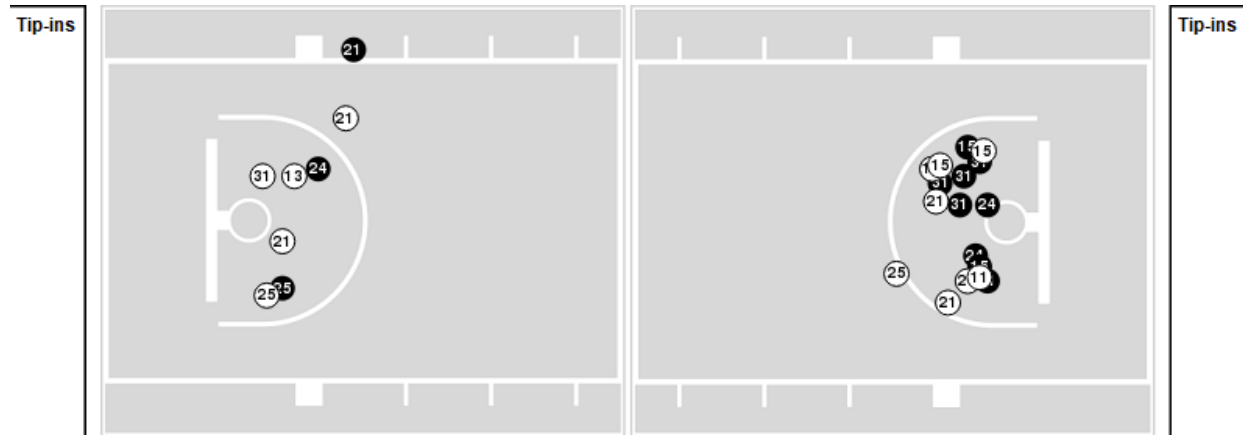

Officials: Gina Cross, Michael McConnell, Jesse Dickerson

Players => 1, 3, 11, 12, 13, 15, 20, 21, 23, 24, 25, 31, 32FG Types=>AllResults=>All

#12 Iowa State

All Field Goals

Blow Up Chart

● Made ○ Missed N - Player Number