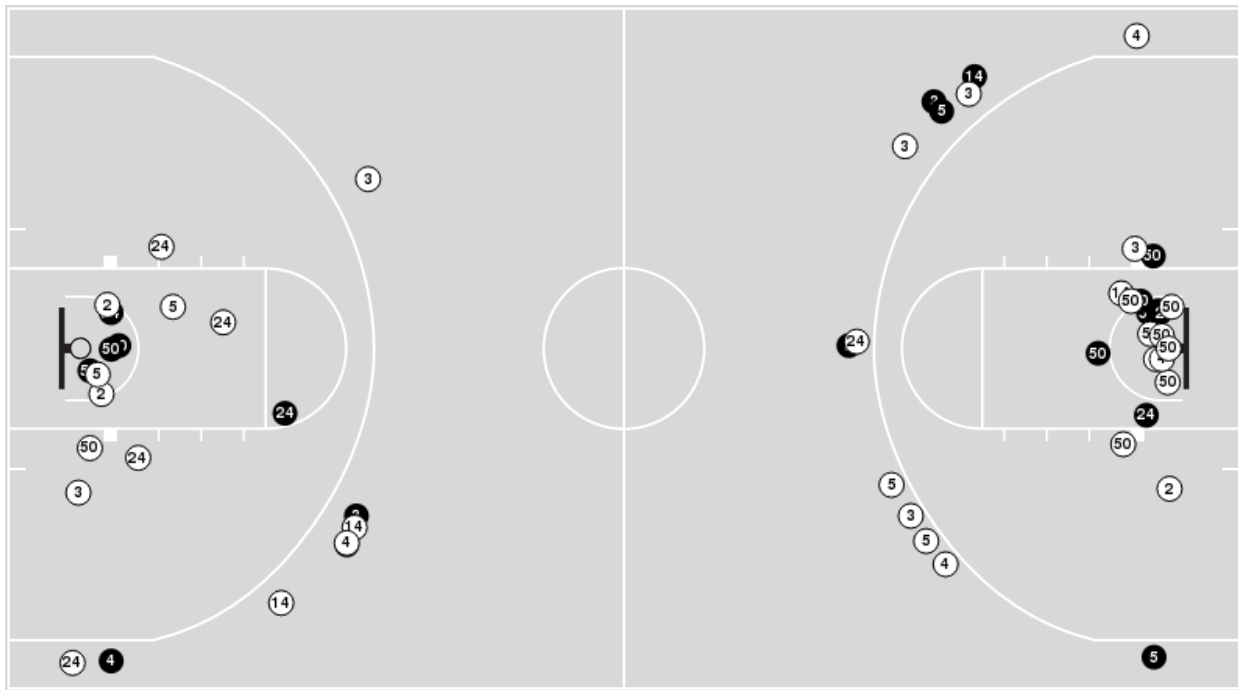

Players => 1, 2, 3, 4, 5, 10, 12, 13, 14, 15, 23, 24, 41, 50FG Types=>AllResults=>All

Kansas St.

All Field Goals