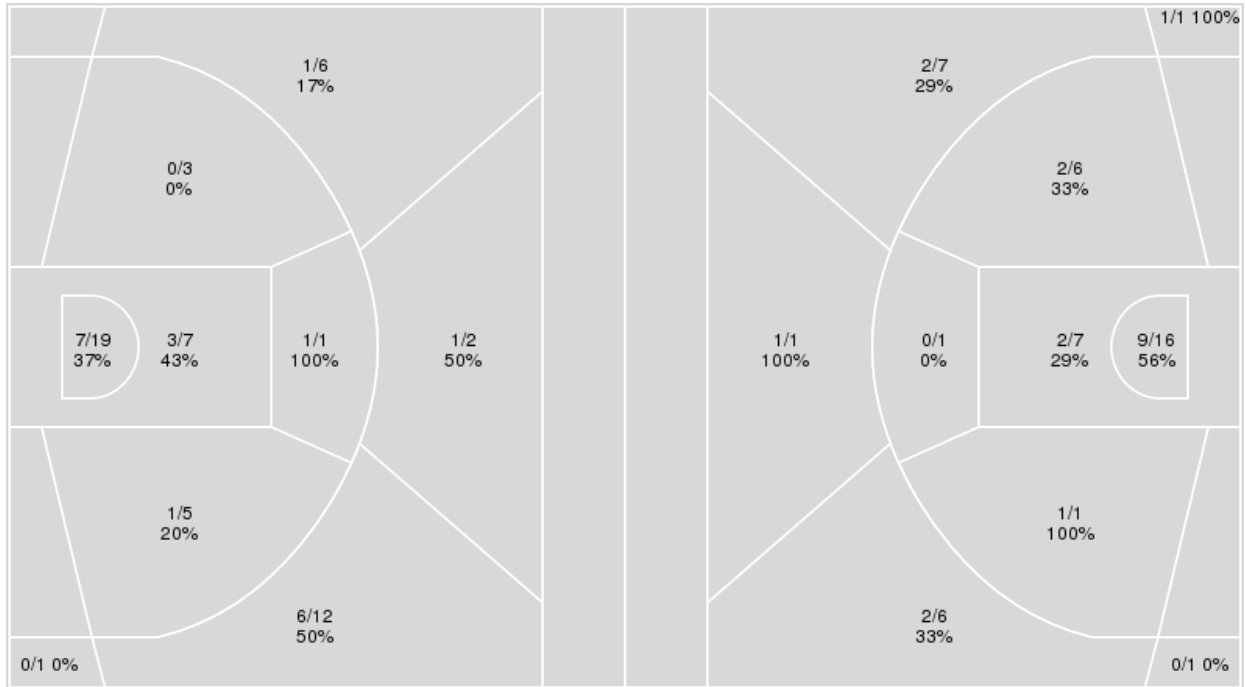

TCU at Kansas St.

01/29/22 Bramlage Coliseum, Manhattan
2021-22 Women's Basketball

Officials: Felicia Grinter, Nykesha Thompson, Marty Cook

{ Players => 1, 2, 3, 4, 5, 10, 12, 13, 14, 15, 23, 24, 41, 50; } FG Types
=> All; Results => All;

{ Players => 0, 1, 2, 3, 4, 5, 10, 11, 13, 14, 15, 20, 21, 23, 24, 32; } FG
Types => All; Results => All;

Kansas St.

TCU

Kansas St.	M/A	%
Field Goals	20/56	36
2 Points	12/35	34
3 Points	8/21	38
Free Throws	15/16	94

TCU	M/A	%
Field Goals	20/47	43
2 Points	14/31	45
3 Points	6/16	38
Free Throws	8/13	62