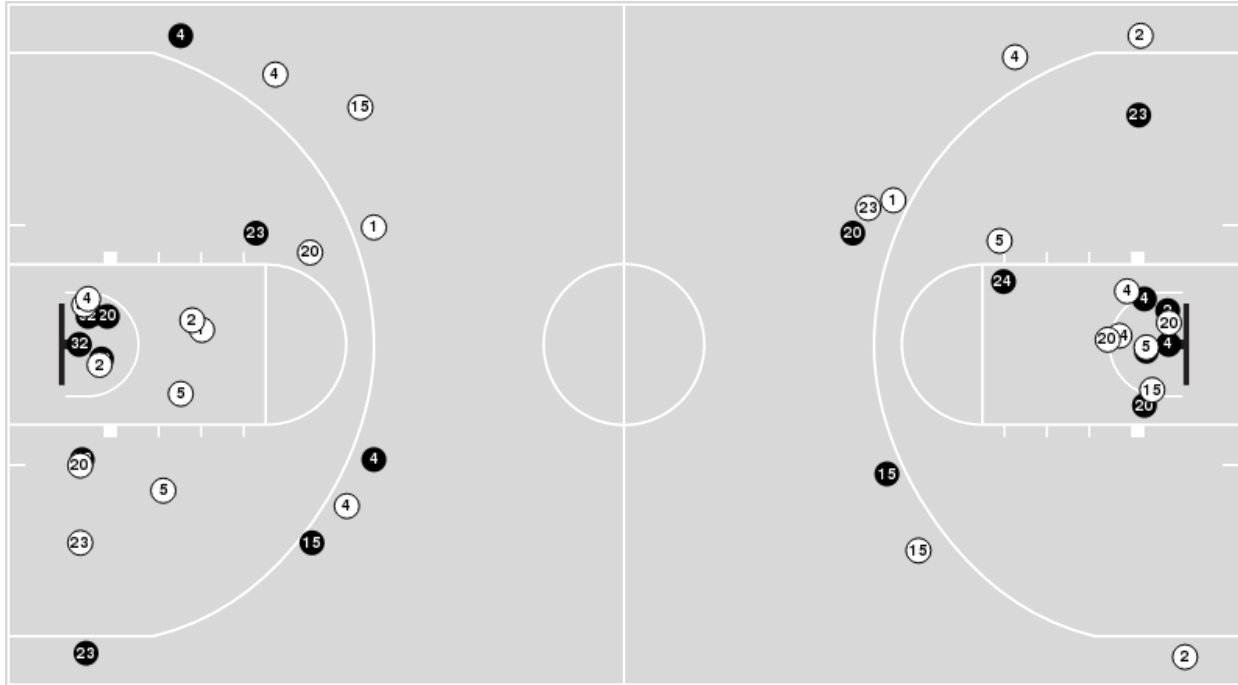

Officials: Felicia Grinter, Nykesha Thompson, Marty Cook

Players => 0, 1, 2, 3, 4, 5, 10, 11, 13, 14, 15, 20, 21, 23, 24, 32 FG Types=>All Results=>All

TCU

All Field Goals