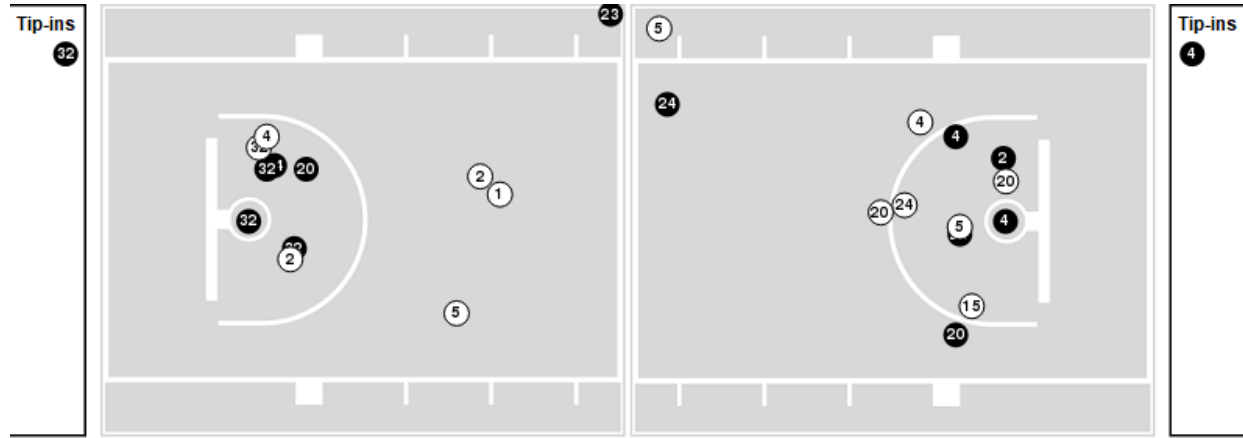

Officials: Felicia Grinter, Nykesha Thompson, Marty Cook

Players => 0, 1, 2, 3, 4, 5, 10, 11, 13, 14, 15, 20, 21, 23, 24, 32 FG Types=>All Results=>All

TCU

All Field Goals

Blow Up Chart

● Made ○ Missed N - Player Number