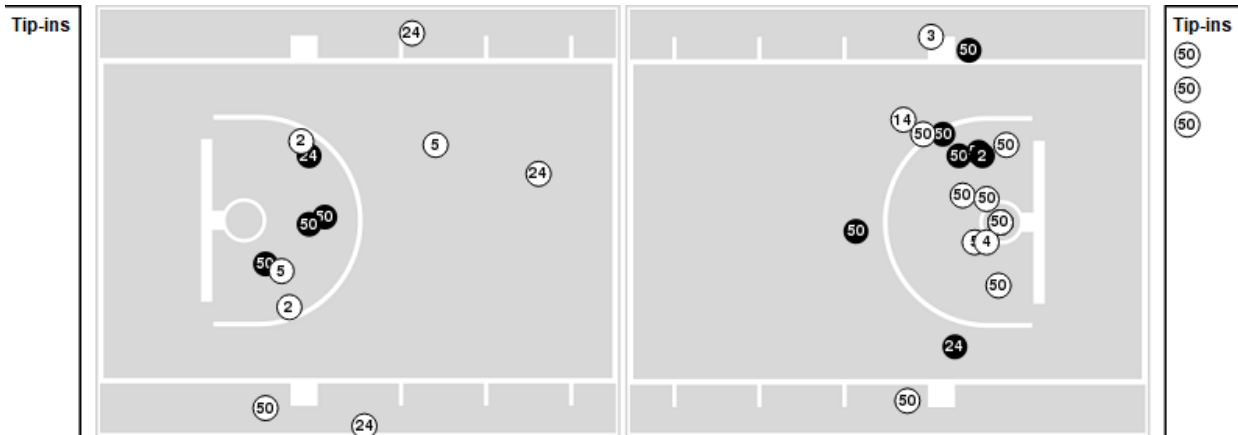

Blow Up Chart

● Made ○ Missed N - Player Number

Kansas St.	M/A	%
Field Goals	20/56	36
2 Points	12/35	34
3 Points	8/21	38
Free Throws	15/16	94

Kansas St.	M/A	%
Points in the Paint	20 (10 / 26)	38
Fast Break Points	10 (4/4)	100
Second Chance Points	4 (4/11)	36
Effective FG%	43