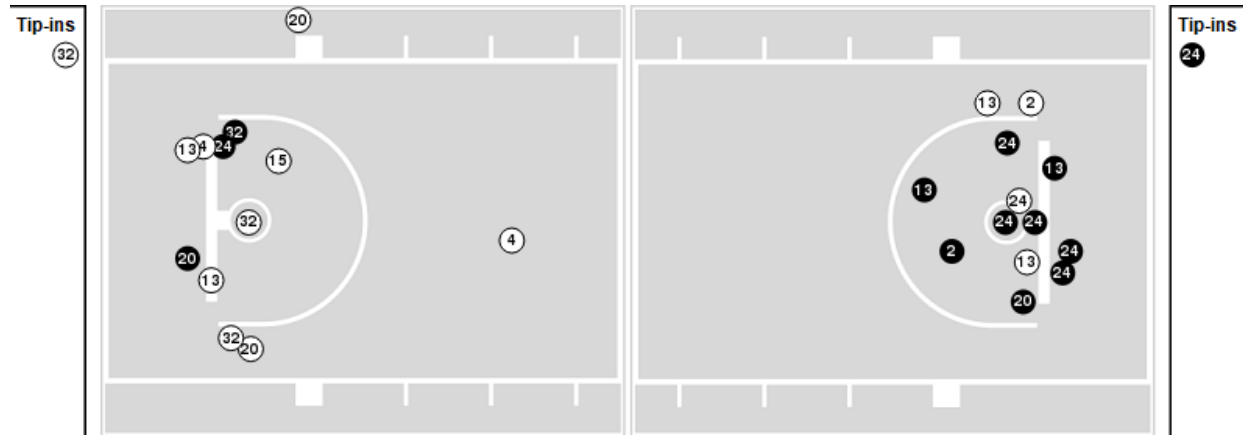

Blow Up Chart

● Made ○ Missed N - Player Number

TCU	M/A	%
Field Goals	21/60	35
2 Points	14/37	38
3 Points	7/23	30
Free Throws	4/7	57

TCU	M/A	%
Points in the Paint	24 (12 / 24)	50
Fast Break Points	7 (3/5)	60
Second Chance Points	4 (2/5)	40
Effective FG%	41