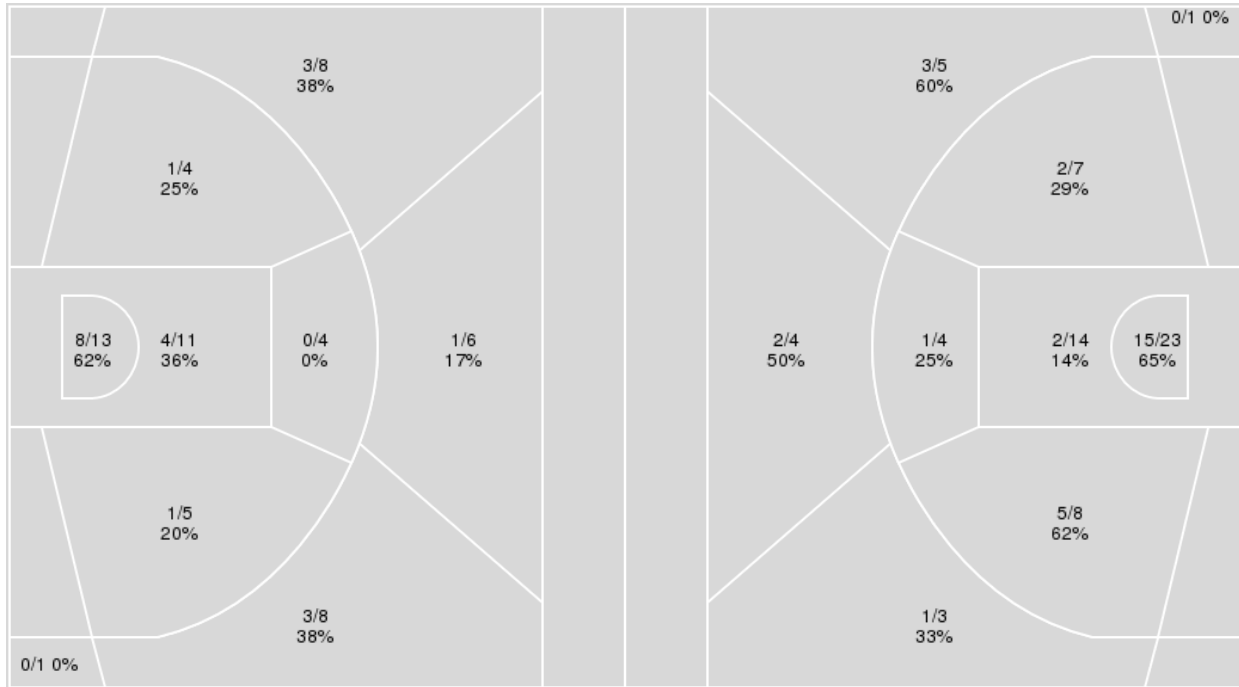

SMU at TCU

01/02/22 Ed and Rae Schollmaier Arena, Fort Worth
2021-22 Women's Basketball

Game Time: 2:00 PM
Game Duration: 1:48
Attendance: 1,461

Officials: Gina Cross, Brenda Pantoja, Nykeshia Thompson

{ Players => 0, 1, 2, 3, 4, 5, 10, 11, 13, 14, 15, 20, 21, 23, 24, 32; } FG { Players => All; } FG Types => All; Results => All;
Types => All; Results => All;

TCU

SMU

TCU	M/A	%
Field Goals	21/60	35
2 Points	14/37	38
3 Points	7/23	30
Free Throws	4/7	57

SMU	M/A	%
Field Goals	31/69	45
2 Points	25/56	45
3 Points	6/13	46
Free Throws	11/19	58