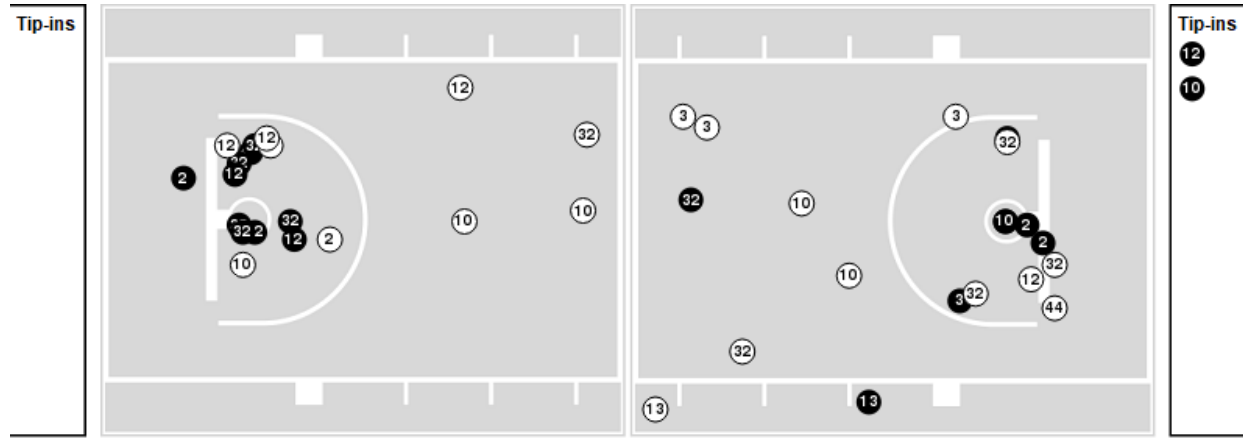

Blow Up Chart

● Made   ○ Missed   N - Player Number

SMU	M/A	%
Field Goals	31/69	45
2 Points	25/56	45
3 Points	6/13	46
Free Throws	11/19	58

SMU	M/A	%
Points in the Paint	34 (17 / 37)	46
Fast Break Points	21 (12/14)	86
Second Chance Points	14 (8/13)	62
Effective FG%	49