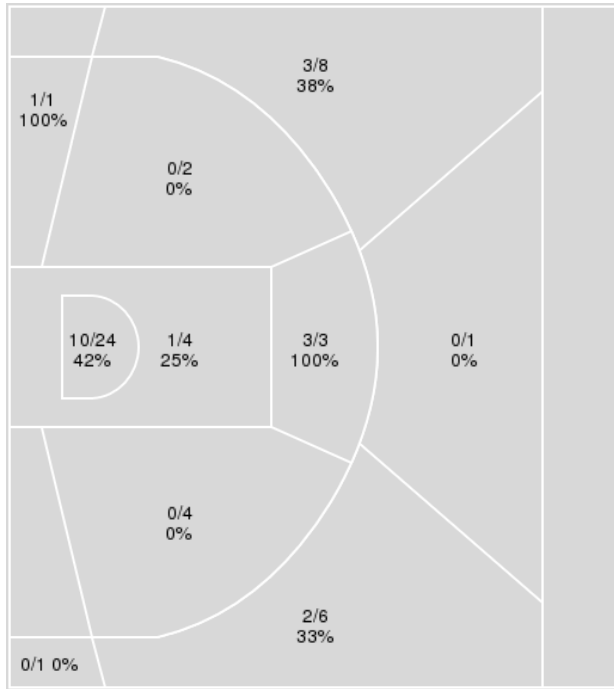

Texas Tech at TCU

01/19/22 Ed and Rae Schollmaier Arena, Fort Worth
2021-22 Women's Basketball

Game Time: 6:30 PM
Game Duration: 1:54
Attendance: 1,944

Officials: Dee Kanter, Eric Brewton, Saif Esho

{ Players => 0, 1, 2, 3, 4, 5, 10, 11, 13, 14, 15, 20, 21, 23, 24, 32; } FG Types => All; Results => All;
Types => All; Results => All;

TCU