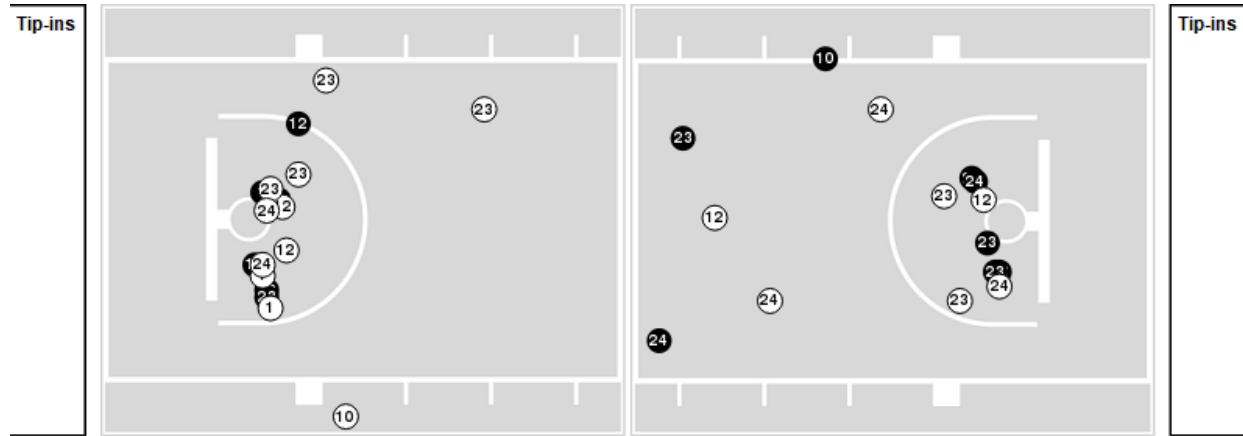

Blow Up Chart

● Made ○ Missed N - Player Number

Texas Tech	M/A	%
Field Goals	22/64	34
2 Points	21/57	37
3 Points	1/7	14
Free Throws	5/8	62

Texas Tech	M/A	%
Points in the Paint	28 (14 / 31)	45
Fast Break Points	2 (2/4)	50
Second Chance Points	6 (4/12)	33
Effective FG%	35