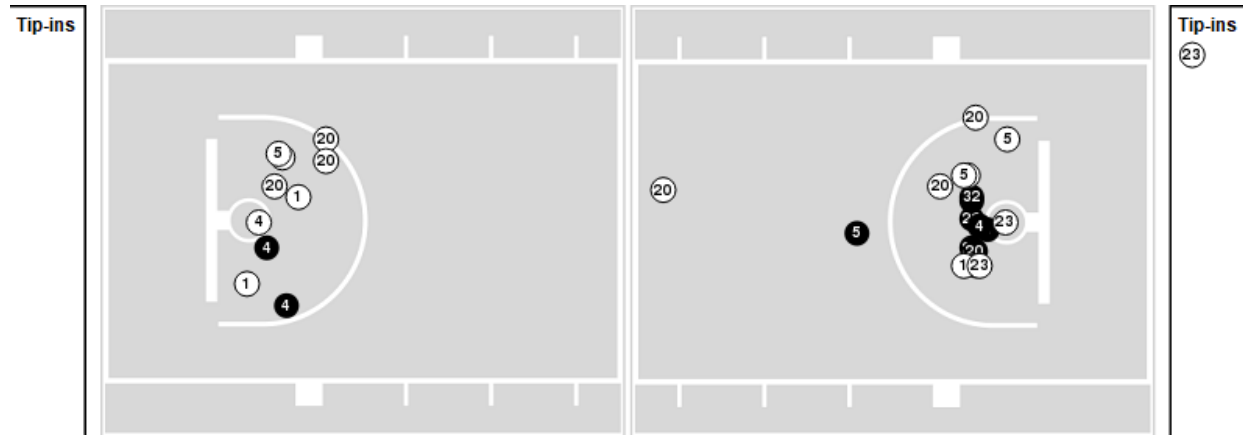

Blow Up Chart

● Made ○ Missed N - Player Number

TCU	M/A	%
Field Goals	20/54	37
2 Points	15/38	39
3 Points	5/16	31
Free Throws	6/7	86

TCU	M/A	%
Points in the Paint	22 (11 / 28)	39
Fast Break Points	8 (5/5)	100
Second Chance Points	0 (0/7)	0
Effective FG%	42