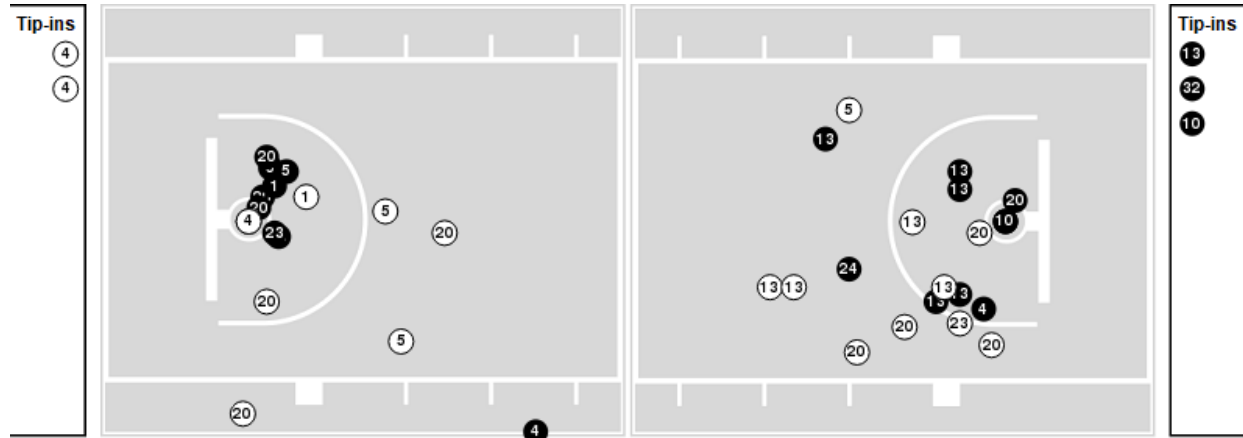

Blow Up Chart

● Made ○ Missed N - Player Number

TCU	M/A	%
Field Goals	27/70	39
2 Points	24/50	48
3 Points	3/20	15
Free Throws	14/20	70

TCU	M/A	%
Points in the Paint	40 (20 / 37)	54
Fast Break Points	12 (9/9)	100
Second Chance Points	11 (5/12)	42
Effective FG%	41