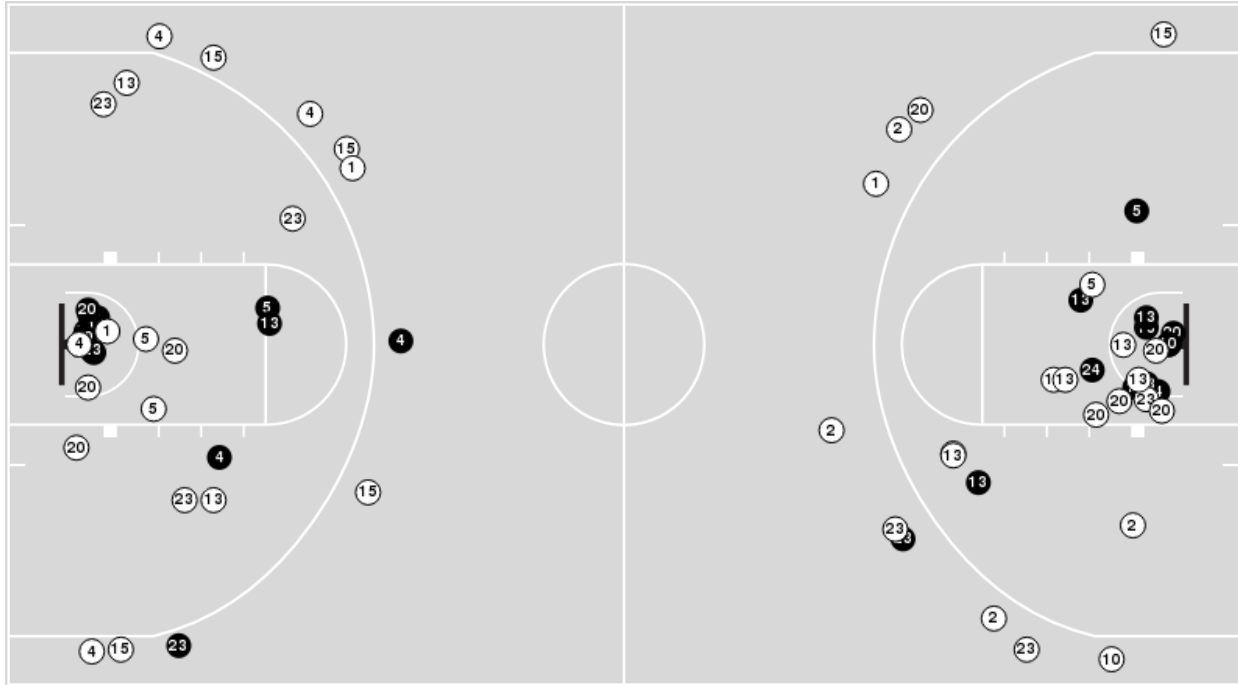

Players => AllFG Types=>AllResults=>All
TCU

All Field Goals