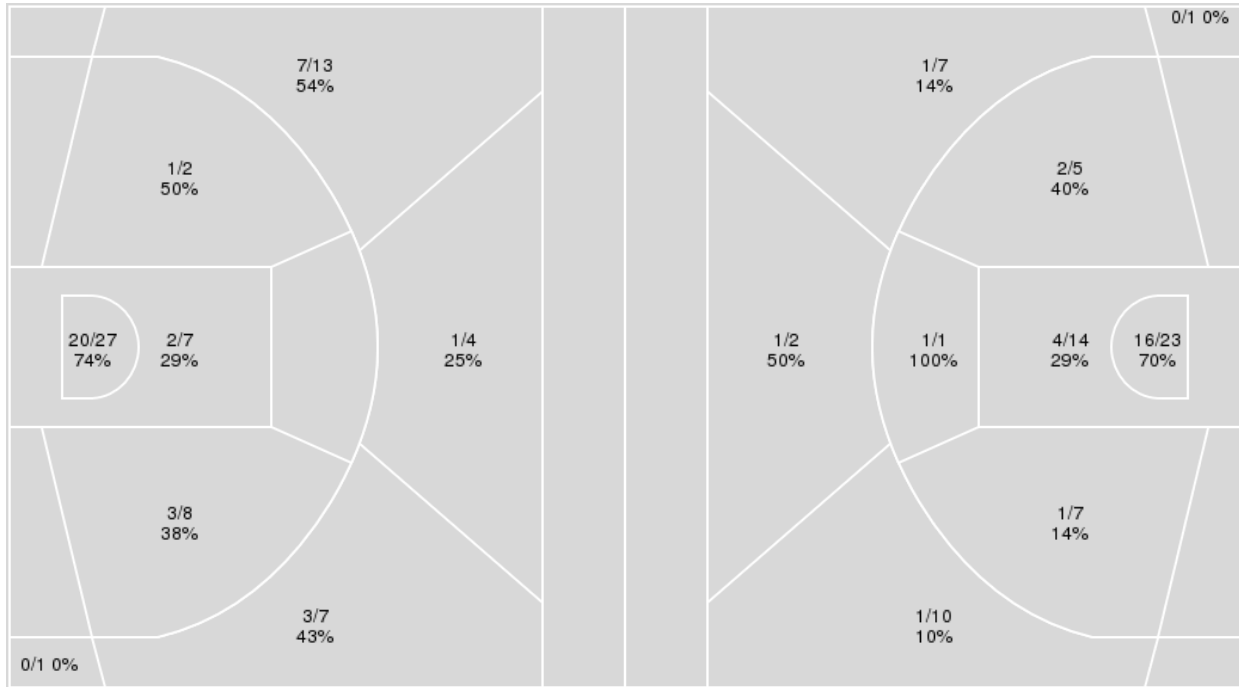

TCU at Oklahoma

01/15/22 Lloyd Noble Center, Norman
2021-22 Women's Basketball

Game Time: 1:30 PM
Game Duration: 2:03
Attendance: 2,460

Officials: Felicia Grinter, Kevin Pethtel, Scott Yarbough

{ Players => 1, 4, 10, 12, 13, 14, 21, 22, 23, 24, 25, 30, 33, 34; } FG
Types => All; Results => All;

{ Players => All; } FG Types => All; Results => All;

Oklahoma

TCU

Oklahoma	M/A	%
Field Goals	37/69	54
2 Points	26/44	59
3 Points	11/25	44
Free Throws	15/21	71

TCU	M/A	%
Field Goals	27/70	39
2 Points	24/50	48
3 Points	3/20	15
Free Throws	14/20	70