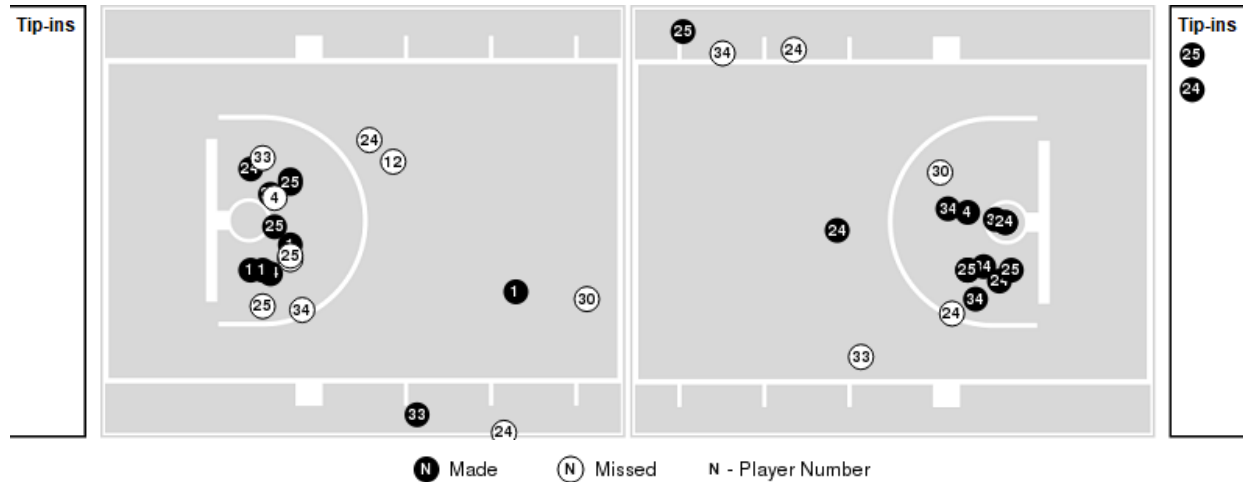

Blow Up Chart

Oklahoma	M/A	%
Field Goals	37/69	54
2 Points	26/44	59
3 Points	11/25	44
Free Throws	15/21	71

Oklahoma	M/A	%
Points in the Paint	44 (22 / 34)	65
Fast Break Points	22 (12/13)	92
Second Chance Points	10 (8/14)	57
Effective FG%	62