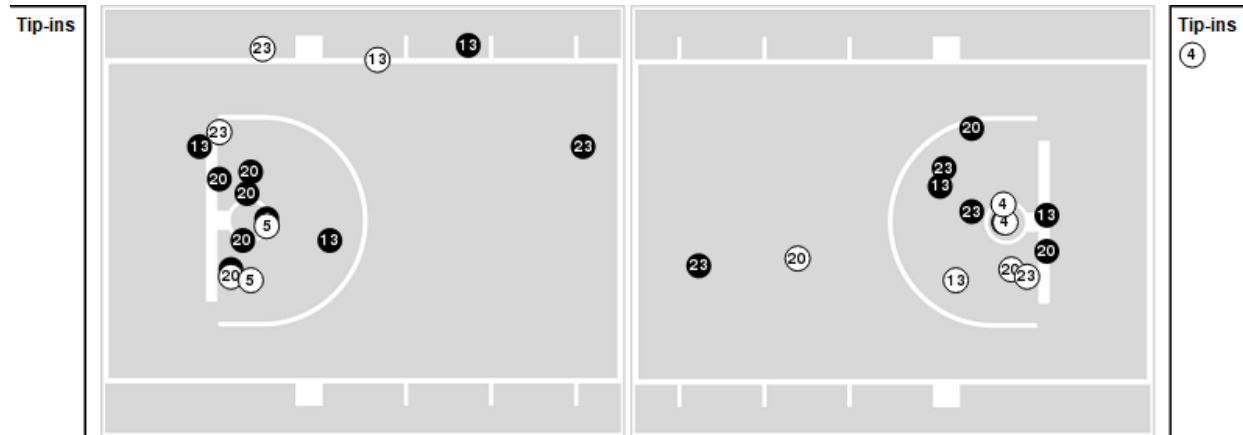

Officials: Brian Garland, Nykesha Thompson, Julie Krommenhoek

Players => 0, 1, 2, 3, 4, 5, 10, 11, 13, 14, 15, 20, 21, 23, 24, 32FG Types=>AllResults=>All

TCU

All Field Goals

Blow Up Chart

● Made ○ Missed N - Player Number