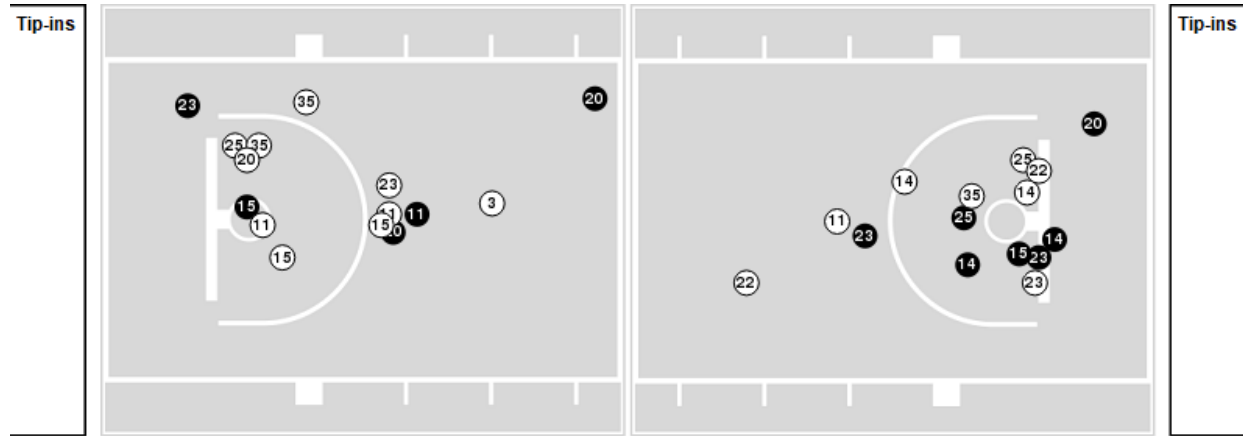

Officials: Brian Garland, Nykesha Thompson, Julie Krommenhoek

Players => 0, 1, 2, 3, 5, 11, 14, 15, 20, 22, 23, 24, 25, 30, 32, 35 FG Types=>All Results=>All

Oklahoma St.

All Field Goals

Blow Up Chart

● Made ○ Missed N - Player Number