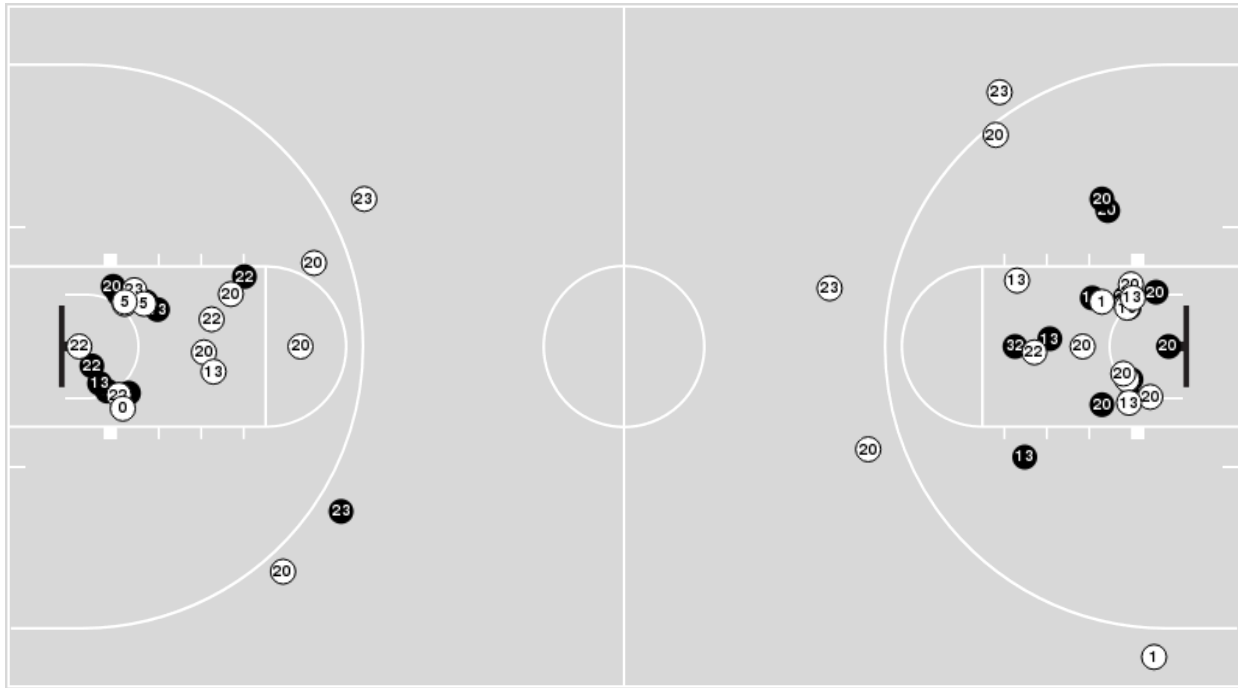

Players => AllFG Types=>AllResults=>All

TCU

All Field Goals