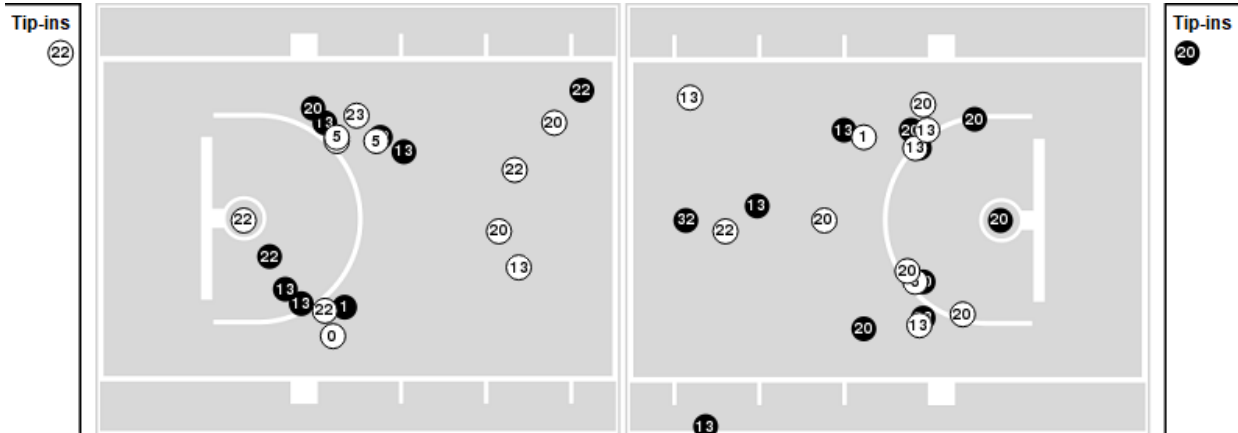

Blow Up Chart

● Made ○ Missed N - Player Number

TCU	M/A	%
Field Goals	23/54	43
2 Points	22/47	47
3 Points	1/7	14
Free Throws	13/19	68

TCU	M/A	%
Points in the Paint	38 (19 / 41)	46
Fast Break Points	10 (6/6)	100
Second Chance Points	6 (4/6)	67
Effective FG%	44