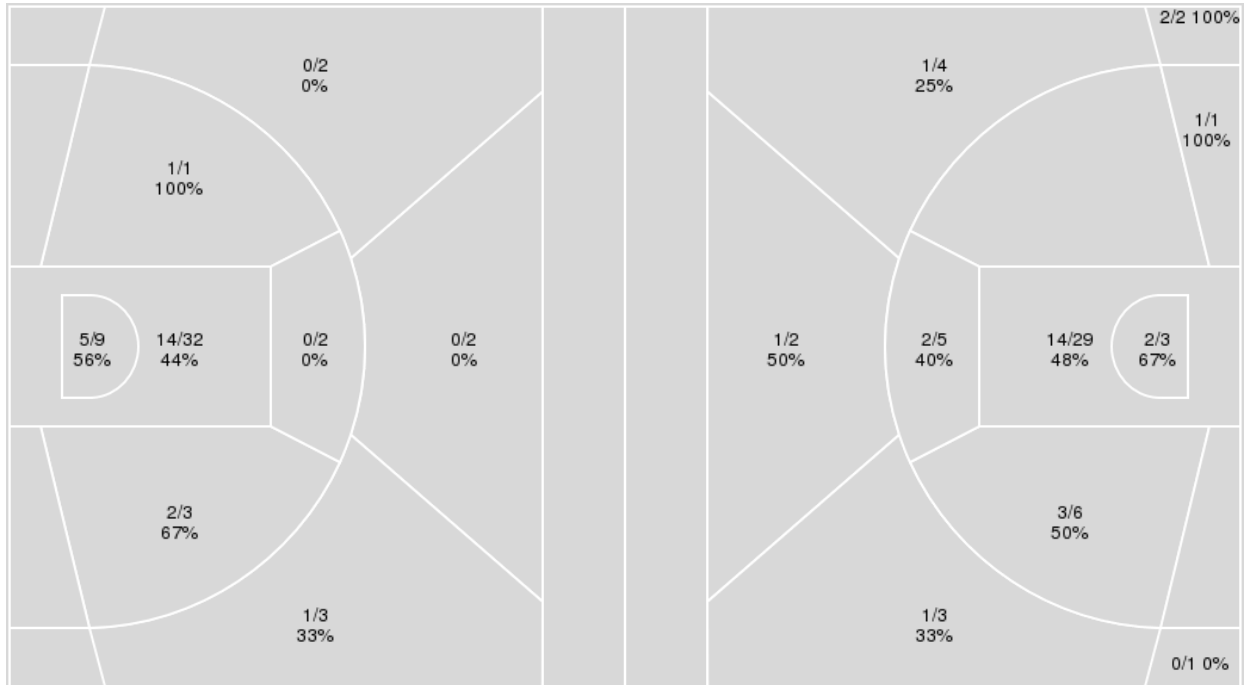

Texas at TCU

03/07/21 Ed and Rae Schollmaier Arena, Fort Worth
2020-21 Women's Basketball

Game Time: 1:00 PM
Game Duration: 1:54
Attendance: 1,091

Officials: Michael McConnell, Brian Hall, Chaney Muenich

{ Players => All; } FG Types => All; Results => All;

{ Players => All; } FG Types => All; Results => All;

TCU

Texas

TCU	M/A	%
Field Goals	23/54	43
2 Points	22/47	47
3 Points	1/7	14
Free Throws	13/19	68

Texas	M/A	%
Field Goals	27/56	48
2 Points	22/44	50
3 Points	5/12	42
Free Throws	10/14	71