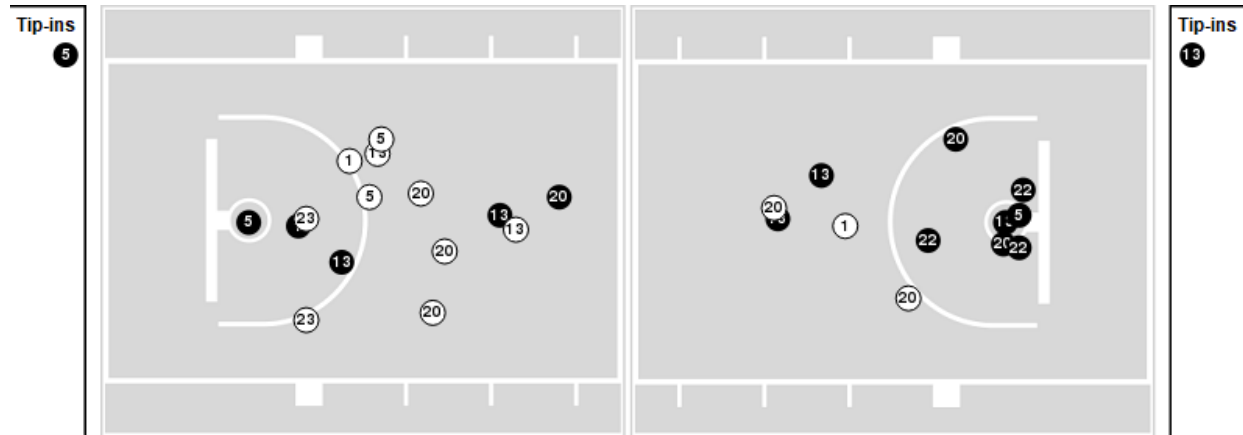

Game Time: 6:30 PM
Game Duration: 1:47
Attendance: 854

Officials: Dee Kanter, Scott Yarbrough, Roy Gulbeyan

Players => AllFG Types=>AllResults=>All

TCU

All Field Goals

Blow Up Chart

● Made ○ Missed N - Player Number