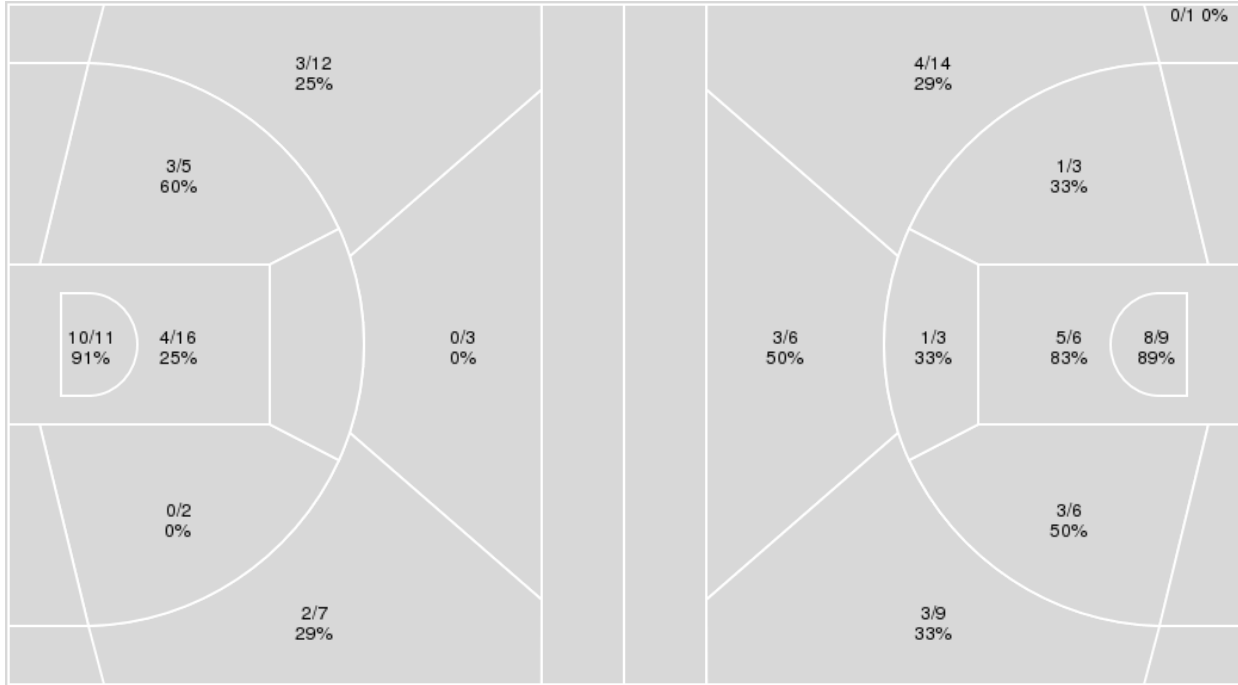

Oklahoma at TCU

02/24/21 Ed and Rae Schollmaier Arena, Fort Worth
2020-21 Women's Basketball

Game Time: 6:30 PM
Game Duration: 1:47
Attendance: 854

Officials: Dee Kanter, Scott Yarbrough, Roy Gulbeyan

{ Players => All; } FG Types => All; Results => All;

{ Players => All; } FG Types => All; Results => All;

TCU

Oklahoma

TCU	M/A	%
Field Goals	22/56	39
2 Points	17/34	50
3 Points	5/22	23
Free Throws	11/19	58

Oklahoma	M/A	%
Field Goals	28/57	49
2 Points	18/27	67
3 Points	10/30	33
Free Throws	10/10	100