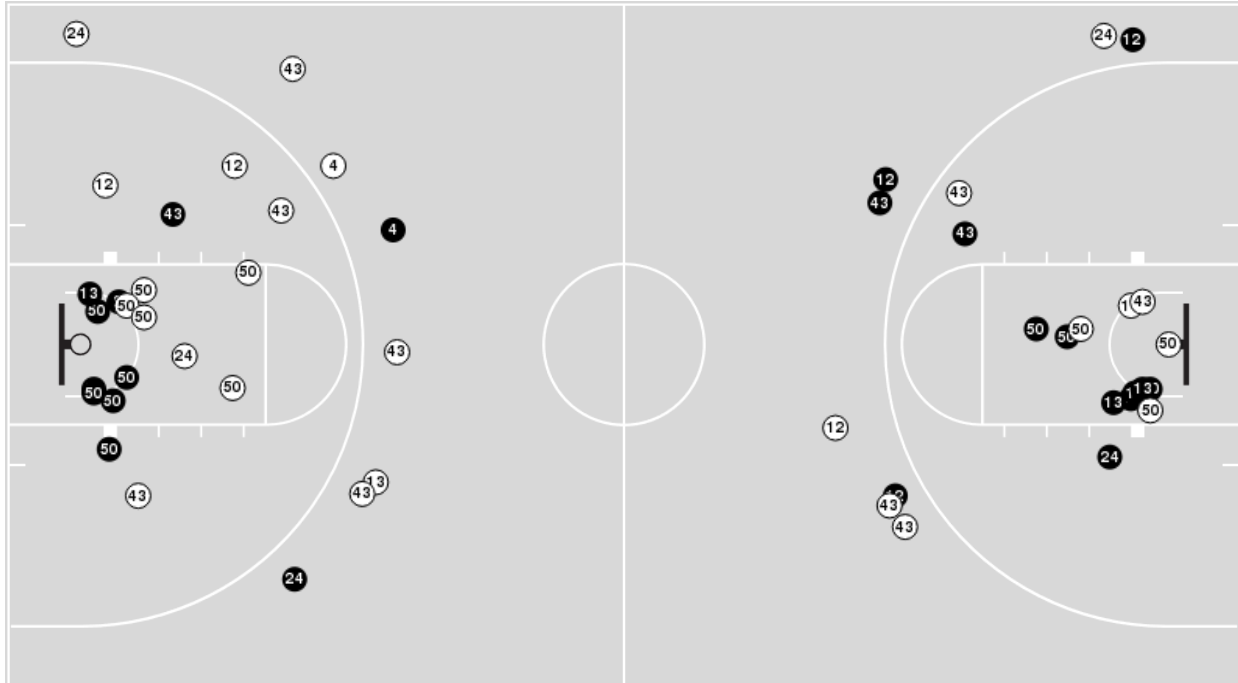

Players => AllFG Types=>AllResults=>All

Kansas St.

All Field Goals