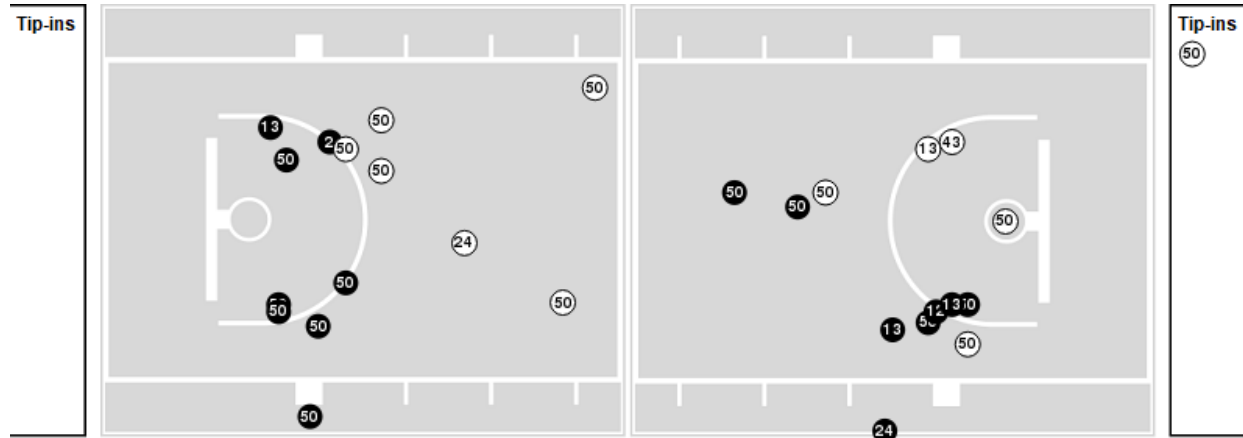

Blow Up Chart

● Made ○ Missed N - Player Number

Kansas St.	M/A	%
Field Goals	24/50	48
2 Points	18/34	53
3 Points	6/16	38
Free Throws	13/15	87

Kansas St.	M/A	%
Points in the Paint	28 (14 / 25)	56
Fast Break Points	7 (3/3)	100
Second Chance Points	6 (4/6)	67
Effective FG%	54