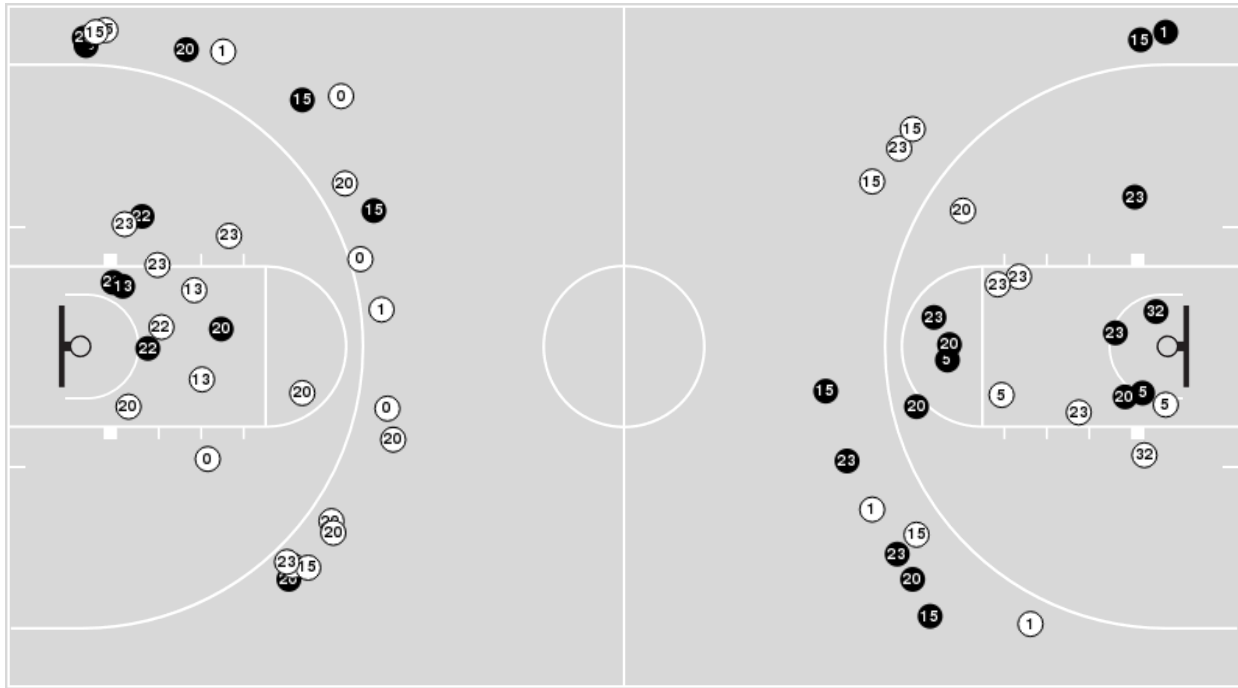

Players => AllFG Types=>AllResults=>All

TCU

All Field Goals