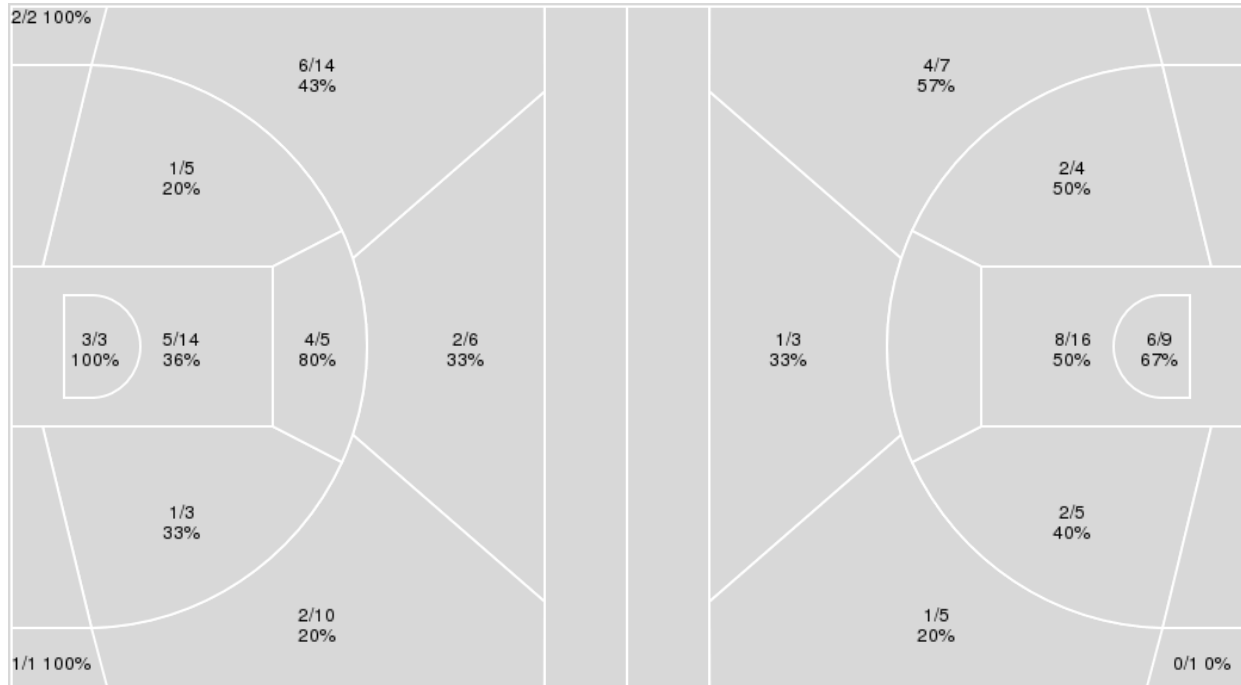

Kansas St. at TCU

02/10/21 Ed and Rae Schollmaier Arena, Fort Worth
2020-21 Women's Basketball

Game Time: 6:30 PM
Game Duration: 1:48
Attendance: 824

Officials: Felicia Grinter, Cameron Inouye, Brian Hall

{ Players => All; } FG Types => All; Results => All;

{ Players => All; } FG Types => All; Results => All;

TCU

Kansas St.

TCU	M/A	%
Field Goals	27/63	43
2 Points	14/30	47
3 Points	13/33	39
Free Throws	11/14	79

Kansas St.	M/A	%
Field Goals	24/50	48
2 Points	18/34	53
3 Points	6/16	38
Free Throws	13/15	87