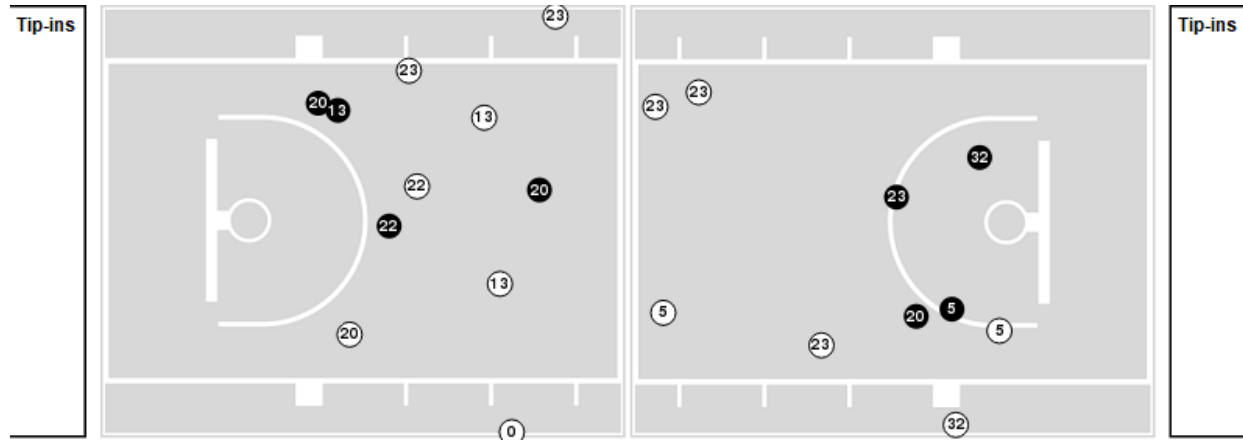

● Made ○ Missed N - Player Number

TCU	M/A	%
Field Goals	27/63	43
2 Points	14/30	47
3 Points	13/33	39
Free Throws	11/14	79

TCU	M/A	%
Points in the Paint	16 (8 / 17)	47
Fast Break Points	7 (3/3)	100
Second Chance Points	13 (6/9)	67
Effective FG%	53	