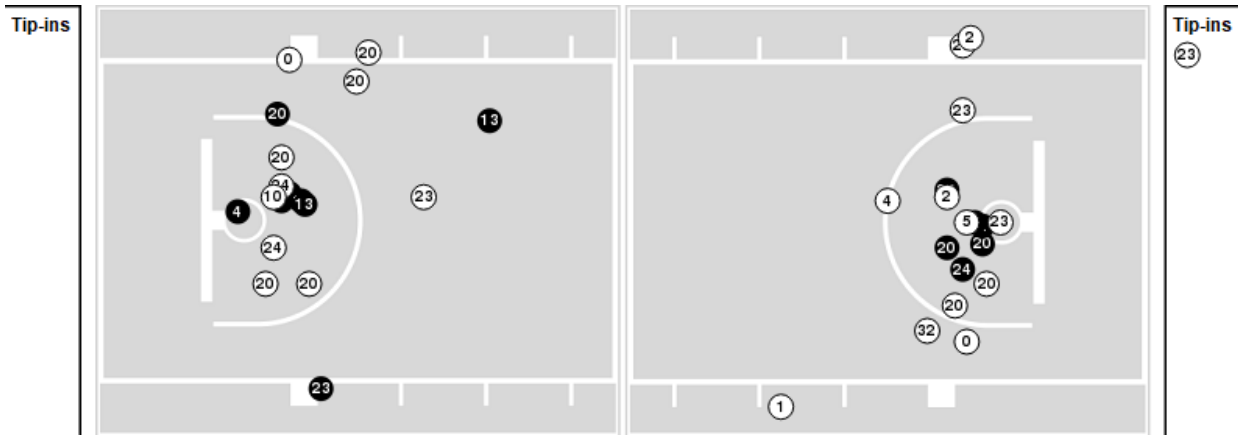

Blow Up Chart

● Made ○ Missed N - Player Number

TCU	M/A	%
Field Goals	20/52	38
2 Points	17/44	39
3 Points	3/8	38
Free Throws	11/13	85

TCU	M/A	%
Points in the Paint	30 (15 / 32)	47
Fast Break Points	2 (2/2)	100
Second Chance Points	5 (2/5)	40
Effective FG%	41