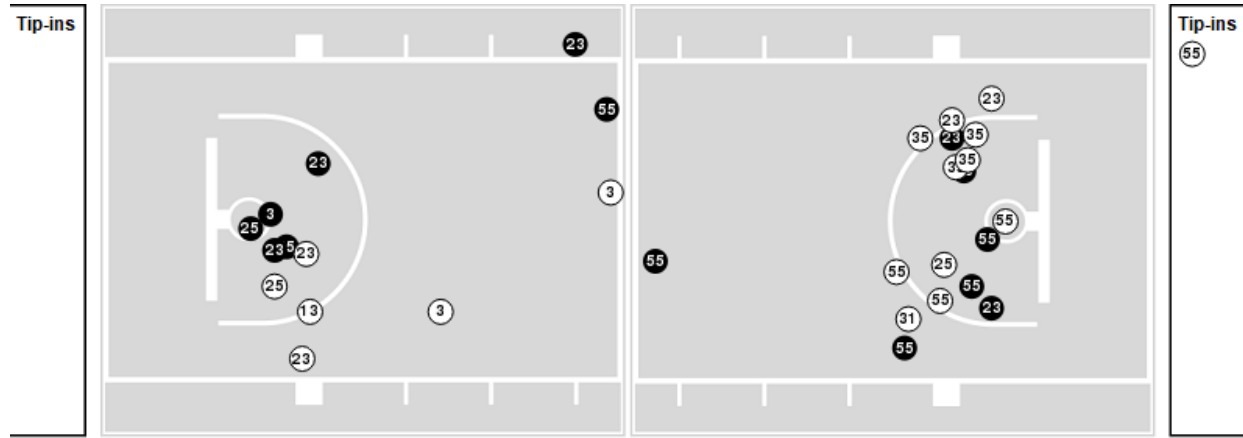

Blow Up Chart

● Made   ○ Missed   N - Player Number

Southeastern La.	M/A	%
Field Goals	21/54	39
2 Points	17/40	42
3 Points	4/14	29
Free Throws	0/2	0

Southeastern La.	M/A	%
Points in the Paint	26 (13 / 30)	43
Fast Break Points	4 (2/2)	100
Second Chance Points	3 (1/5)	20
Effective FG%	43