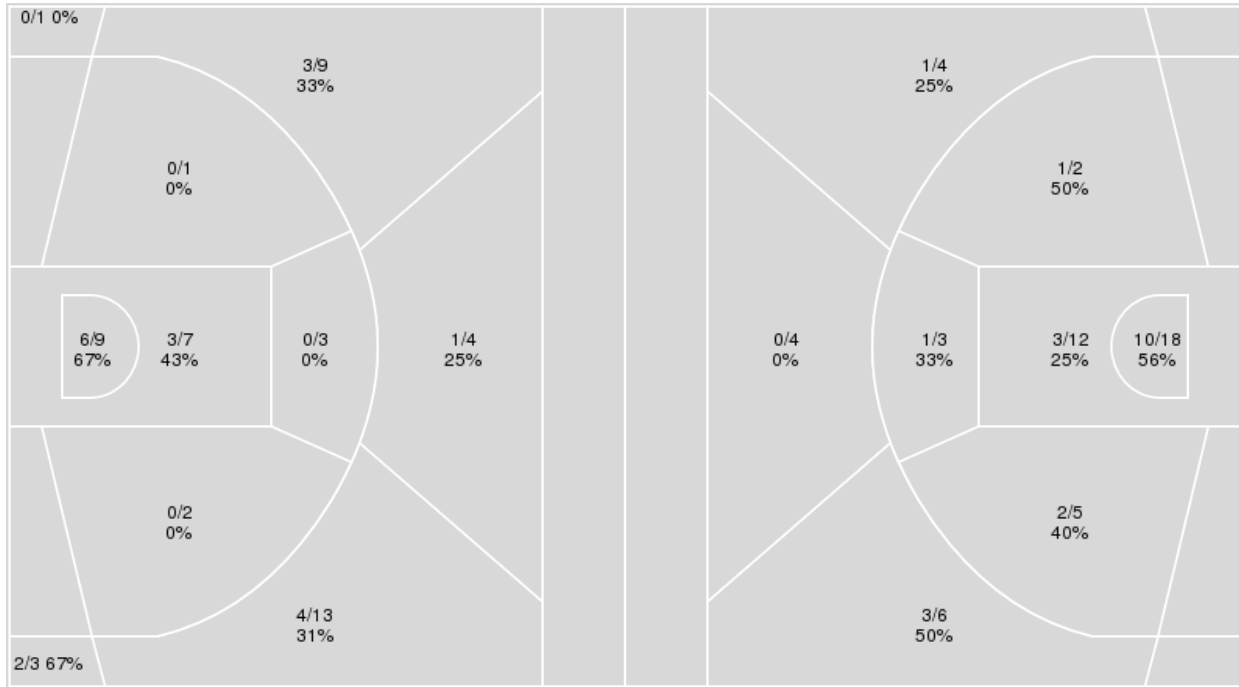

Officials: Lisa Jones, Scott Yarbrough, Chaney Muench

{ Players => All; } FG Types => All; Results => All;

{ Players => All; } FG Types => All; Results => All;

TCU

Southeastern La.

TCU	M/A	%
Field Goals	19/52	37
2 Points	9/22	41
3 Points	10/30	33
Free Throws	7/12	58

Southeastern La.	M/A	%
Field Goals	21/54	39
2 Points	17/40	42
3 Points	4/14	29
Free Throws	0/2	0