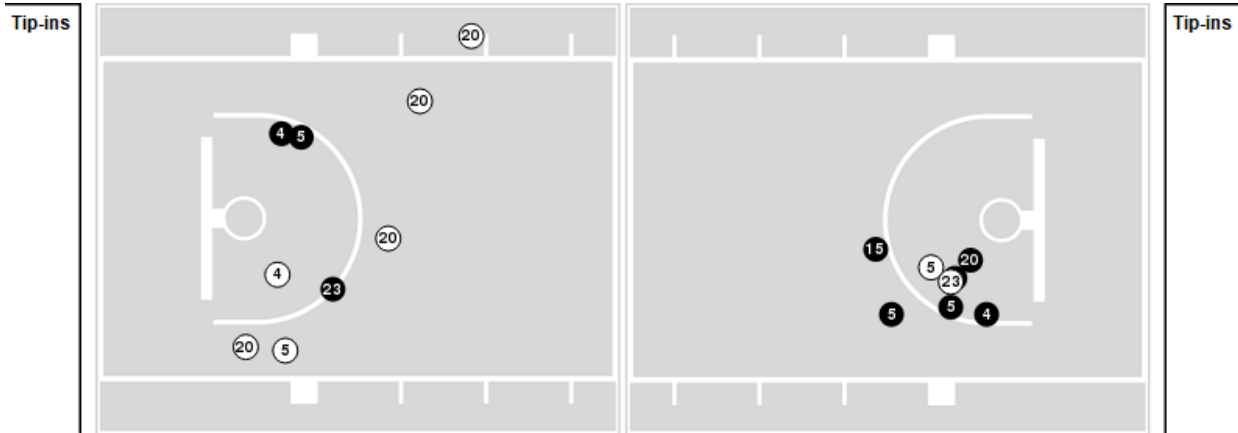

Blow Up Chart

● Made ○ Missed N - Player Number

TCU	M/A	%
Field Goals	19/52	37
2 Points	9/22	41
3 Points	10/30	33
Free Throws	7/12	58

TCU	M/A	%
Points in the Paint	18 (9 / 16)	56
Fast Break Points	5 (4/7)	57
Second Chance Points	7 (3/6)	50
Effective FG%	46