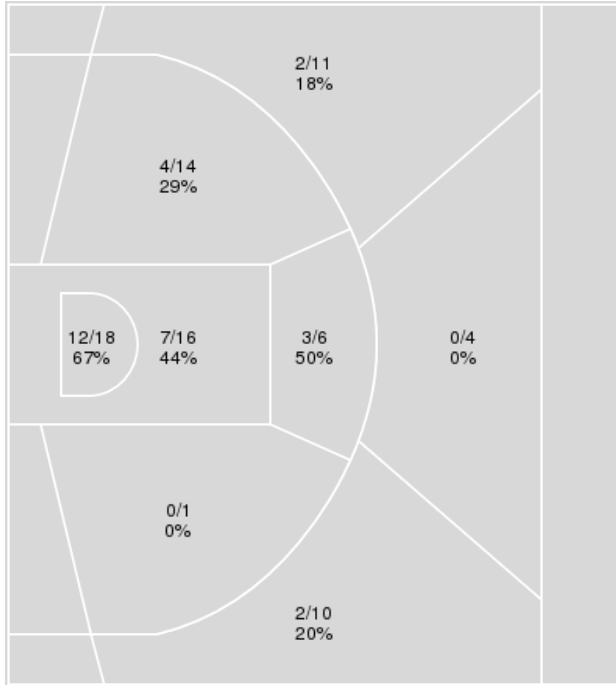

Officials: Scott Yarbrough, Doug Knight, Teresa Turner

{ Players => All; } FG Types => All; Results => All;

{ Players => All; } FG Types => All; Results => All;

TCU