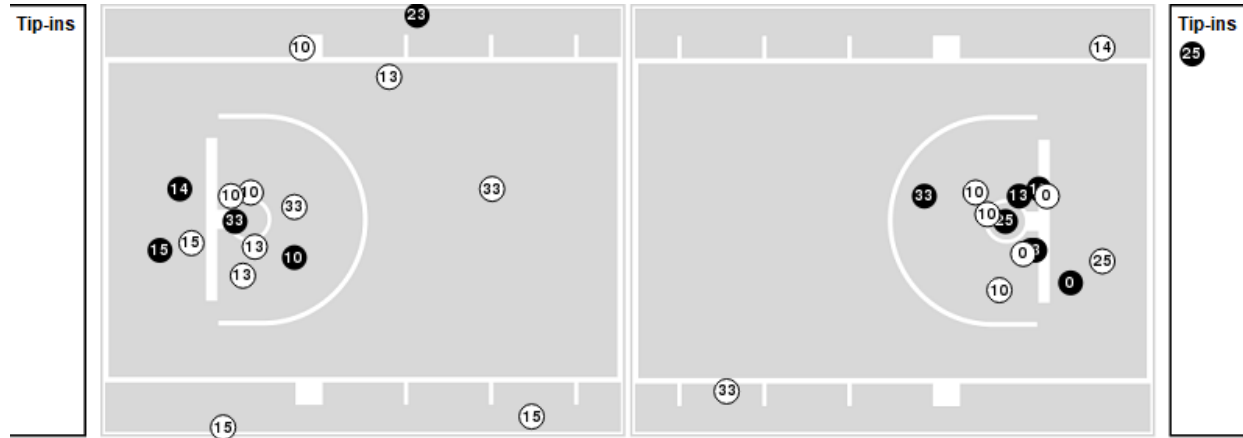

Blow Up Chart

N Made   **O** Missed   N - Player Number

Houston Baptist	M/A	%
Field Goals	20/64	31
2 Points	16/48	33
3 Points	4/16	25
Free Throws	4/12	33

Houston Baptist	M/A	%
Points in the Paint	22 (11 / 25)	44
Fast Break Points	12 (6/7)	86
Second Chance Points	9 (5/10)	50
Effective FG%	34