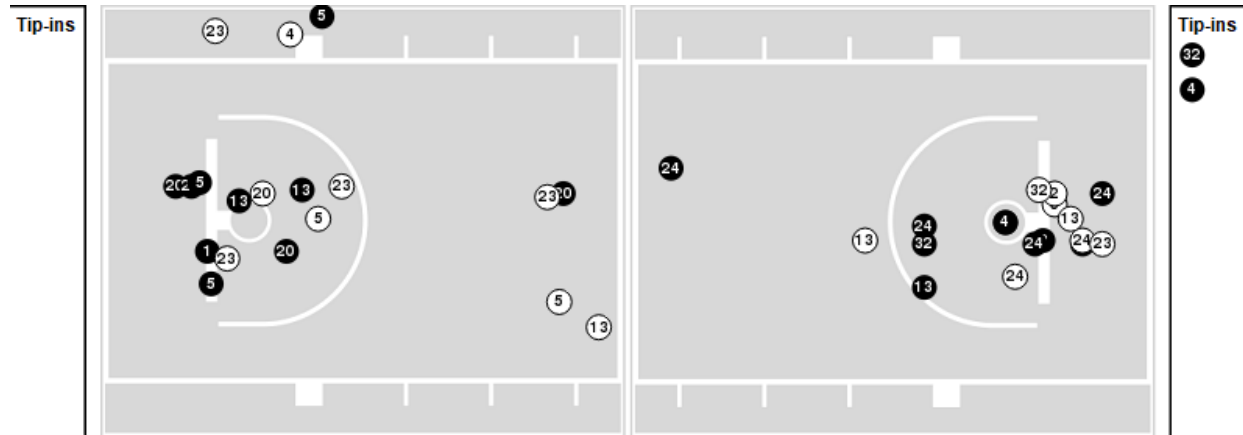

Blow Up Chart

● Made   ○ Missed   N - Player Number

TCU	M/A	%
Field Goals	30/80	38
2 Points	26/55	47
3 Points	4/25	16
Free Throws	14/19	74

TCU	M/A	%
Points in the Paint	38 (19 / 34)	56
Fast Break Points	18 (11/12)	92
Second Chance Points	16 (10/22)	45
Effective FG%	40