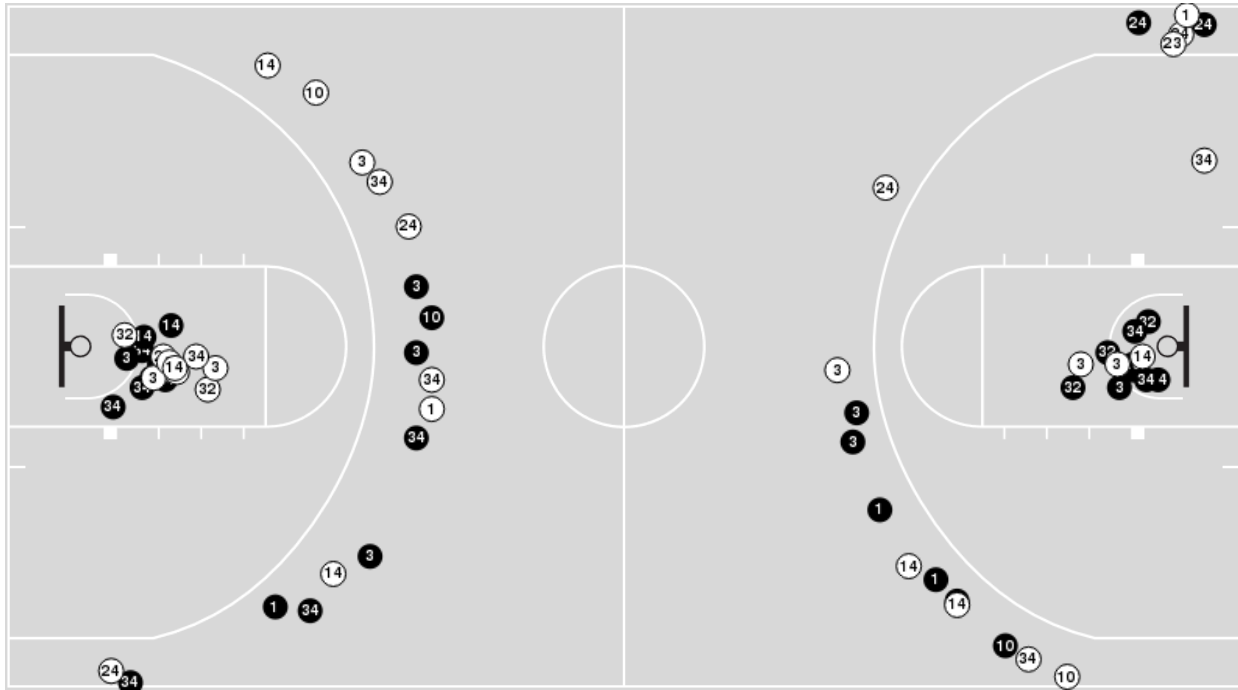

Players => AllFG Types=>AllResults=>All
California Baptist

All Field Goals