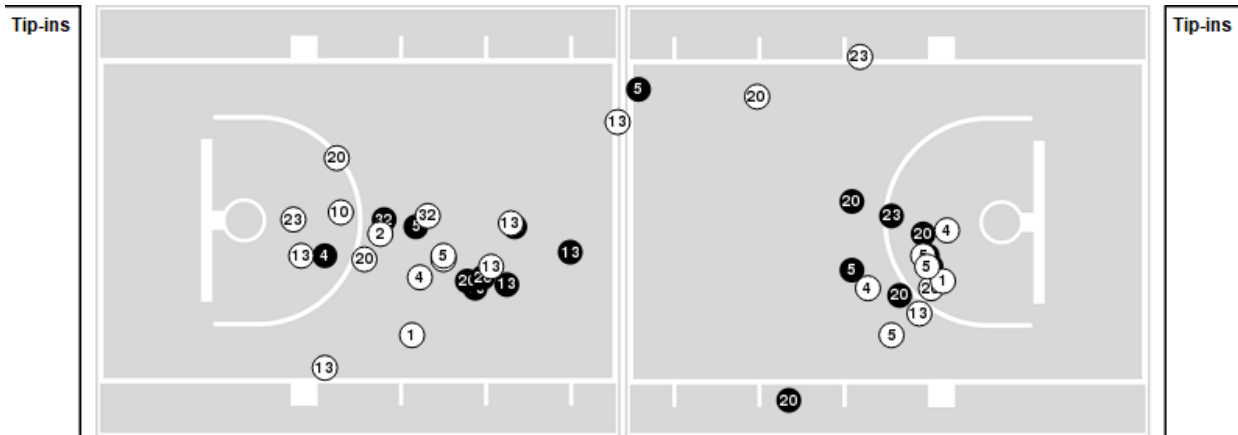

Blow Up Chart

● Made   ○ Missed   N - Player Number

TCU	M/A	%
Field Goals	29/75	39
2 Points	25/59	42
3 Points	4/16	25
Free Throws	15/16	94

TCU	M/A	%
Points in the Paint	34 (17 / 41)	41
Fast Break Points	14 (9/9)	100
Second Chance Points	12 (7/15)	47
Effective FG%	41