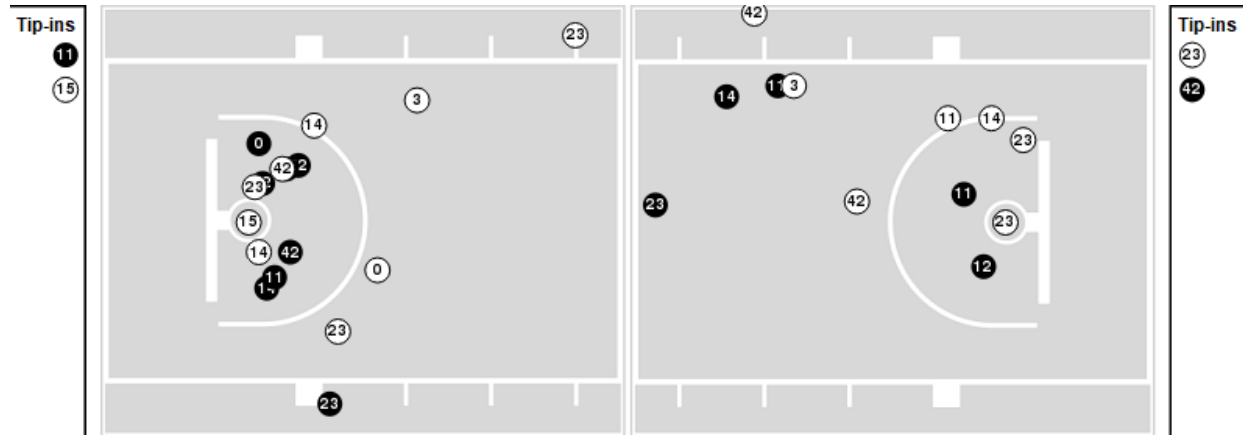

Blow Up Chart

● Made   ○ Missed   N - Player Number

Tulane	M/A	%
Field Goals	31/82	38
2 Points	22/51	43
3 Points	9/31	29
Free Throws	17/23	74

Tulane	M/A	%
Points in the Paint	30 (15 / 29)	52
Fast Break Points	10 (6/6)	100
Second Chance Points	15 (11/23)	48
Effective FG%	43