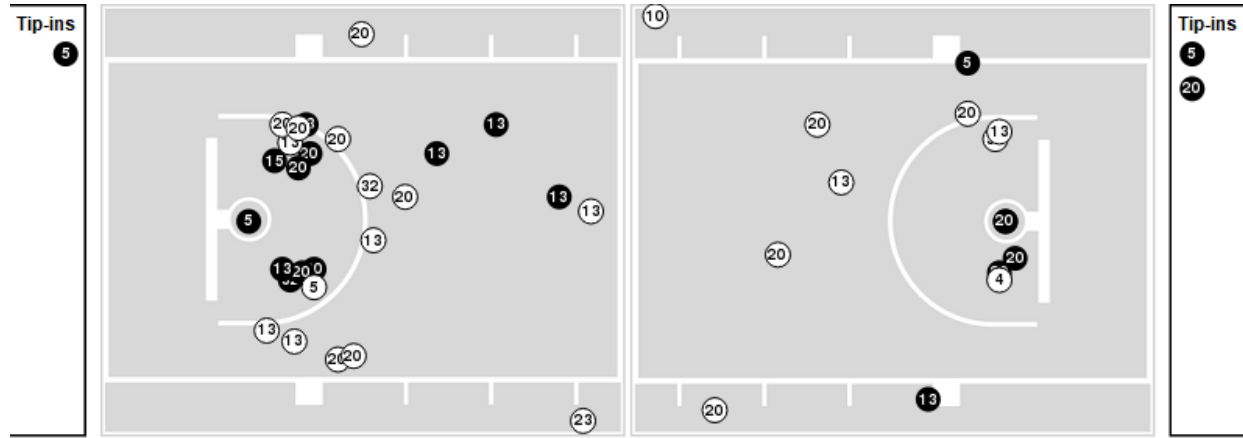

Blow Up Chart

● Made   ○ Missed   N - Player Number

TCU	M/A	%
Field Goals	27/83	33
2 Points	19/54	35
3 Points	8/29	28
Free Throws	16/24	67

TCU	M/A	%
Points in the Paint	32 (16 / 36)	44
Fast Break Points	10 (6/7)	86
Second Chance Points	12 (8/17)	47
Effective FG%	37