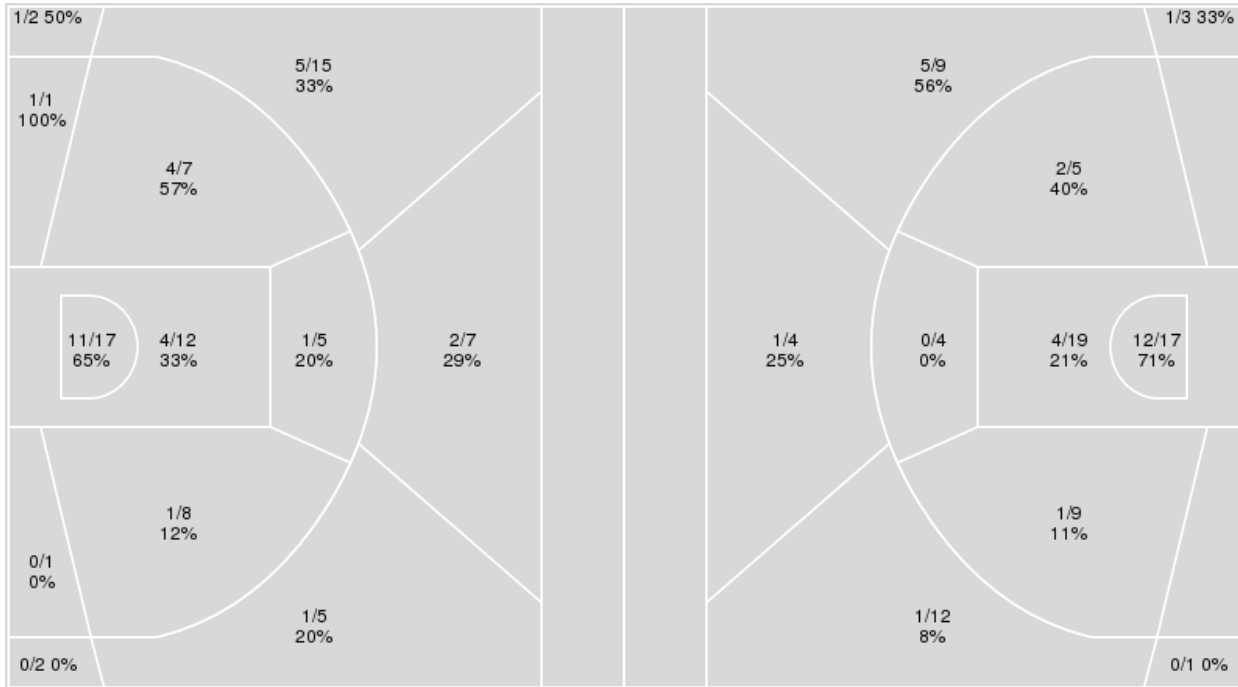

TCU at Tulane

11/17/21 Avron B. Fogelman Arena in Devlin Fieldhouse, New Orleans
2021-22 Women's Basketball

Game Time: 6:00 PM
Game Duration: 2:52
Attendance: 438

Officials: Isaac Johnson, Scott Yarbrough, Courtney Robinson

{ Players => 0, 1, 2, 3, 5, 11, 12, 14, 15, 21, 22, 23, 24, 30, 42; } FG
Types => All; Results => All;

{ Players => All; } FG Types => All; Results => All;

Tulane

TCU

Tulane	M/A	%
Field Goals	31/82	38
2 Points	22/51	43
3 Points	9/31	29
Free Throws	17/23	74

TCU	M/A	%
Field Goals	27/83	33
2 Points	19/54	35
3 Points	8/29	28
Free Throws	16/24	67