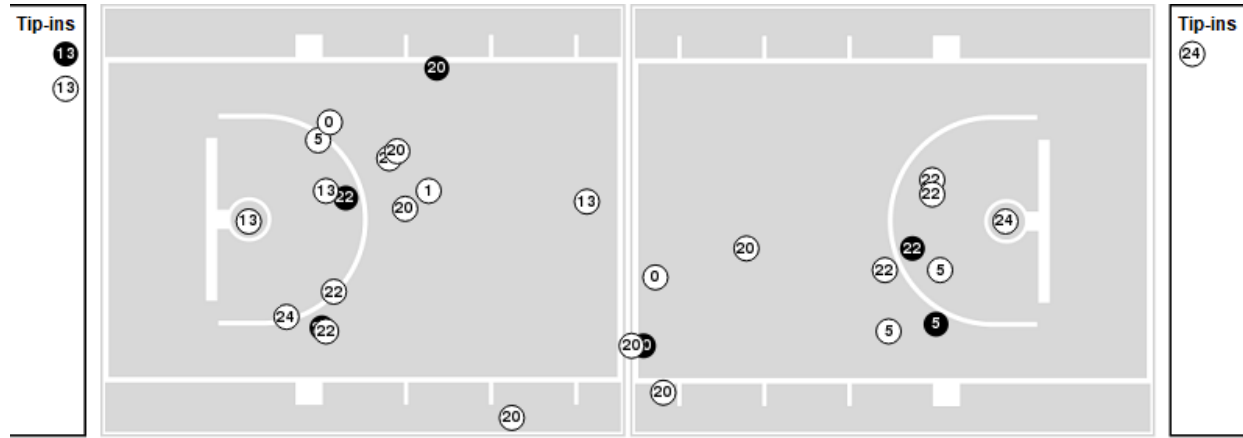

**Officials:** Brian Hall, Tiara Cruse, Doug Knight

Players => 0, 1, 4, 5, 10, 11, 12, 13, 15, 20, 22, 23, 24, 32FG Types=>AllResults=>All

**TCU**

**All Field Goals**

**Blow Up Chart**

● Made ○ Missed N - Player Number