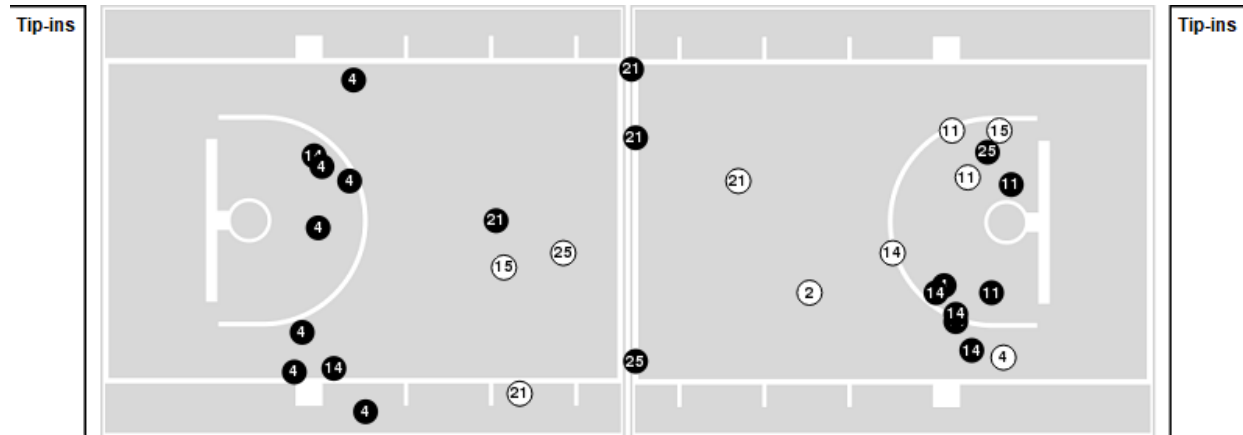

**Officials:** Brian Hall, Tiara Cruse, Doug Knight

Players => 1, 2, 3, 4, 11, 14, 15, 21, 22, 23, 24, 25, 30, 35FG Types=>AllResults=>All

**Oklahoma St.**

**All Field Goals**

**Blow Up Chart**

● Made ○ Missed N - Player Number