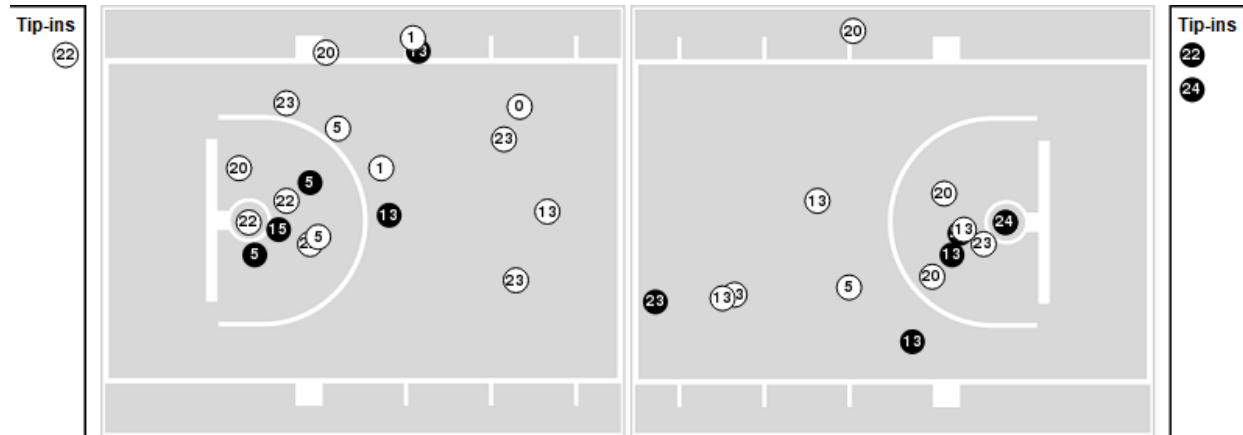

Oklahoma St.	M/A	%
Points in the Paint	40 (20 / 35)	57
Fast Break Points	19 (9/9)	100
Second Chance Points	13 (7/14)	50
Effective FG%	48	

Players => AllFG Types=>AllResults=>All

TCU

All Field Goals

Blow Up Chart