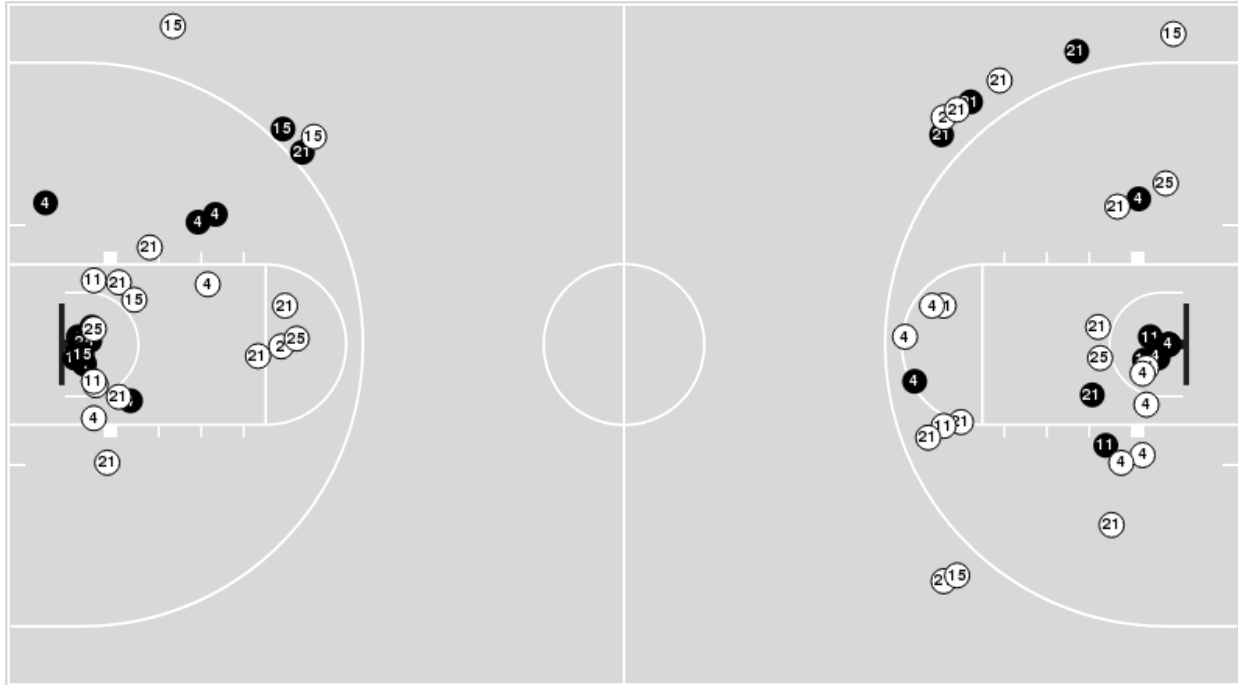

Players => AllFG Types=>AllResults=>All
Oklahoma St.

All Field Goals