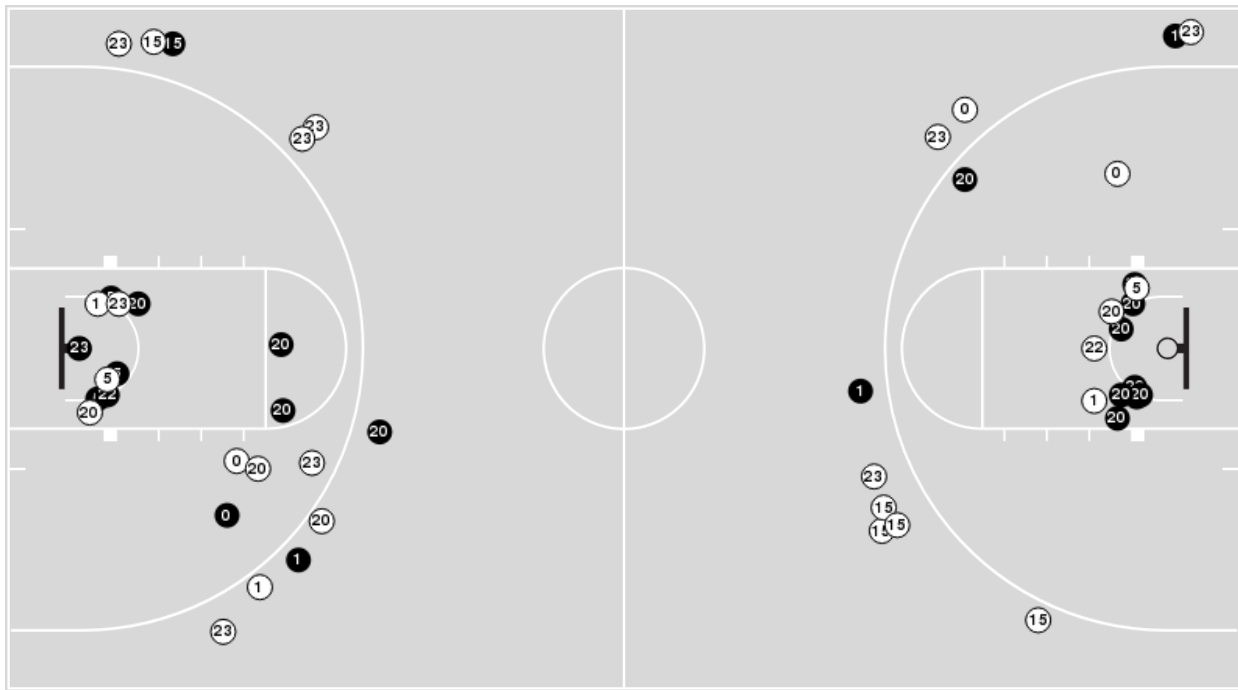

West Virginia at TCU

01/30/21 Ed and Rae Schollmaier Arena, Fort Worth
2020-21 Women's Basketball

Game Time: 1:00 PM
Game Duration: 1:54
Attendance: 904

Officials: Cameron Inouye, Kevin Pethel, Roy Gulbeyan

Players => AllFG Types=>AllResults=>All

TCU

All Field Goals