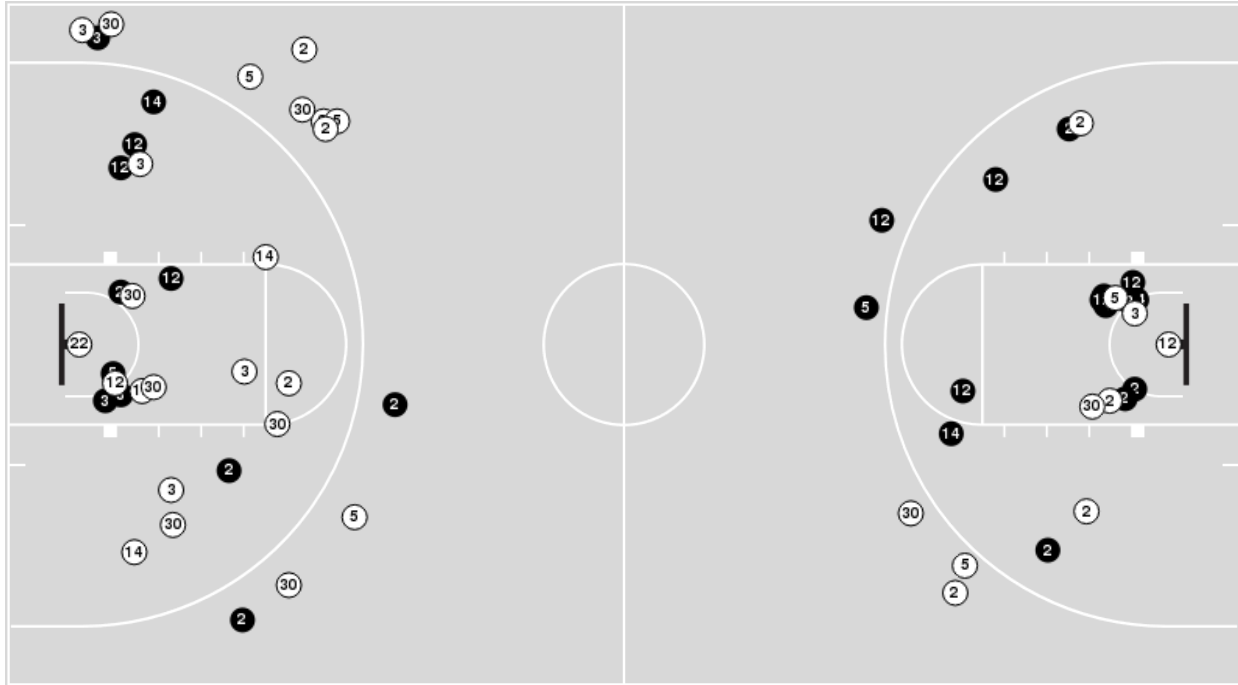

Officials: Cameron Inouye, Kevin Pethel, Roy Gulbeyan

Players => AllFG Types=>AllResults=>All
West Virginia

All Field Goals