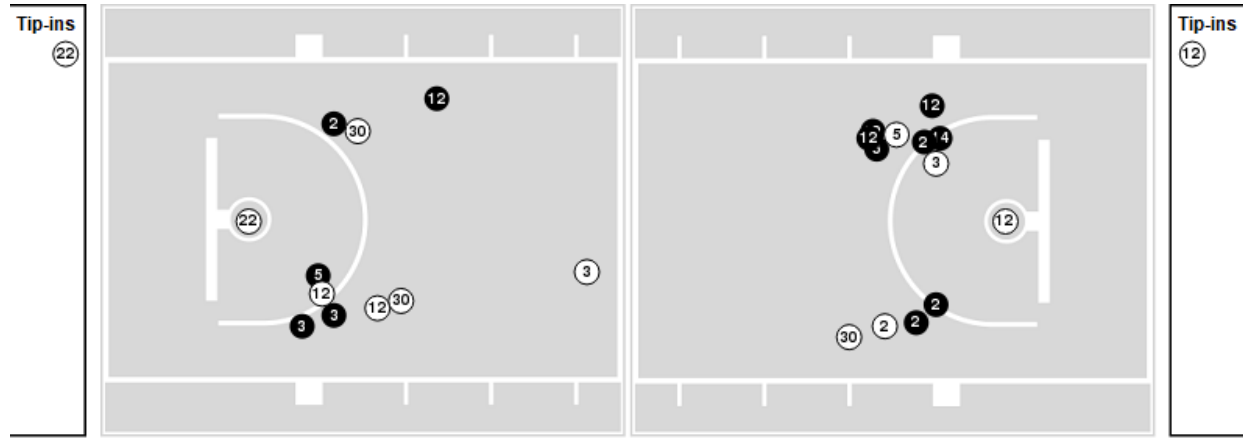

Blow Up Chart

(N) Made   **(O)** Missed   **N** - Player Number

West Virginia	M/A	%
Field Goals	27/60	45
2 Points	22/42	52
3 Points	5/18	28
Free Throws	20/23	87

West Virginia	M/A	%
Points in the Paint	26 (13 / 24)	54
Fast Break Points	13 (10/11)	91
Second Chance Points	7 (4/12)	33
Effective FG%	49