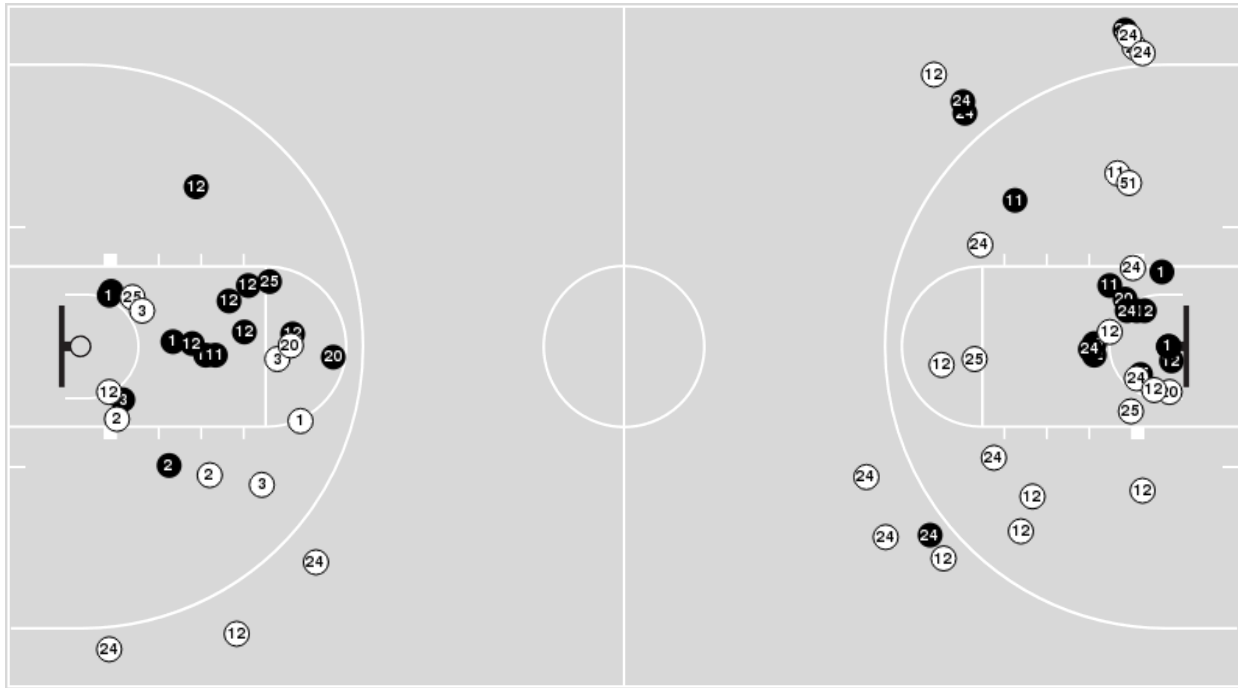

TCU at Baylor

01/26/21 Ferrell Center, Waco
2020-21 Women's Basketball

Game Time: 7:00 PM
Game Duration: 1:47
Attendance: 2,261

Officials: Dee Kantner, Maj Forsburg, Brian Hall

Players => 1, 2, 3, 10, 11, 12, 20, 21, 22, 24, 25, 51 FG Types=>AllResults=>All

Baylor

All Field Goals