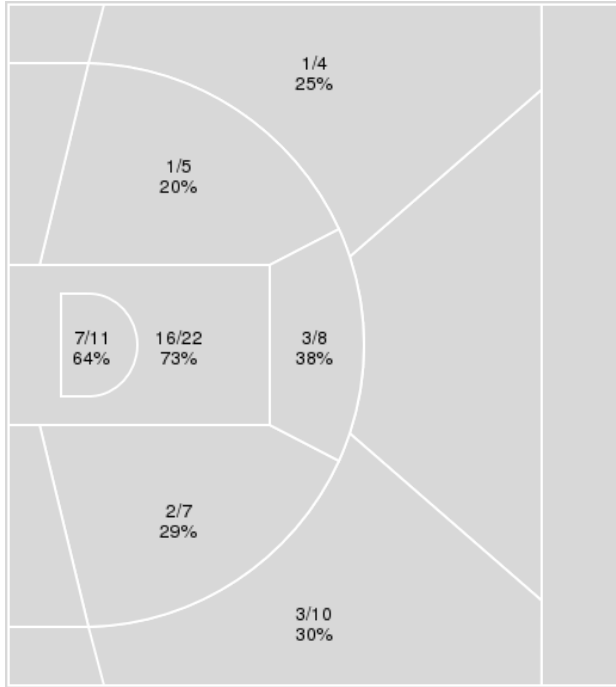

TCU at Baylor

01/26/21 Ferrell Center, Waco
2020-21 Women's Basketball

Game Time: 7:00 PM
Game Duration: 1:47
Attendance: 2,261

Officials: Dee Kantner, Maj Forsburg, Brian Hall

{ Players => 1, 2, 3, 10, 11, 12, 20, 21, 22, 24, 25, 51; } FG Types => All; Results => All;

{ Players => All; } FG Types => All; Results => All;

Baylor