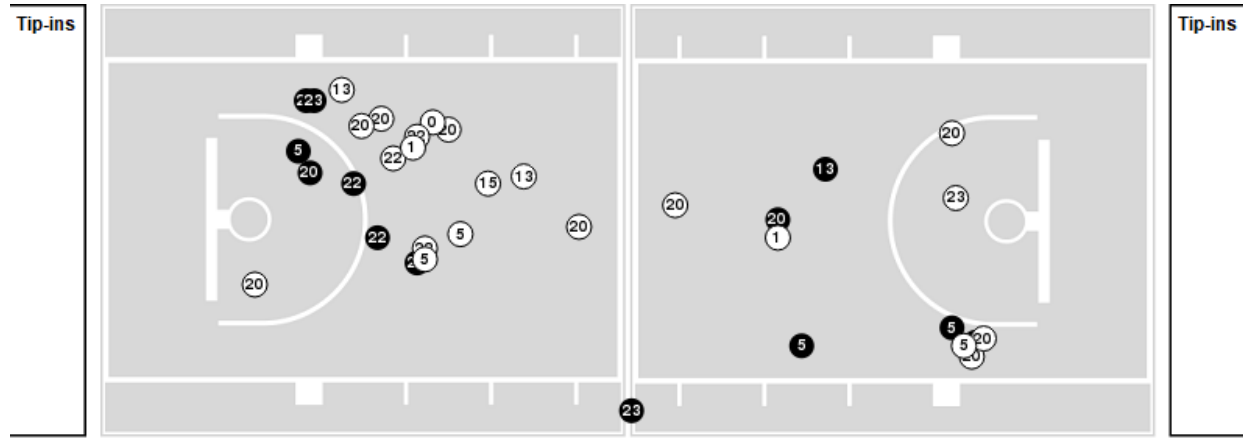

Blow Up Chart

● Made   ○ Missed   N - Player Number

TCU	M/A	%
Field Goals	19/65	29
2 Points	16/44	36
3 Points	3/21	14
Free Throws	8/13	62

TCU	M/A	%
Points in the Paint	24 (12 / 34)	35
Fast Break Points	7 (5/6)	83
Second Chance Points	11 (5/11)	45
Effective FG%	32