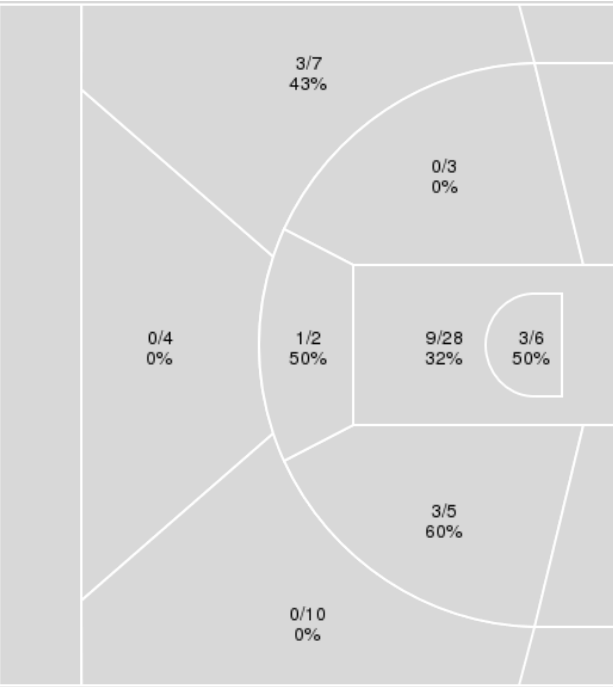

TCU

Baylor	M/A	%
Field Goals	33/67	49
2 Points	29/53	55
3 Points	4/14	29
Free Throws	12/18	67

TCU	M/A	%
Field Goals	19/65	29
2 Points	16/44	36
3 Points	3/21	14
Free Throws	8/13	62