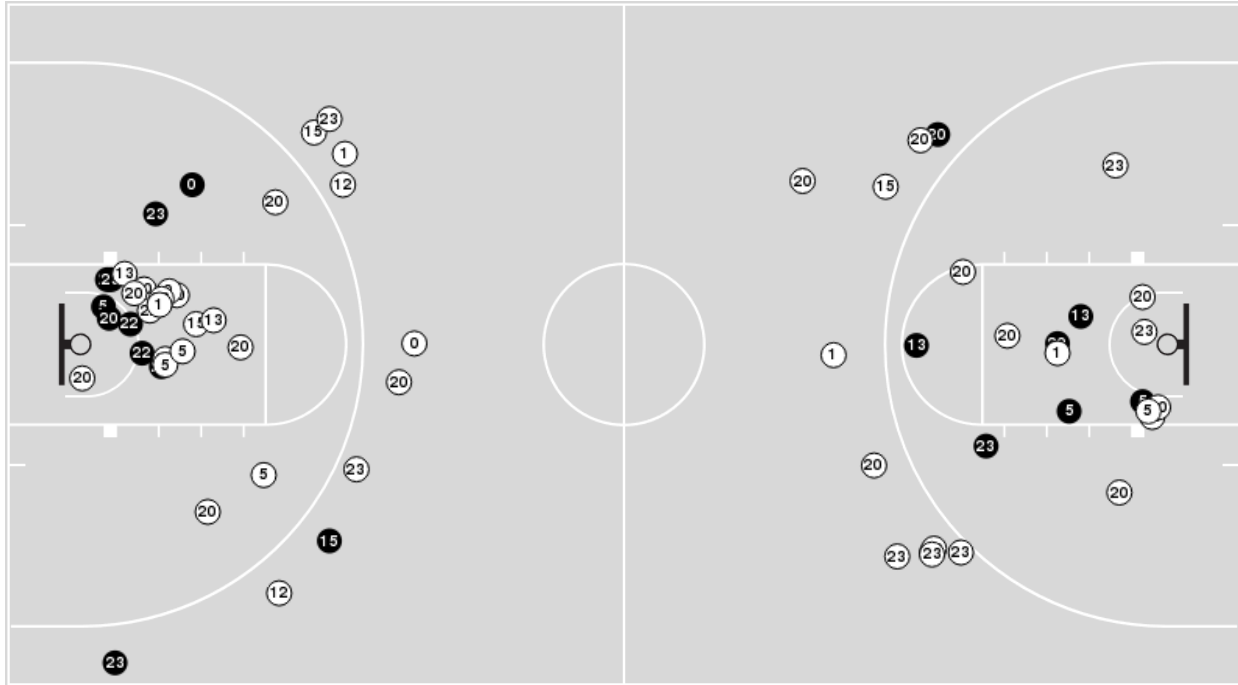

TCU at Baylor

01/26/21 Ferrell Center, Waco
2020-21 Women's Basketball

Game Time: 7:00 PM
Game Duration: 1:47
Attendance: 2,261

Officials: Dee Kantner, Maj Forsburg, Brian Hall

Players => AllFG Types=>AllResults=>All
TCU

All Field Goals