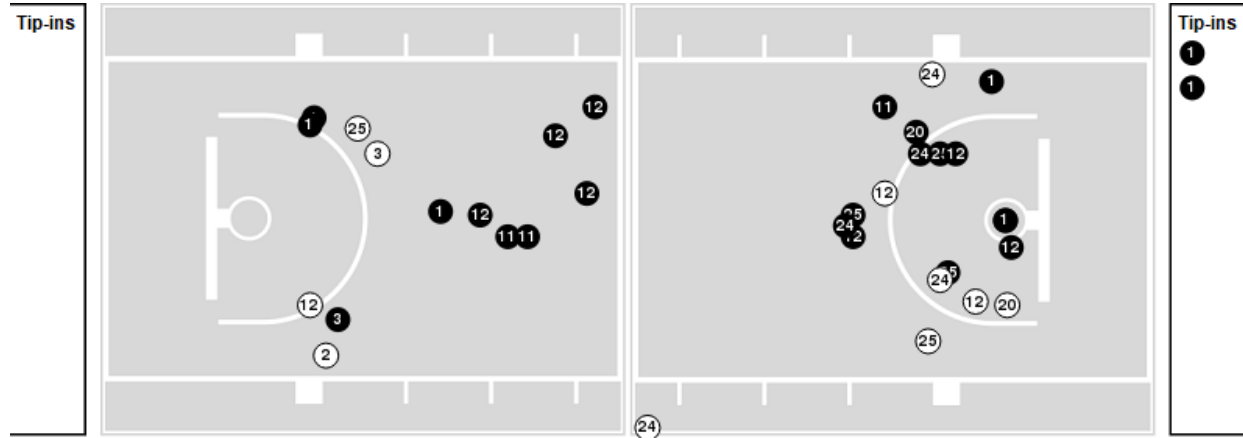

Blow Up Chart

● Made ○ Missed N - Player Number

Baylor	M/A	%
Field Goals	33/67	49
2 Points	29/53	55
3 Points	4/14	29
Free Throws	12/18	67

Baylor	M/A	%
Points in the Paint	46 (23 / 33)	70
Fast Break Points	15 (9/11)	82
Second Chance Points	11 (5/12)	42
Effective FG%	52