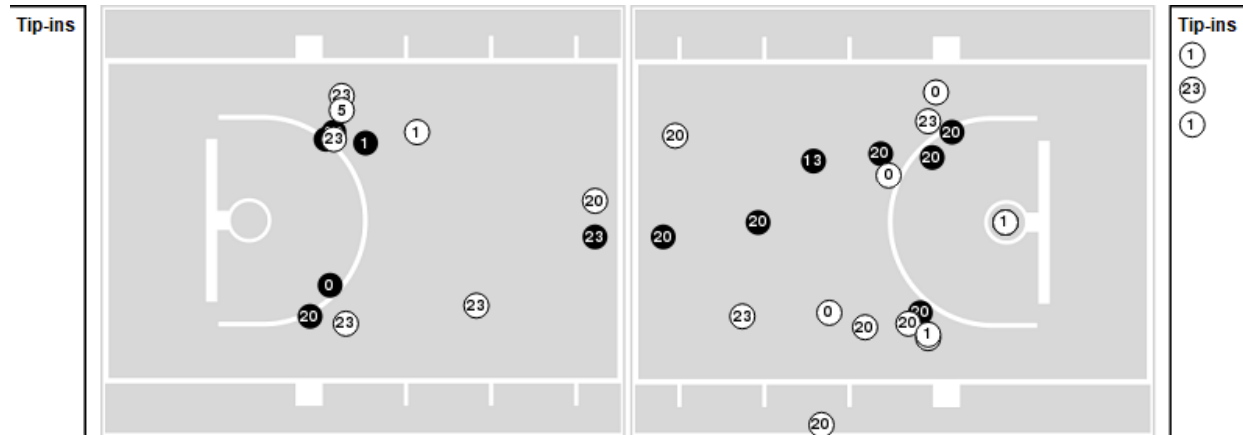

Texas Tech	M/A	%
Points in the Paint	28 (14 / 31)	45
Fast Break Points	8 (4/4)	100
Second Chance Points	4 (2/9)	22
Effective FG%	36	

Players => AllFG Types=>AllResults=>All

TCU

All Field Goals

Blow Up Chart