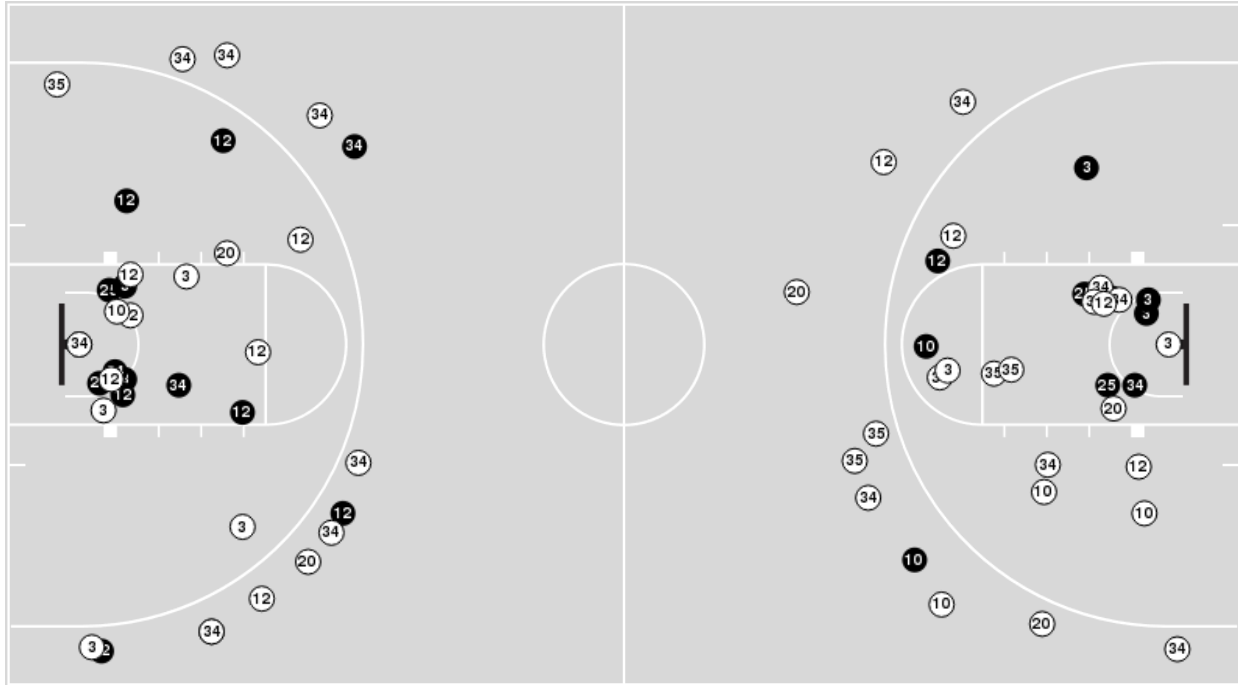

Officials: Beverly Roberts, Gina Cross, Scott Yarbrough

Players => AllFG Types=>AllResults=>All
Texas Tech

All Field Goals