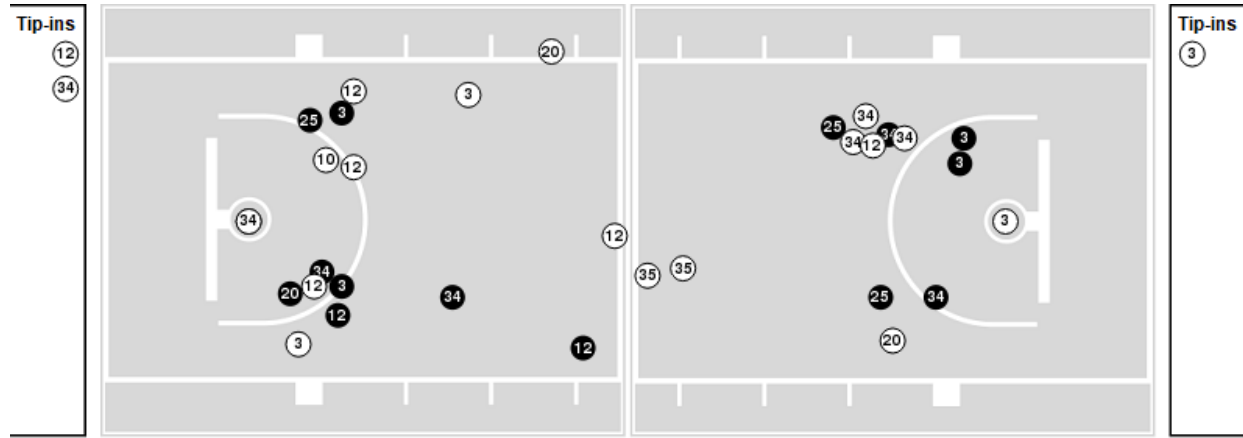

Blow Up Chart

● Made   ○ Missed   N - Player Number

Texas Tech	M/A	%
Field Goals	23/70	33
2 Points	19/47	40
3 Points	4/23	17
Free Throws	3/7	43

Texas Tech	M/A	%
Points in the Paint	28 (14 / 31)	45
Fast Break Points	8 (4/4)	100
Second Chance Points	4 (2/9)	22
Effective FG%	36