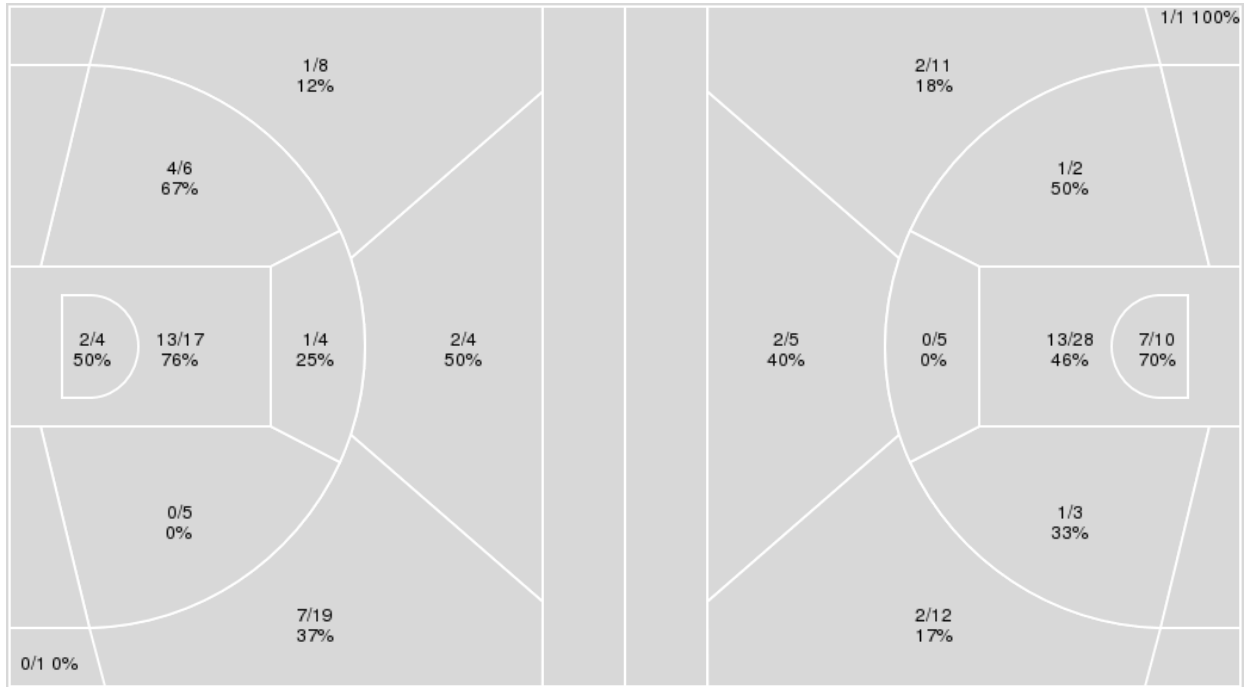

Kansas at TCU

01/17/21 Ed and Rae Schollmaier Arena, Fort Worth
2020-21 Women's Basketball

Game Time: 1:00 PM
Game Duration: 2:12
Attendance: 914

Officials: Brian Hall, Julie Krommenhoek, Chaney Muench

{ Players => All; } FG Types => All; Results => All;

{ Players => All; } FG Types => All; Results => All;

TCU

Kansas

TCU	M/A	%
Field Goals	30/68	44
2 Points	20/36	56
3 Points	10/32	31
Free Throws	11/17	65

Kansas	M/A	%
Field Goals	29/77	38
2 Points	22/48	46
3 Points	7/29	24
Free Throws	13/19	68