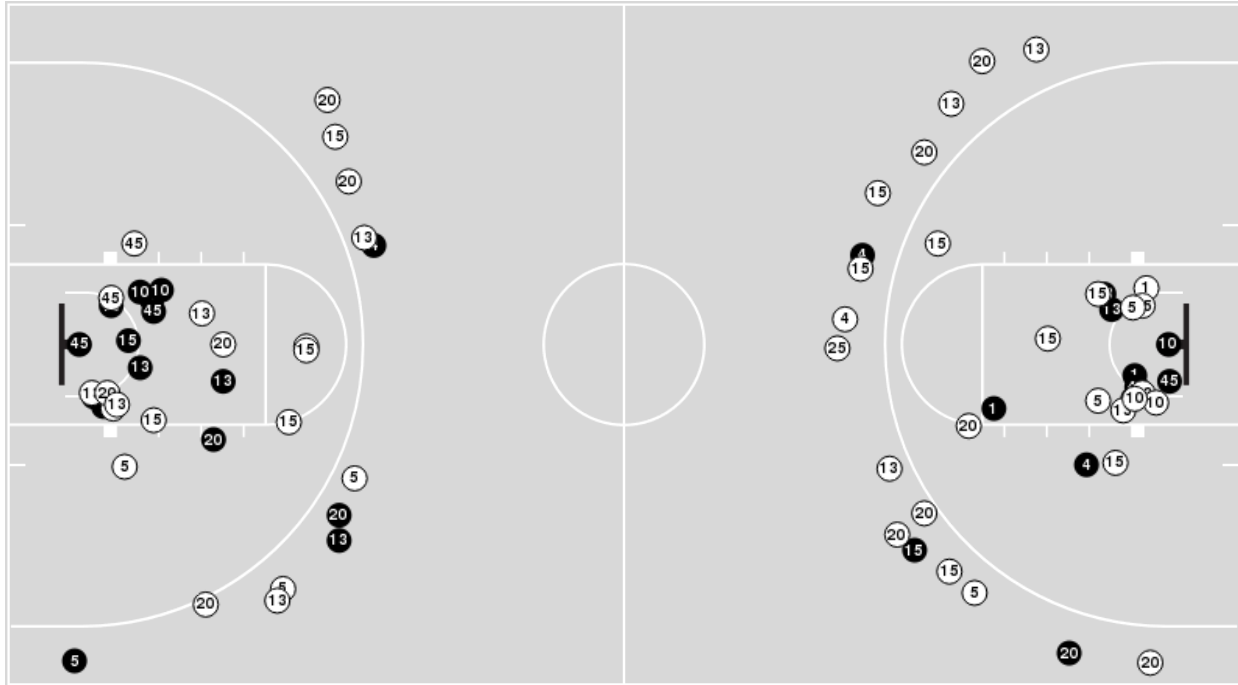

Kansas at TCU

01/17/21 Ed and Rae Schollmaier Arena, Fort Worth
2020-21 Women's Basketball

Game Time: 1:00 PM
Game Duration: 2:12
Attendance: 914

Officials: Brian Hall, Julie Krommenhoek, Chaney Muench

Players => AllFG Types=>AllResults=>All

Kansas

All Field Goals