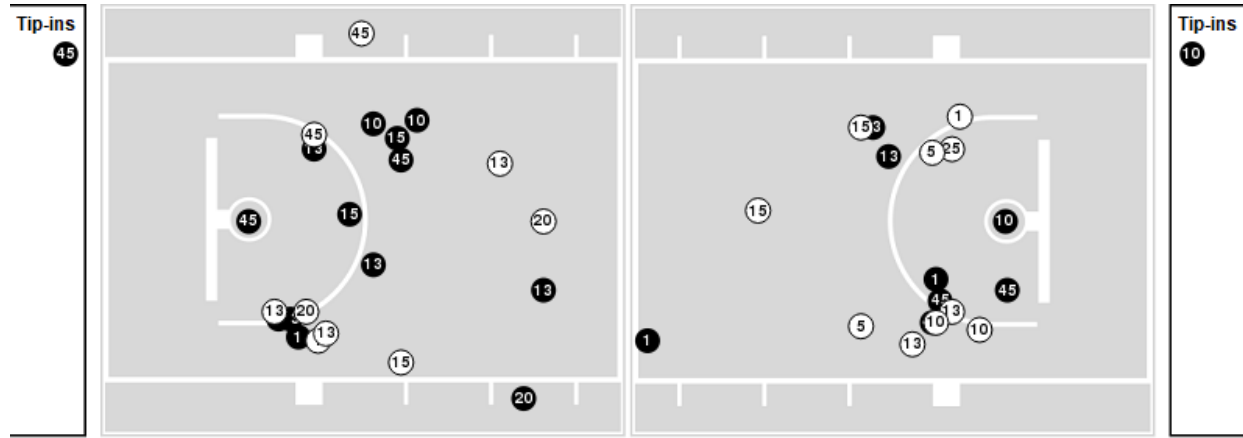

Blow Up Chart

● Made   ○ Missed   N - Player Number

Kansas	M/A	%
Field Goals	29/77	38
2 Points	22/48	46
3 Points	7/29	24
Free Throws	13/19	68

Kansas	M/A	%
Points in the Paint	40 (20 / 38)	53
Fast Break Points	9 (6/9)	67
Second Chance Points	11 (6/14)	43
Effective FG%	42