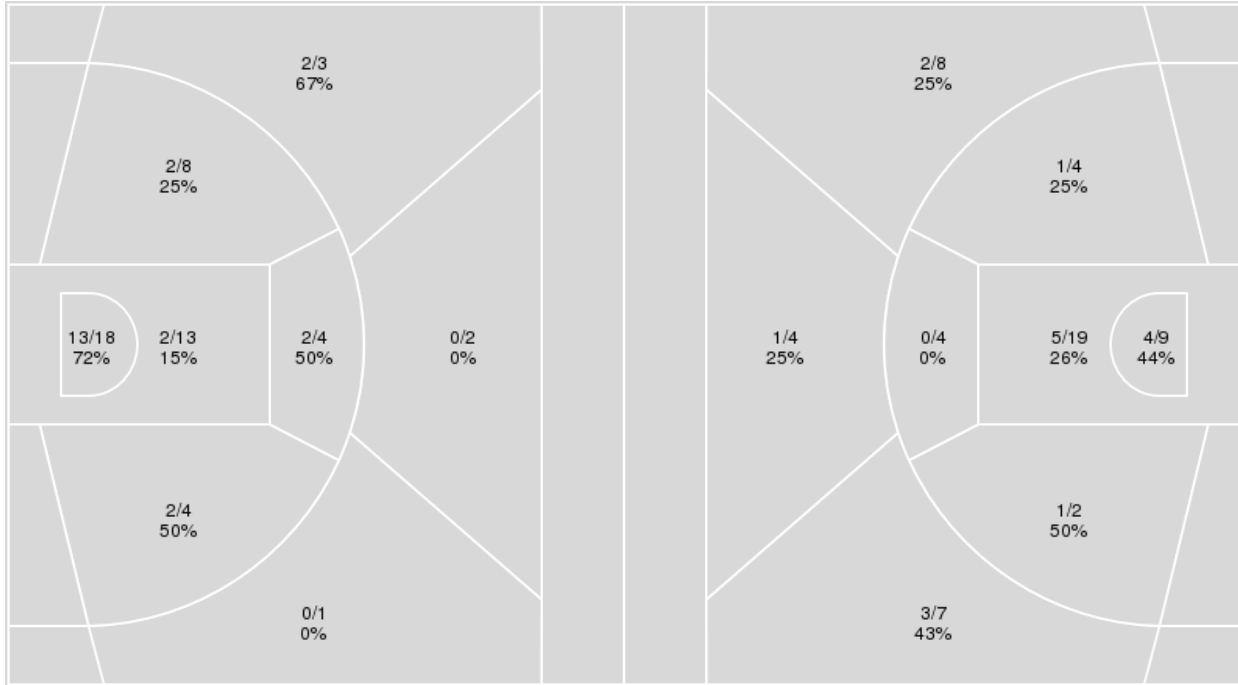

Oral Roberts at TCU

12/22/20 Ed and Rae Schollmaier Arena, Fort Worth
2020-21 Women's Basketball

Game Time: 1:00 PM
Game Duration: 1:52
Attendance: 841

Officials: Scotty Yarbrough, Julie Krommenhoek, Bill Larance

{ Players => All; } FG Types => All; Results => All;

{ Players => All; } FG Types => All; Results => All;

TCU

Oral Roberts

TCU	M/A	%
Field Goals	23/53	43
2 Points	21/47	45
3 Points	2/6	33
Free Throws	14/23	61

Oral Roberts	M/A	%
Field Goals	17/57	30
2 Points	11/38	29
3 Points	6/19	32
Free Throws	8/12	67