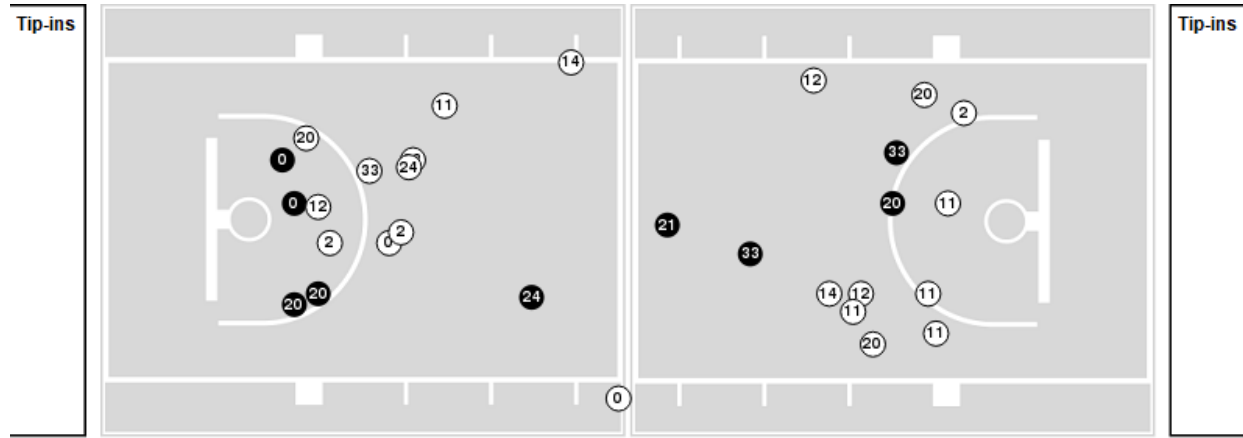

Blow Up Chart

● Made   ○ Missed   N - Player Number

Oral Roberts	M/A	%
Field Goals	17/57	30
2 Points	11/38	29
3 Points	6/19	32
Free Throws	8/12	67

Oral Roberts	M/A	%
Points in the Paint	18 (9 / 28)	32
Fast Break Points	13 (8/8)	100
Second Chance Points	8 (4/12)	33
Effective FG%	35