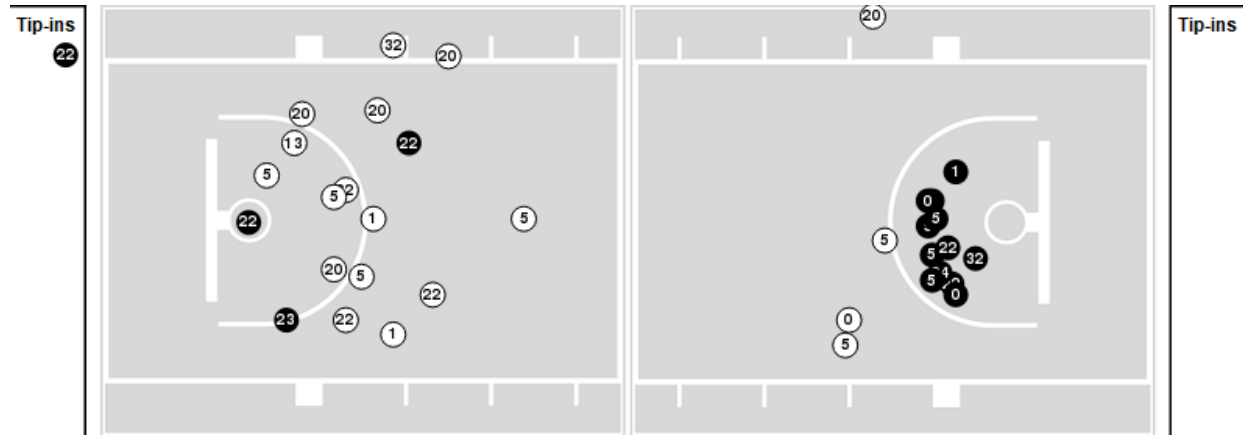

Blow Up Chart

● Made   ○ Missed   N - Player Number

TCU	M/A	%
Field Goals	23/53	43
2 Points	21/47	45
3 Points	2/6	33
Free Throws	14/23	61

TCU	M/A	%
Points in the Paint	30 (15 / 31)	48
Fast Break Points	8 (6/10)	60
Second Chance Points	10 (6/12)	50
Effective FG%	45