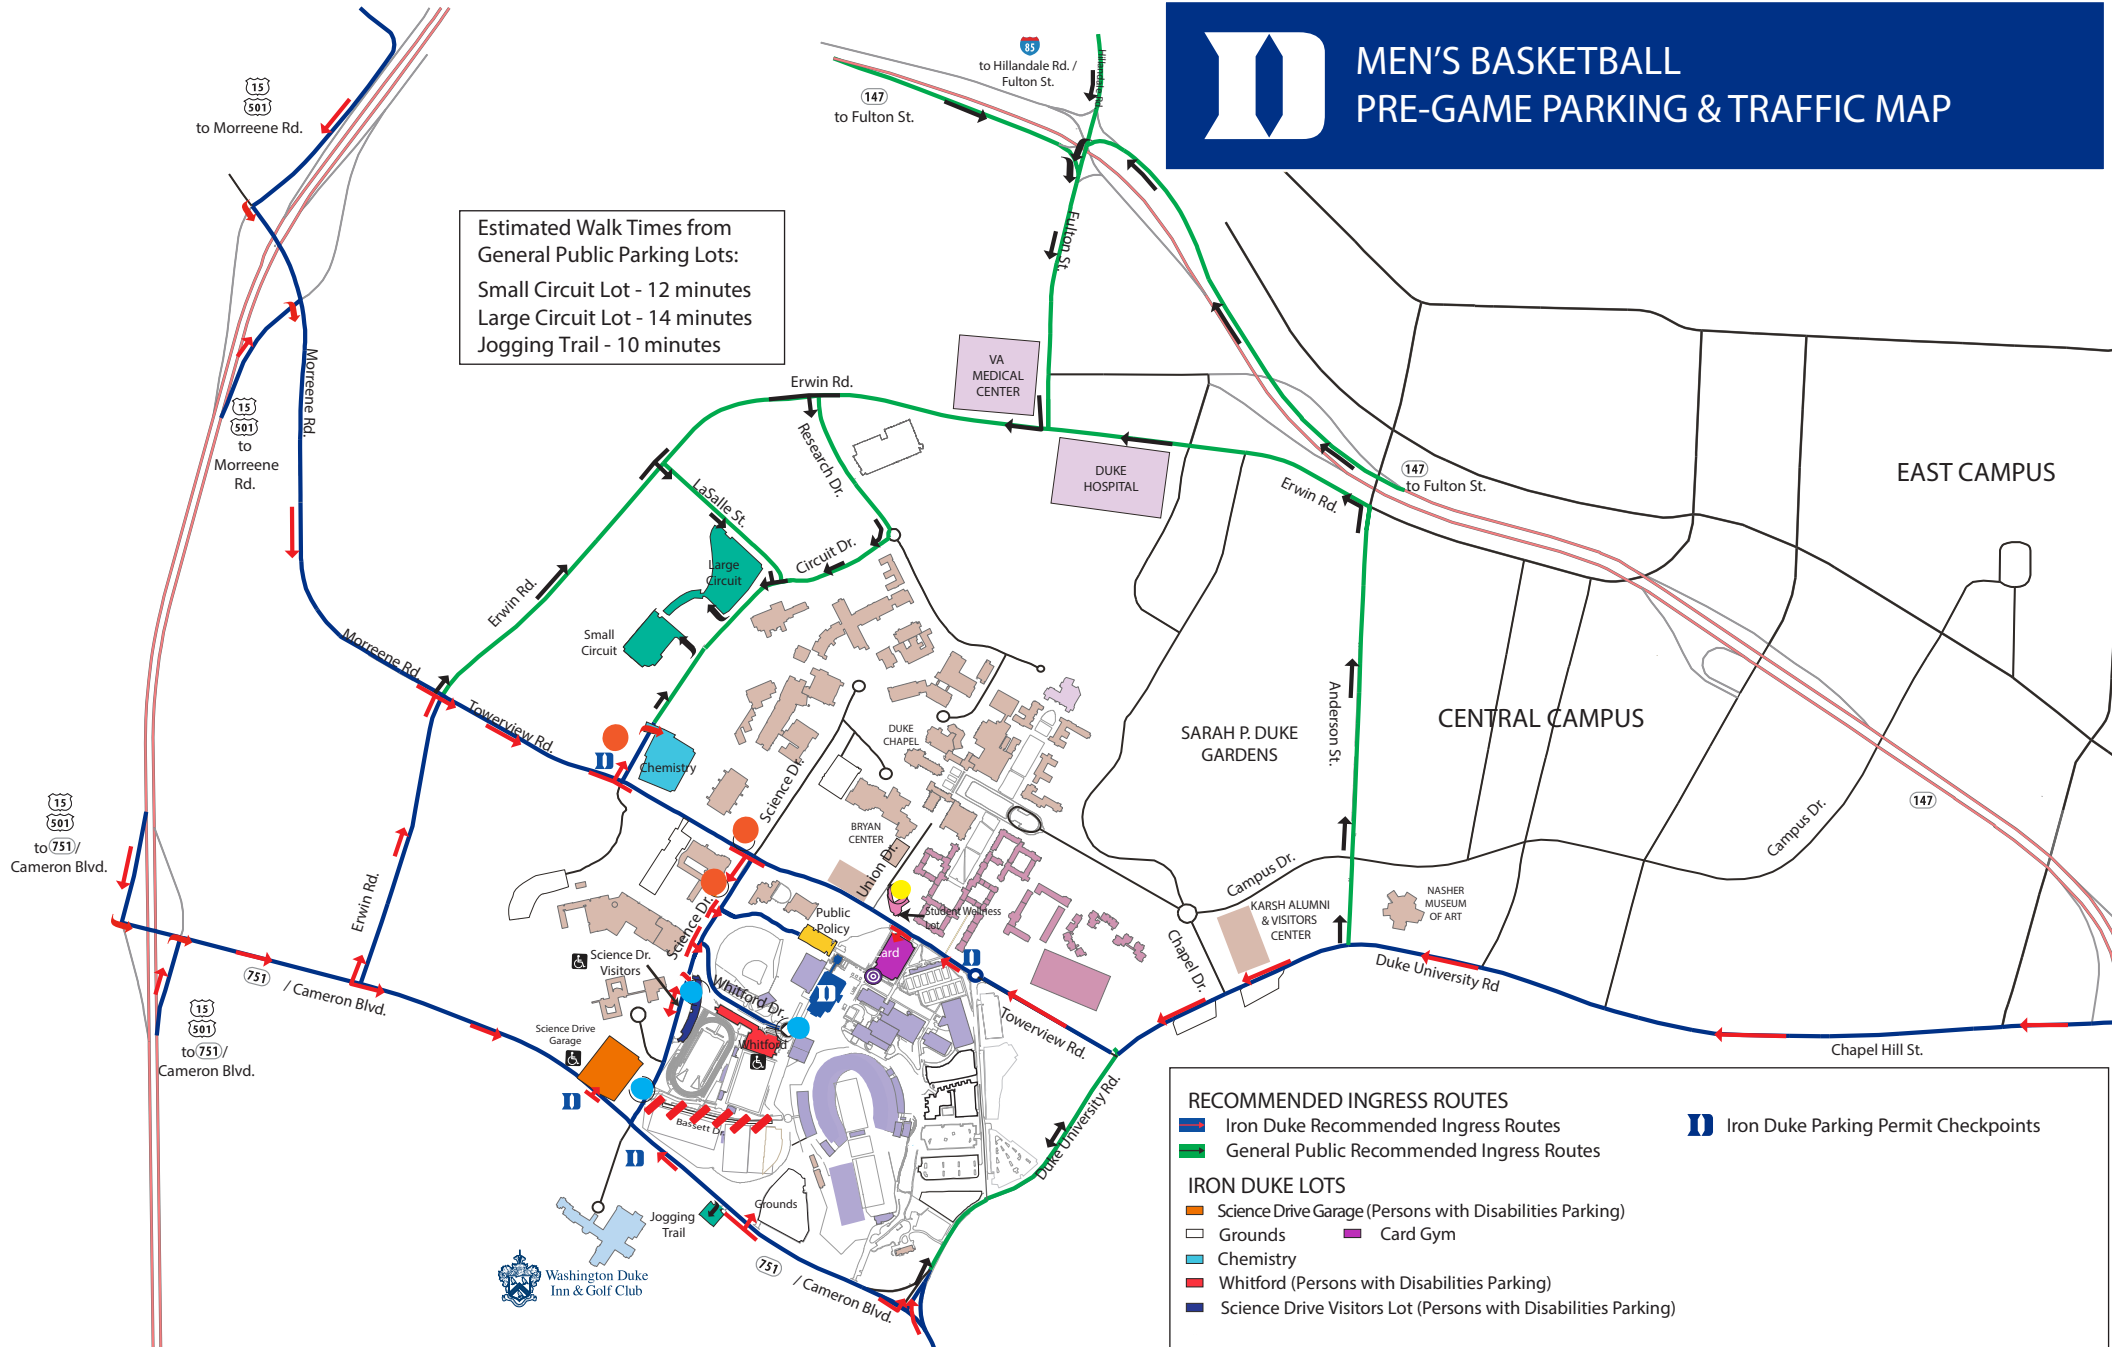

# MEN'S BASKETBALL PRE-GAME PARKING & TRAFFIC MAP

Estimated Walk Times from  
General Public Parking Lots:  
Small Circuit Lot - 12 minutes  
Large Circuit Lot - 14 minutes  
Jogging Trail - 10 minutes

**Notes:**

- Ingress traffic plan enacted 2 hours prior to tip-off
- General public parking for persons with disabilities is located in Science Drive Garage.
- Accessible drop-off and pick-up location for persons with disabilities is located at Science Drive Visitors Lot. Parking with appropriate pass only.
- No Game Day vehicle access down Bassett Drive. All Grounds Lot access must enter off of HWY 751

### GENERAL PUBLIC LOTS

- General Public Park & Walk Lots (Circuit Lots)
- General Public Parking for Persons with Disabilities - Science Drive Garage

### IMPORTANT LOCATIONS

- Rideshare/Taxi Drop-off/Pick-Up Point (Student Wellness Lot)
- ADA Lift-Equipped Van Drop-off/Pick-Up Points (dispatched to other lots as needed)
- General Public Courtesy Shuttle Drop-off and Pick-up Location (Weeknight Games Only)