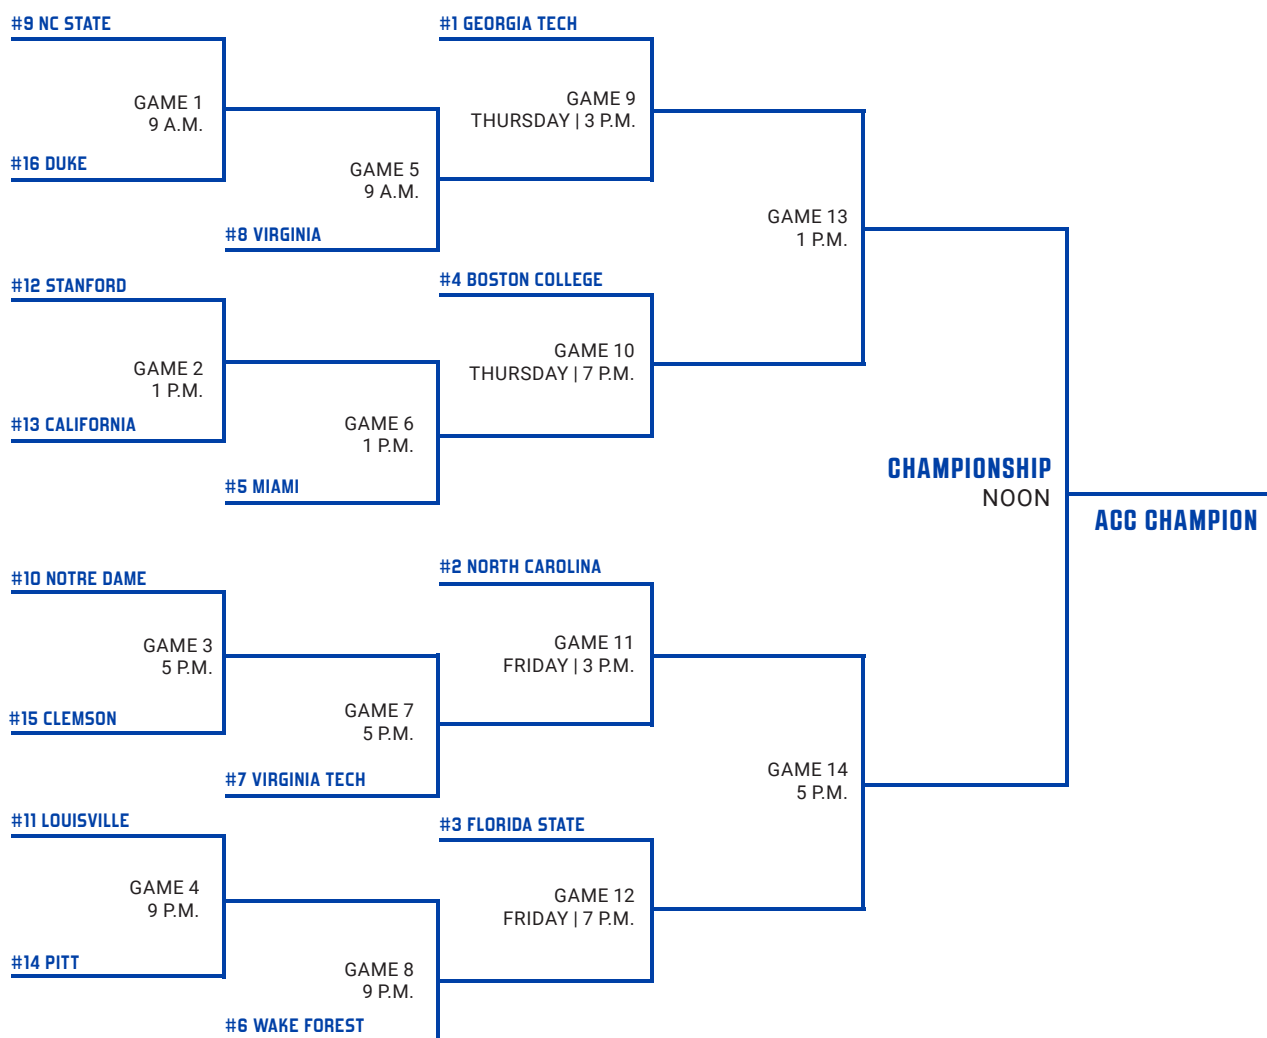

2026 ACC BASEBALL CHAMPIONSHIP

FIRST ROUND
TUESDAY, MAY 19

SECOND ROUND
WEDNESDAY, MAY 20

QUARTERFINALS
THURSDAY, MAY 21
FRIDAY, MAY 22

SEMIFINALS
SATURDAY, MAY 23

CHAMPIONSHIP
SUNDAY, MAY 24

All times listed in Eastern Time
All ACC Baseball Championship games also will be available via the ESPN app.
The designated home team will be the higher/better seed for all games.