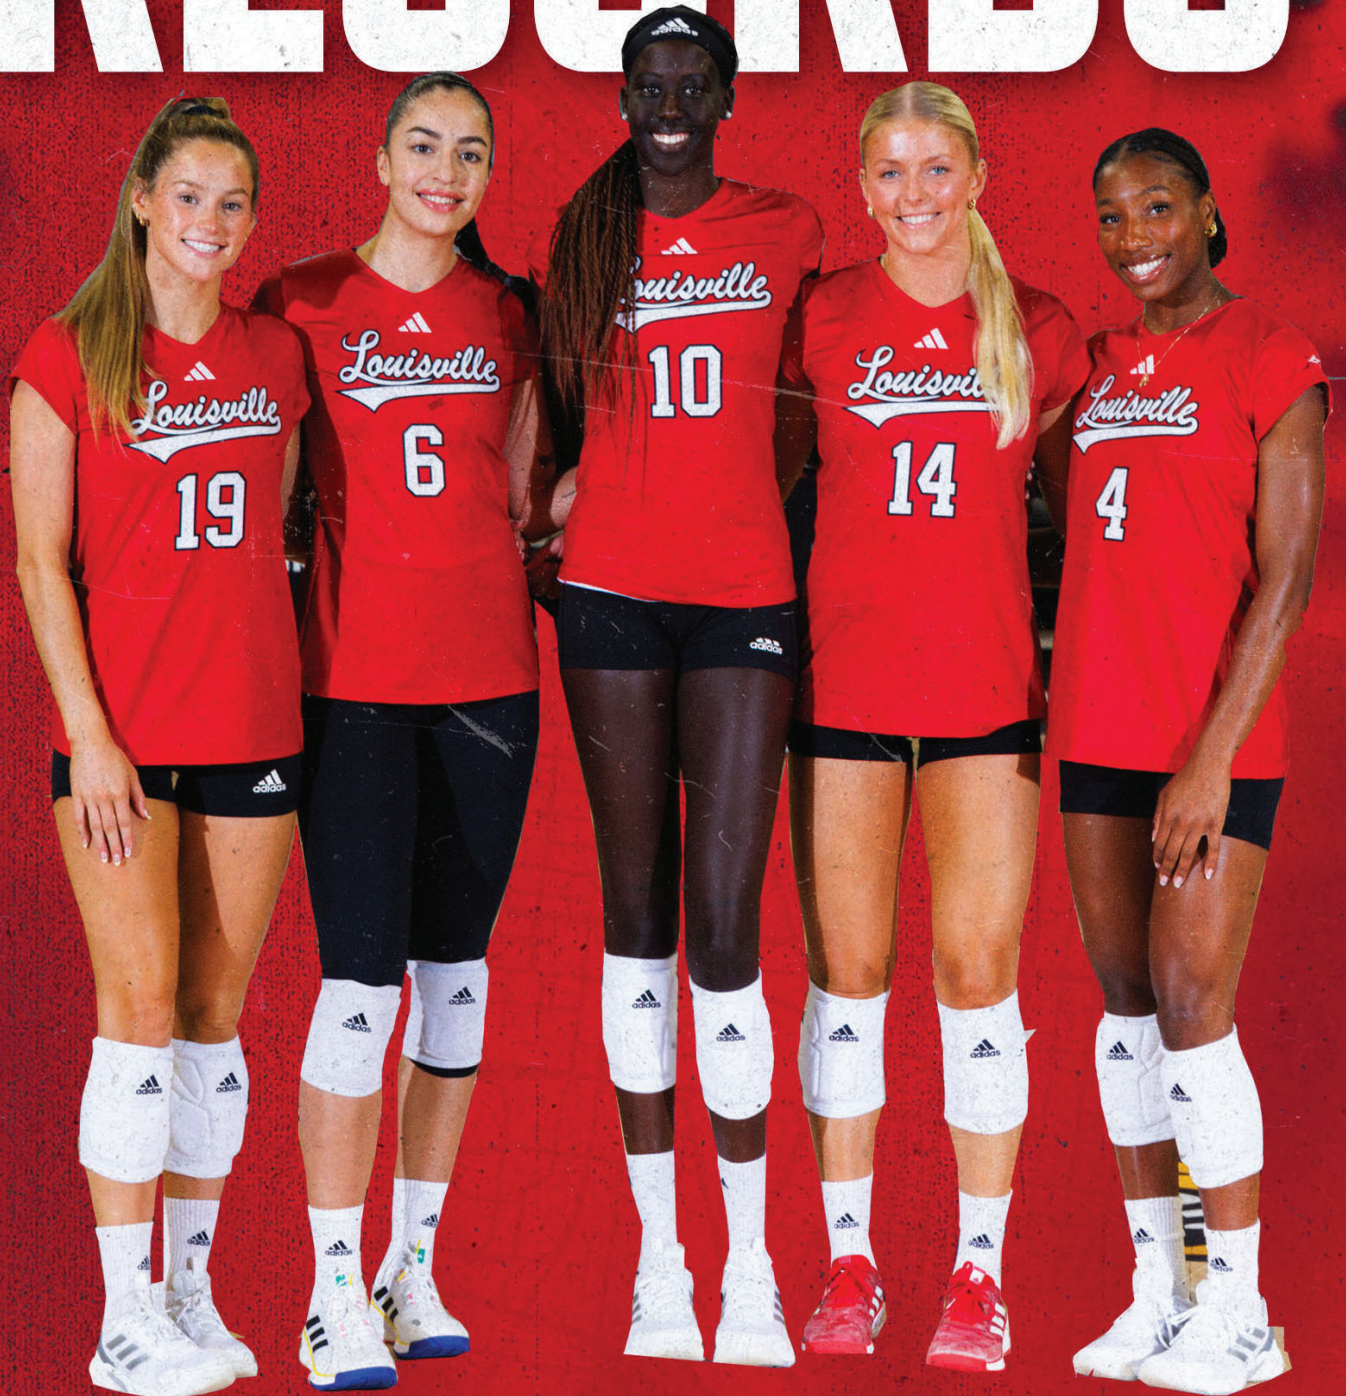

LOUISVILLE VOLLEYBALL 2024

RECORDS

FOR THE
VILLE

School Records

Single Season All-Time

Total Attacks

1.	Lola Arslanbekova	2012	1,526
2.	Lena Ustymenko	2005	1,428
3.	Kelly McClain	1999	1,410
4.	Lola Arslanbekova	2011	1,369
5.	Sonja Percan	2001	1,358
6.	Tina Naehr	1993	1,307
7.	Sonya Gubaidulina	1998	1,295
8.	Lola Arslanbekova	2009	1,268
9.	Bing Sun	2003	1,264
10.	Liz Egger	1982	1,238